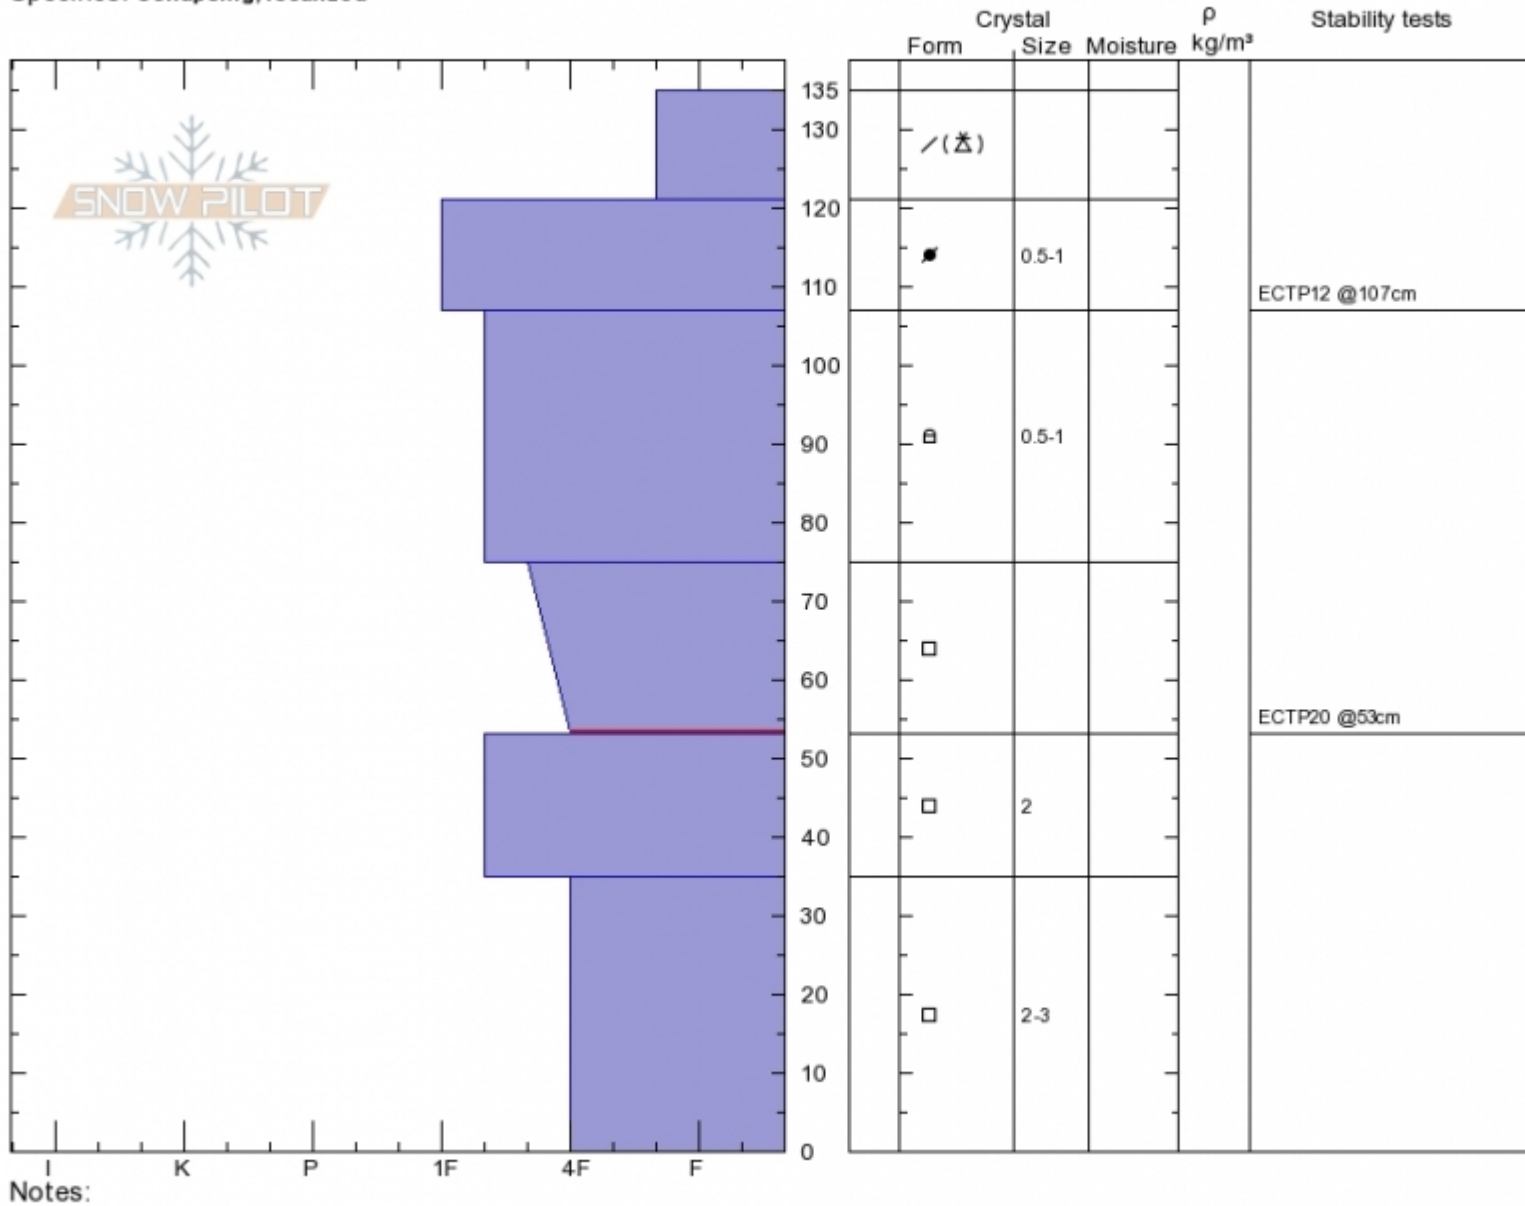

Lionhead Ridge
Lionhead Range
MT
 Elevation: **8650 ft**
 Aspect: **30°**
 Specifics: **Collapsing, localized**

Ian Hoyer
Sun Jan 6 11:30 2019
 Co-ord: **44.70829N, -111.30733W**
 Slope Angle: **25°**
 Wind Loading: **previous**

Stability: **Fair**
 Air Temperature:
 Sky Cover: **OVC**
 Precipitation: **S1**
 Wind: **Light Breeze**

HS135
Stability Test Notes

Layer No
53-75: Pr

Advisory Region
 Lionhead Range
 Lionhead Range, 2019-01-06