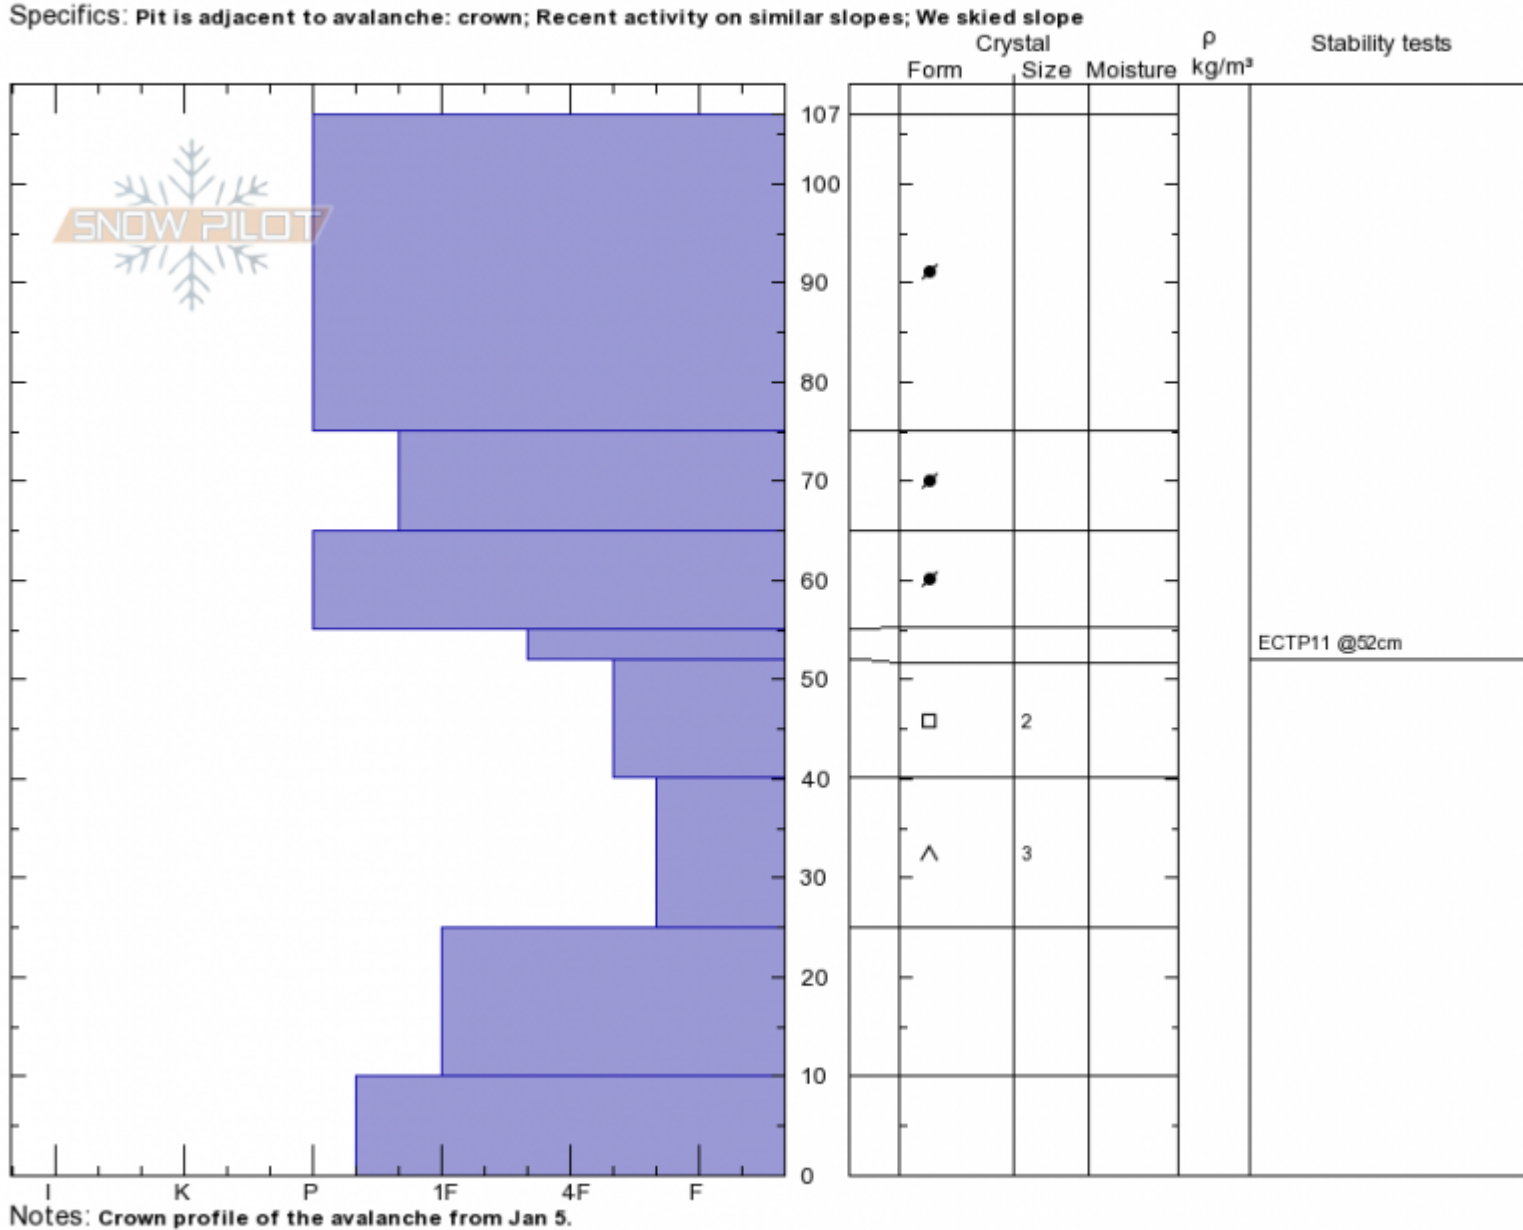

**Ross Peak/Throne**  
**Bridger Range**  
**MT**  
 Elevation: **8129 ft**  
 Aspect: **90°**  
 Specifics: **Pit is adjacent to avalanche: crown; Recent activity on similar slopes; We skied slope**

**Andrew Schauer**  
**Mon Jan 7 11:53 2019**  
 Co-ord: **45.86707N, -110.95491W**  
 Slope Angle: **36°**  
 Wind Loading: **previous**

Stability:  
 Air Temperature:  
 Sky Cover: **BKN**  
 Precipitation: **S-1**  
 Wind: **N Moderate**

**HS107 PS0**  
**Stability Test Notes**

Layer No  
**40-52: Pro**

Longitude  
 -110.96W  
 Latitude  
 45.87N

**Avalanche Details:** [Avalanche near Ross Peak/Throne](#)  
 No Region, 2019-01-07