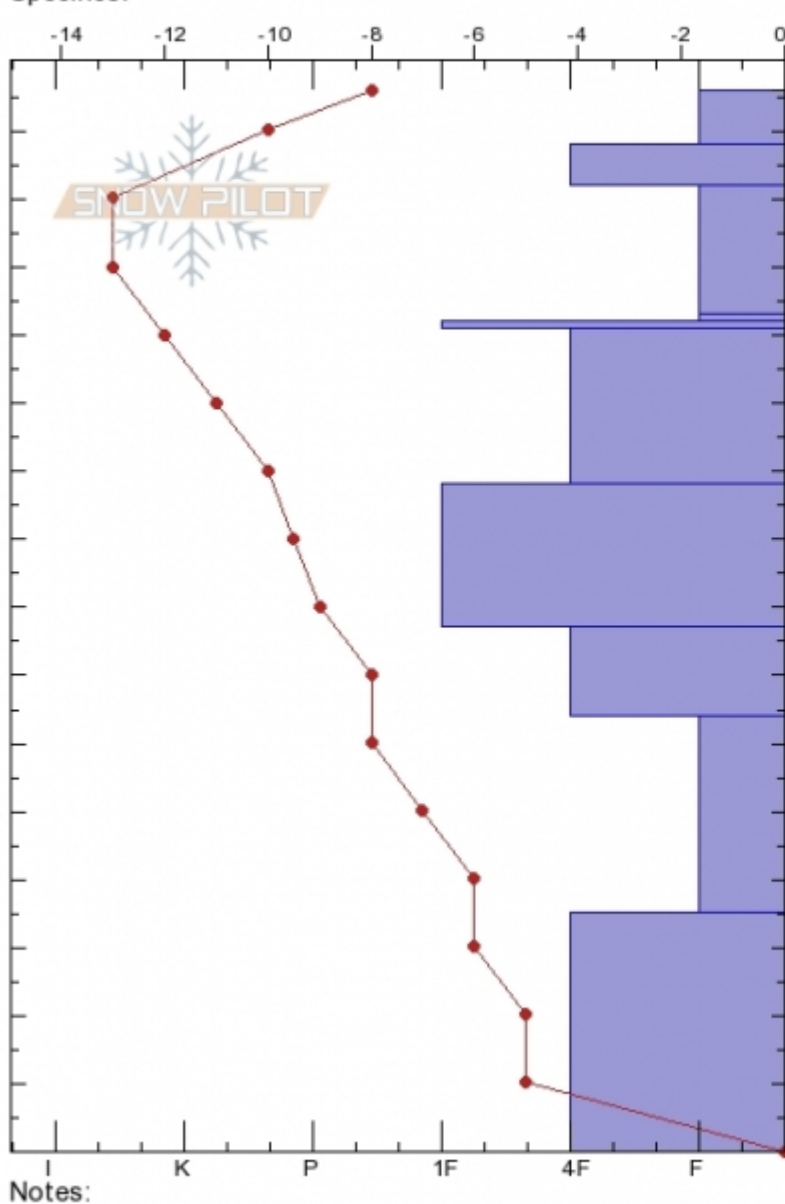

Green Lake
 Cooke City
 MT
 Elevation: 9800 ft
 Aspect: 235°
 Specifics:

Logan DeMarcus
 Tue Jan 8 14:45 2019
 Co-ord: 45.10110N, -109.89920W
 Slope Angle: 27°
 Wind Loading: previous

Stability: Poor
 Air Temperature: -5°C
 Sky Cover: CLR
 Precipitation: NO
 Wind: SW Light Breeze

HS156 PS15
 Stability Test Notes

Layer No
 122-123: P

Form	Crystal Size	Moisture	ρ kg/m³	Stability tests
/	2	D		STE @148cm
/	2	D		ECTN12 @148cm
/	1.5	D		ECTN30 @135cm
				CT13 @135cm
∨	2	D		ECTN22 @122cm
⊙	1	D		CT23, SC @122cm
				STE @122cm
□	1.5	D		ECTP24 @110cm
				STE @98cm
•	1	D		
•	1	D		
⊖	2	D		
∧	3	D		
				STM @0cm
				CT23 @0cm