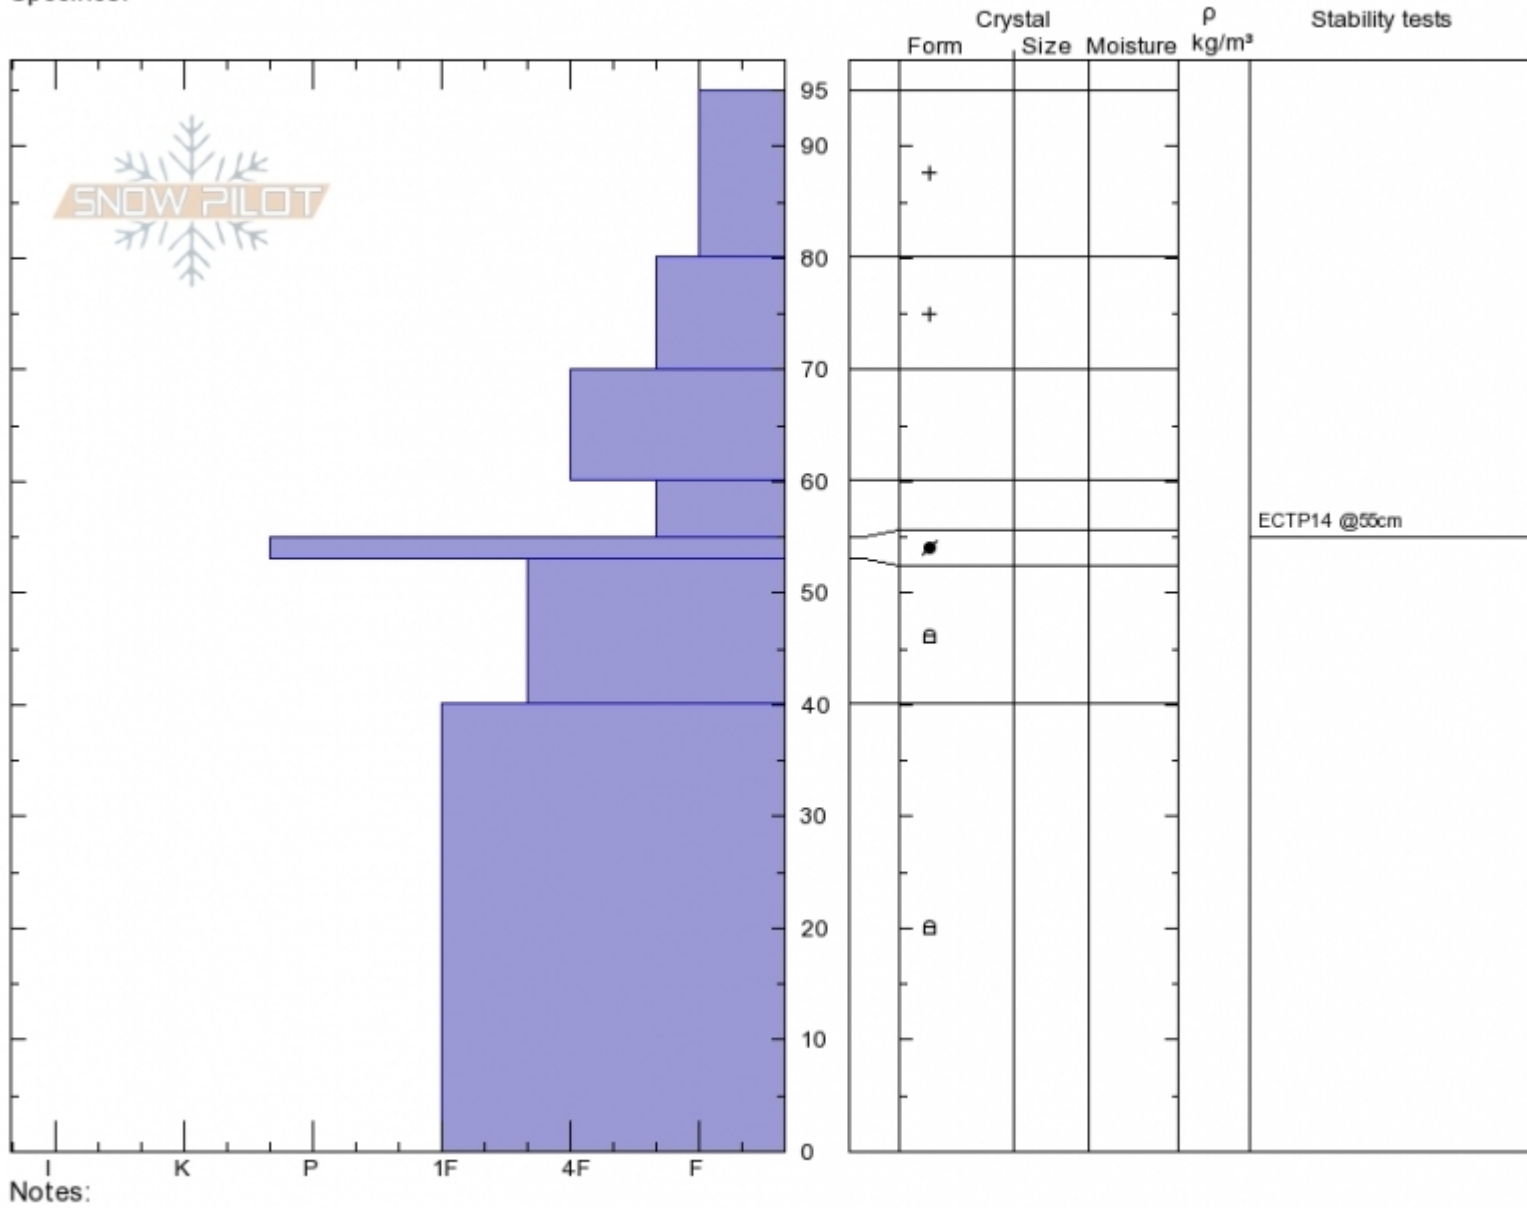

Throne (Upper)
Bridger Range
MT
 Elevation: **8300 ft**
 Aspect: **355°**
 Specifics:

Ian Hoyer
Sun Jan 20 12:00 2019
 Co-ord: **45.88278N, -110.95250W**
 Slope Angle: **20°**
 Wind Loading:

Stability: **Fair**
 Air Temperature:
 Sky Cover: **OVC**
 Precipitation: **NO**
 Wind: **Calm**

HS95
Stability Test Notes

Layer No
55-60: Pro

Advisory Region
 Bridger Range
 Longitude
 -110.94W
 Latitude
 45.81N
 Bridger Range, 2019-01-20