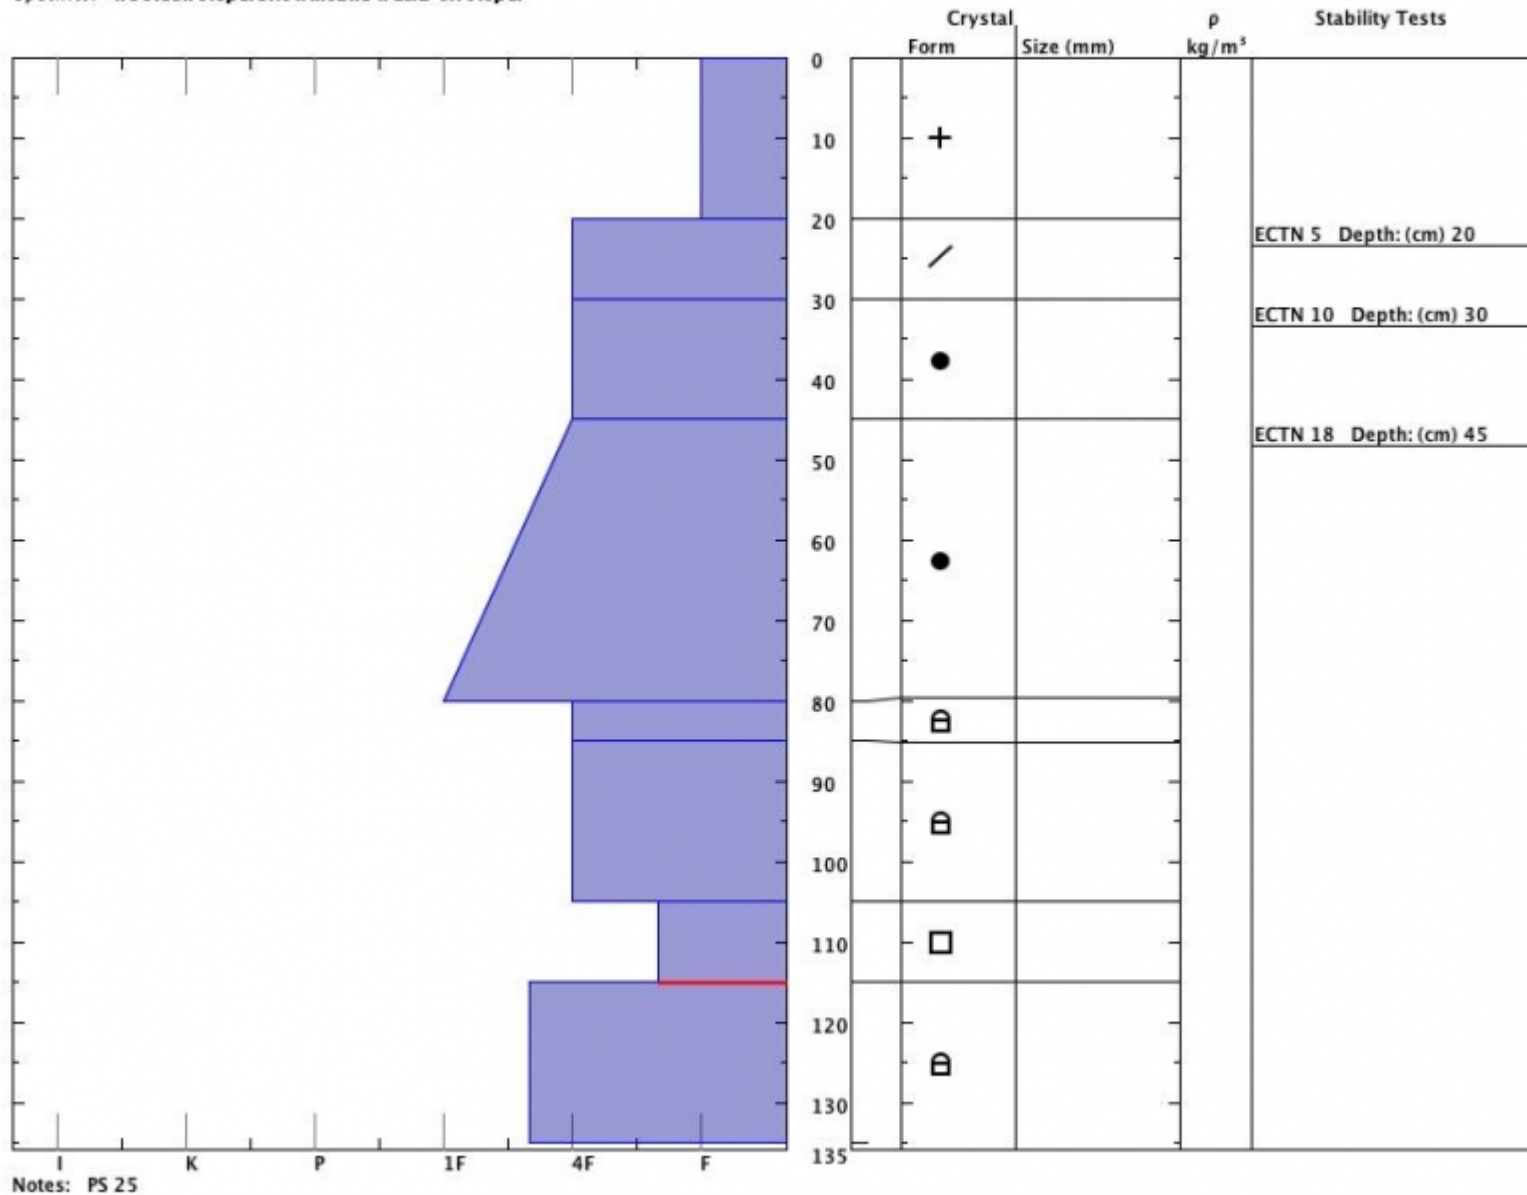

Snow Pit Profile
Henderson Cooke City
 , New Zealand
 Elevation (m)
 Aspect: **230**
 Specifics: **We skied slope. Snowmobile tracks on slope.**

Observer: **Gary Kuehn**
Thu Jan 24 12:35:00 MST 2019
 Co-ord: **45.04712 N -109.94233 W**
 Slope: **22**
 Wind loading: **no**

Stability on similar slopes: **Good**
 Air Temperature: **C**
 Sky Cover: **sky 8/8 covered**
 Precipitation: **Snow - 1 cm/hr**
 Wind: **W Light Breeze**

PF50 HS175
 Stability Test Notes: **105-115: F**
 Layer notes

Advisory Region
 Cooke City
 Longitude
 -109.94W
 Latitude
 45.05N
 Cooke City, 2019-01-25