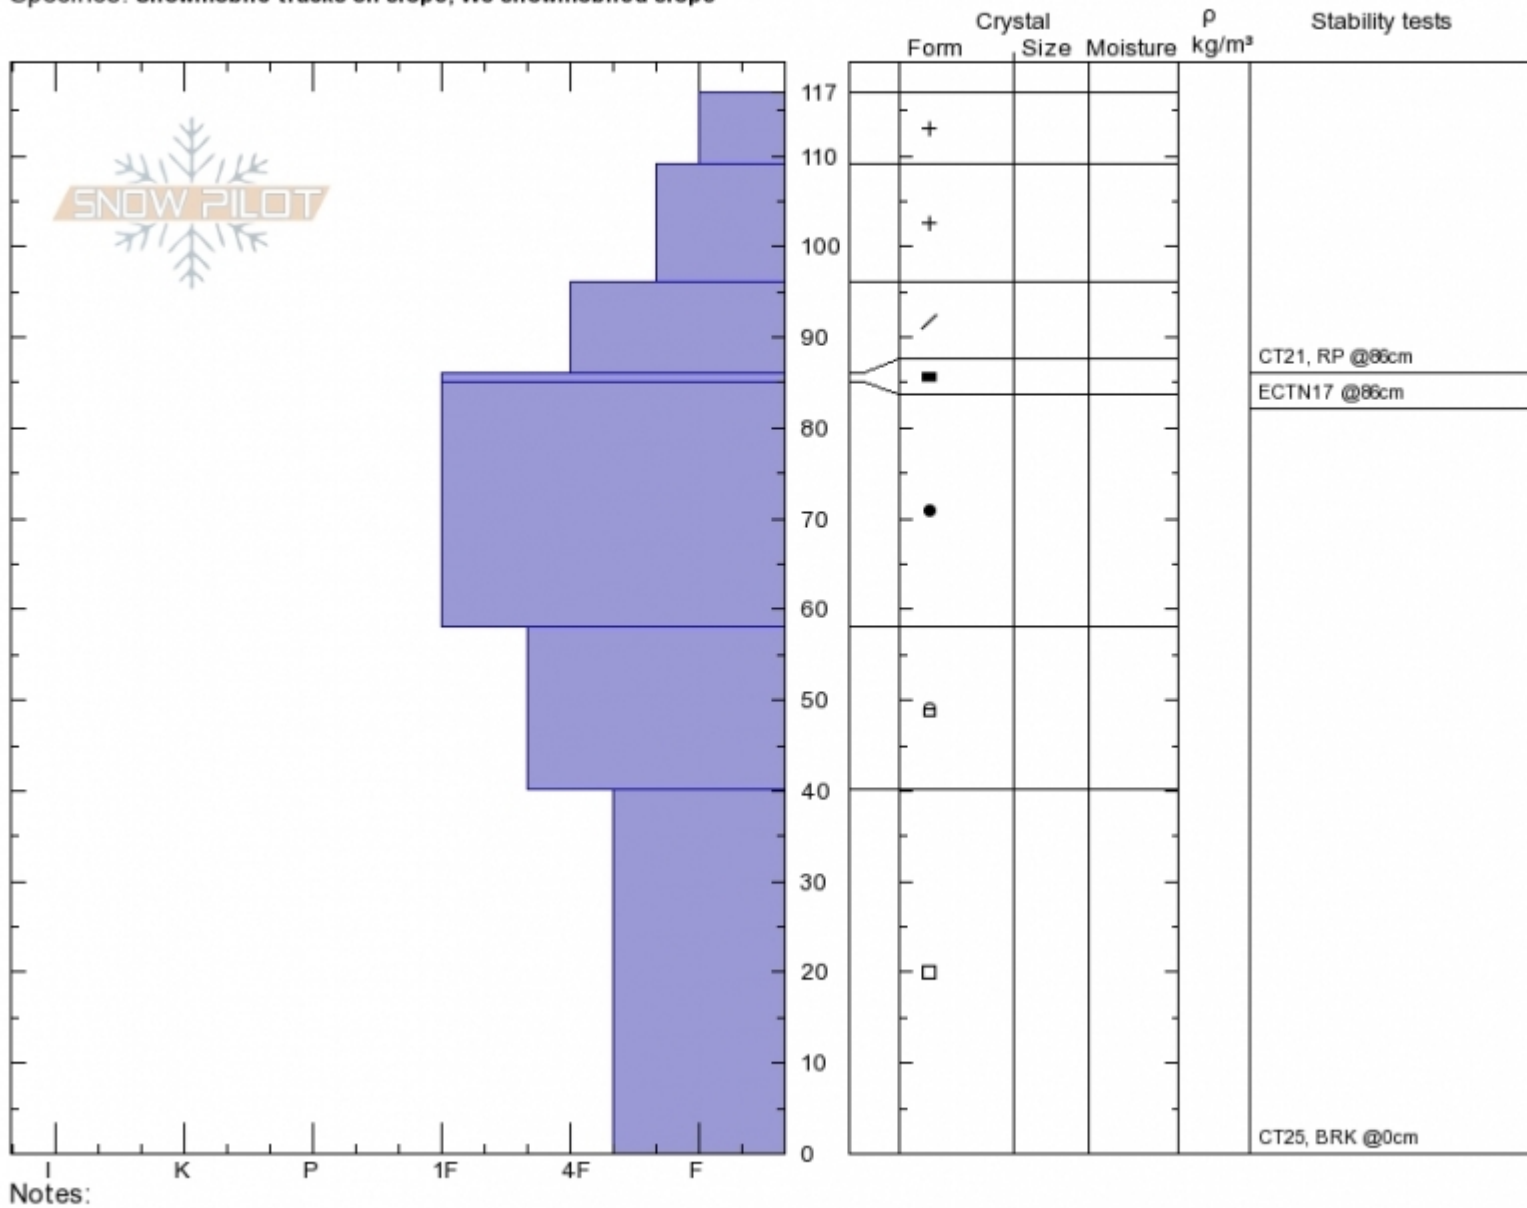

Teepee Basin  
 Madison Range-S  
 MT  
 Elevation: 8850 ft  
 Aspect: 110°  
 Specifics: Snowmobile tracks on slope; We snowmobiled slope

Ian Hoyer  
 Thu Jan 31 12:00 2019  
 Co-ord: 44.91262N, -111.17925W  
 Slope Angle: 30°  
 Wind Loading:

Stability: Fair  
 Air Temperature:  
 Sky Cover: SCT  
 Precipitation: NO  
 Wind: Calm

HS117 PF30  
 Stability Test Notes

Layer No

Advisory Region  
 Southern Madison  
 Southern Madison, 2019-02-01