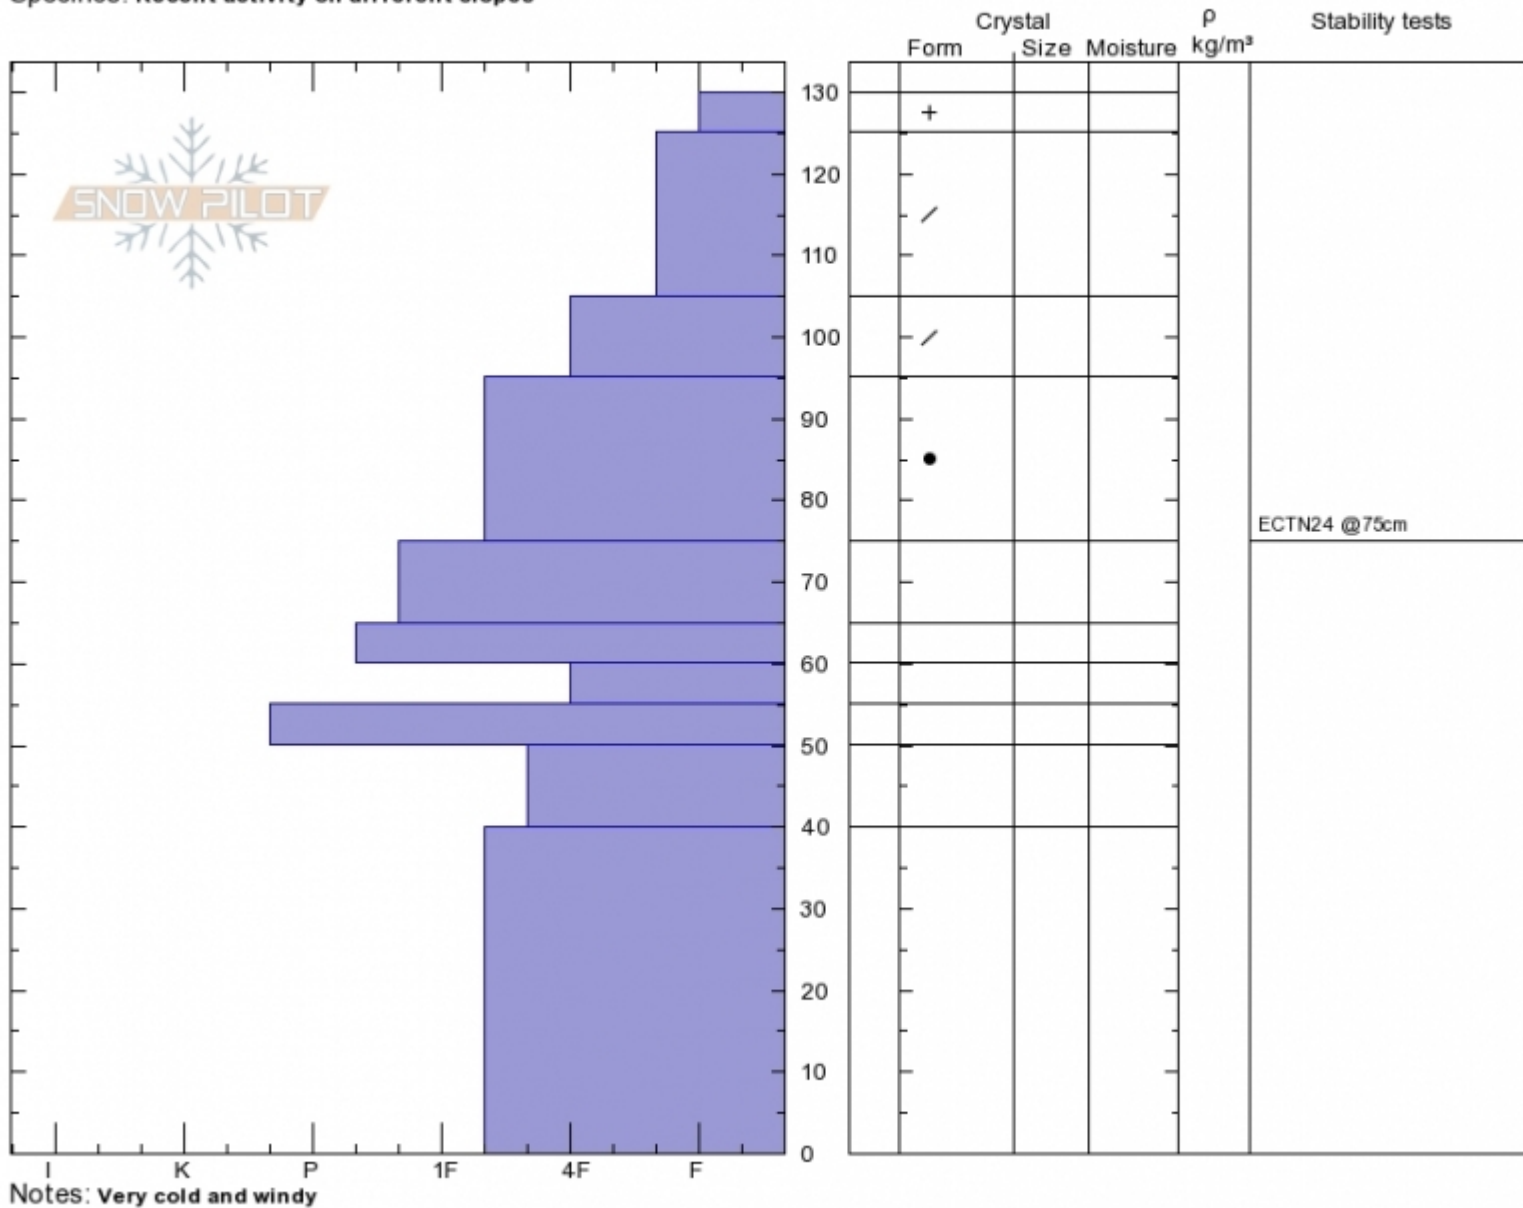

Throne, top north
 Bridger Range
 MT
 Elevation: 8320 ft
 Aspect: 350°
 Specifics: Recent activity on different slopes

Alex Marienthal
 Sun Feb 3 11:00 2019
 Co-ord: 45.88254N, -110.95274W
 Slope Angle: 25°
 Wind Loading: previous

Stability: **Good**
 Air Temperature: -8°C
 Sky Cover: **SCT**
 Precipitation: **S1**
 Wind: **S Moderate**

HS130
 Stability Test Notes

Layer No

Advisory Region
 Bridger Range
 Bridger Range, 2019-02-04