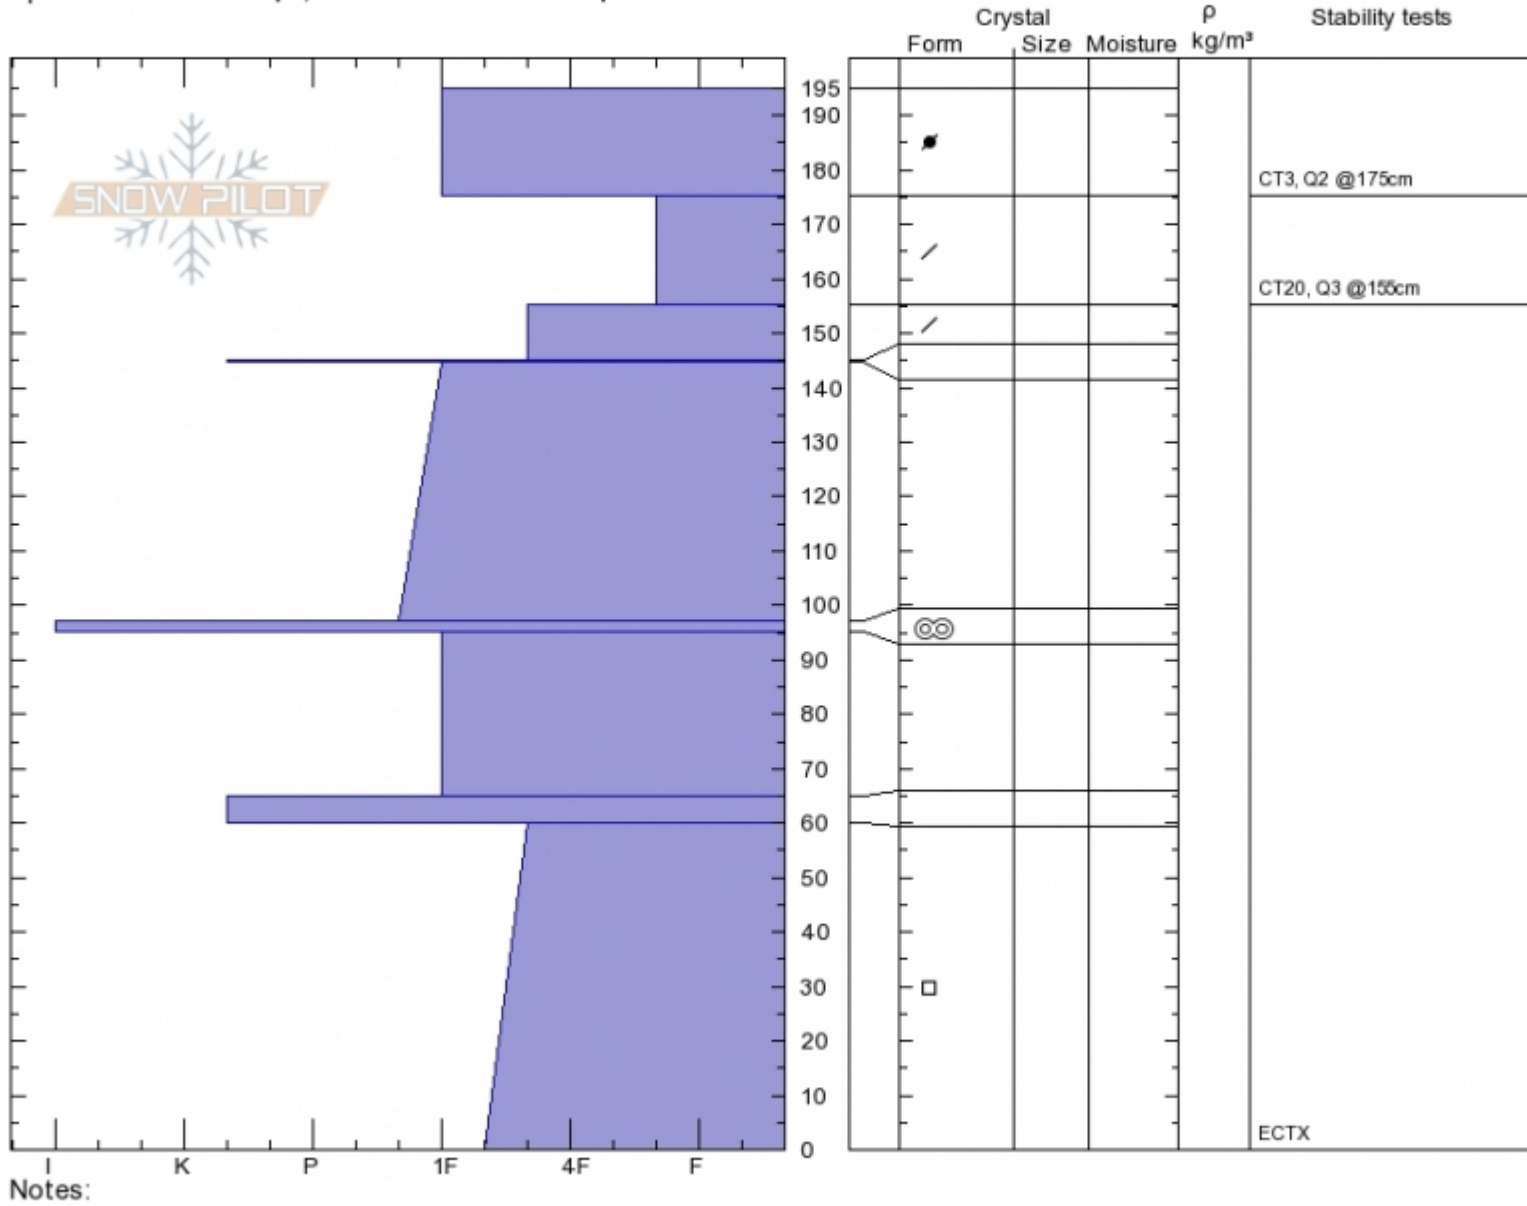

Rasta  
 Cooke City  
 MT  
 Elevation: 9850 ft  
 Aspect: 200°  
 Specifics: We skied slope; Snowmobile tracks on slope

Doug Chabot-Admin  
 Mon Feb 11 12:10 2019  
 Co-ord: 45.07015N, -109.94611W  
 Slope Angle: 34°  
 Wind Loading: no

Stability: **Good**  
 Air Temperature: -16°C  
 Sky Cover: **OVC**  
 Precipitation: **S2**  
 Wind: **N Moderate**

HS195  
 Stability Test Notes

Layer No  
 60-65: De

Advisory Region  
 Cooke City  
 Cooke City, 2019-02-13