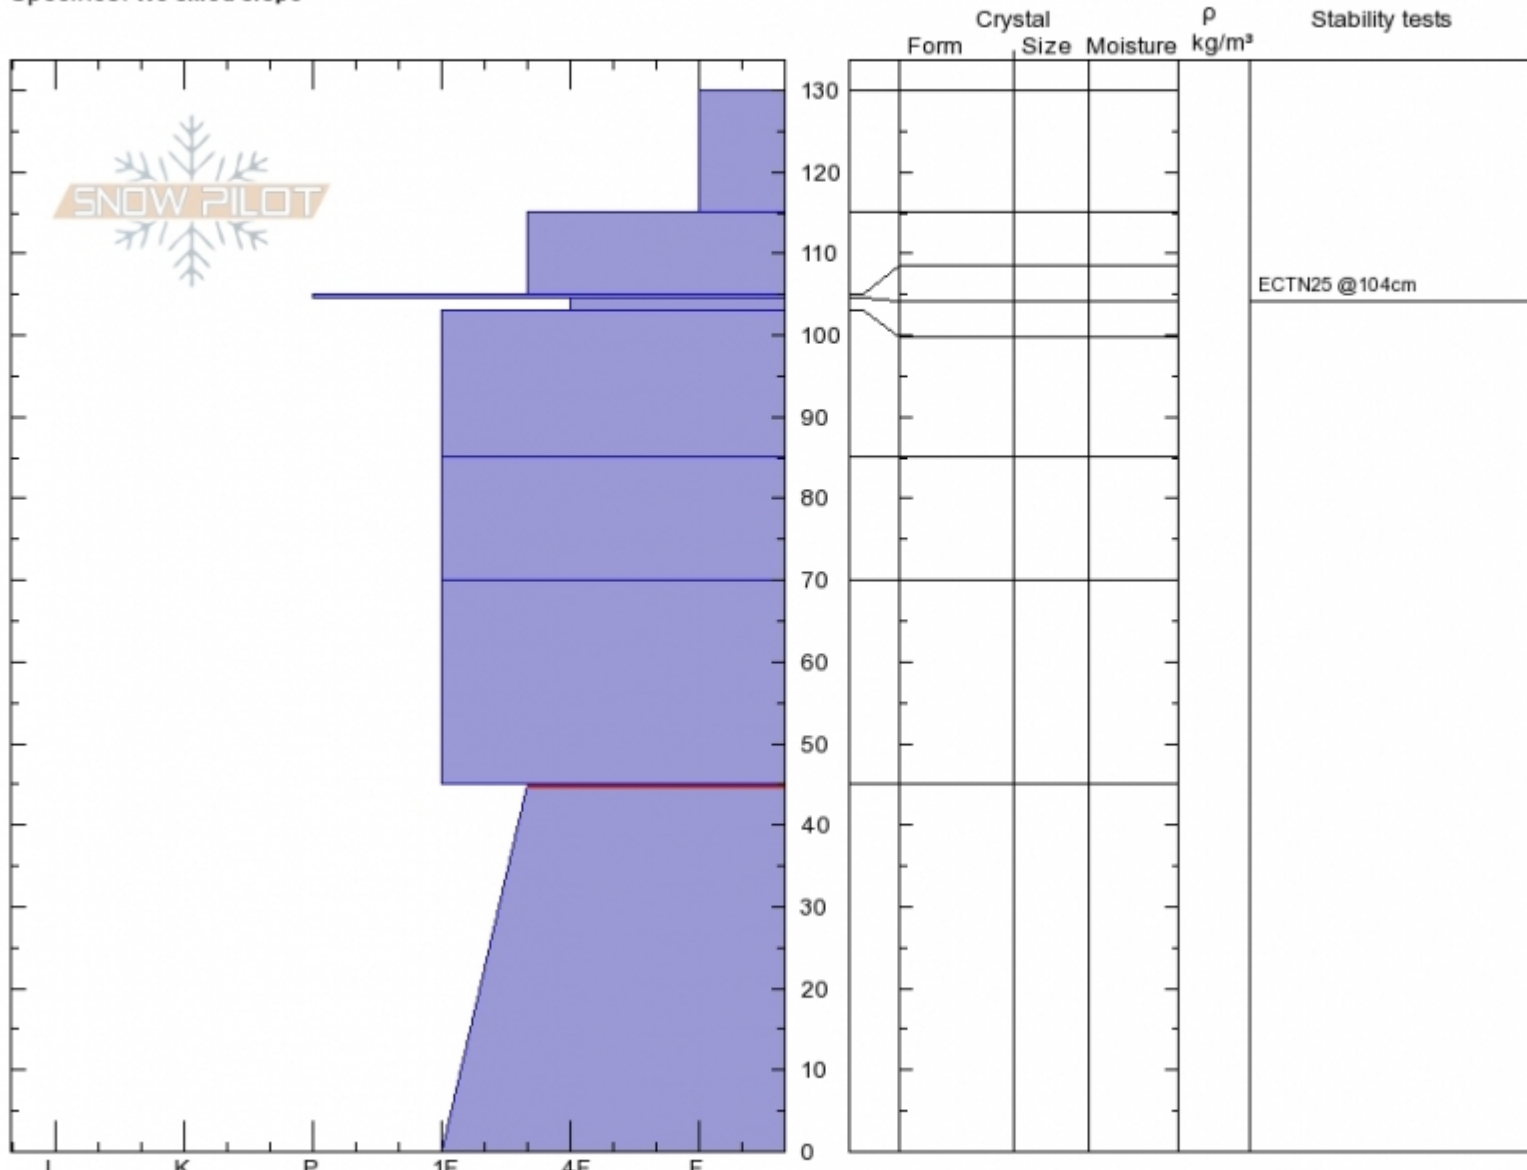

Ellis - Burn  
 Gallatin Range-N  
 MT  
 Elevation: 2500 m  
 Aspect: 80°  
 Specifics: **We skied slope**

Karl Birkeland  
 Wed Feb 13 11:15 2019  
 Co-ord: 45.57221N, -110.94726W  
 Slope Angle: 28°  
 Wind Loading: no

Stability: **Good**  
 Air Temperature:  
 Sky Cover: **BKN**  
 Precipitation: **NO**  
 Wind: **SW Calm**

HS130  
 Stability Test Notes

Layer No  
 0-45: Pro

Notes: Quick pit with D. Chabot and D. Kaveney. Similar structure to the pit we dug just down the ridge and prior to this one. Snowpack was  
 skied the slope.