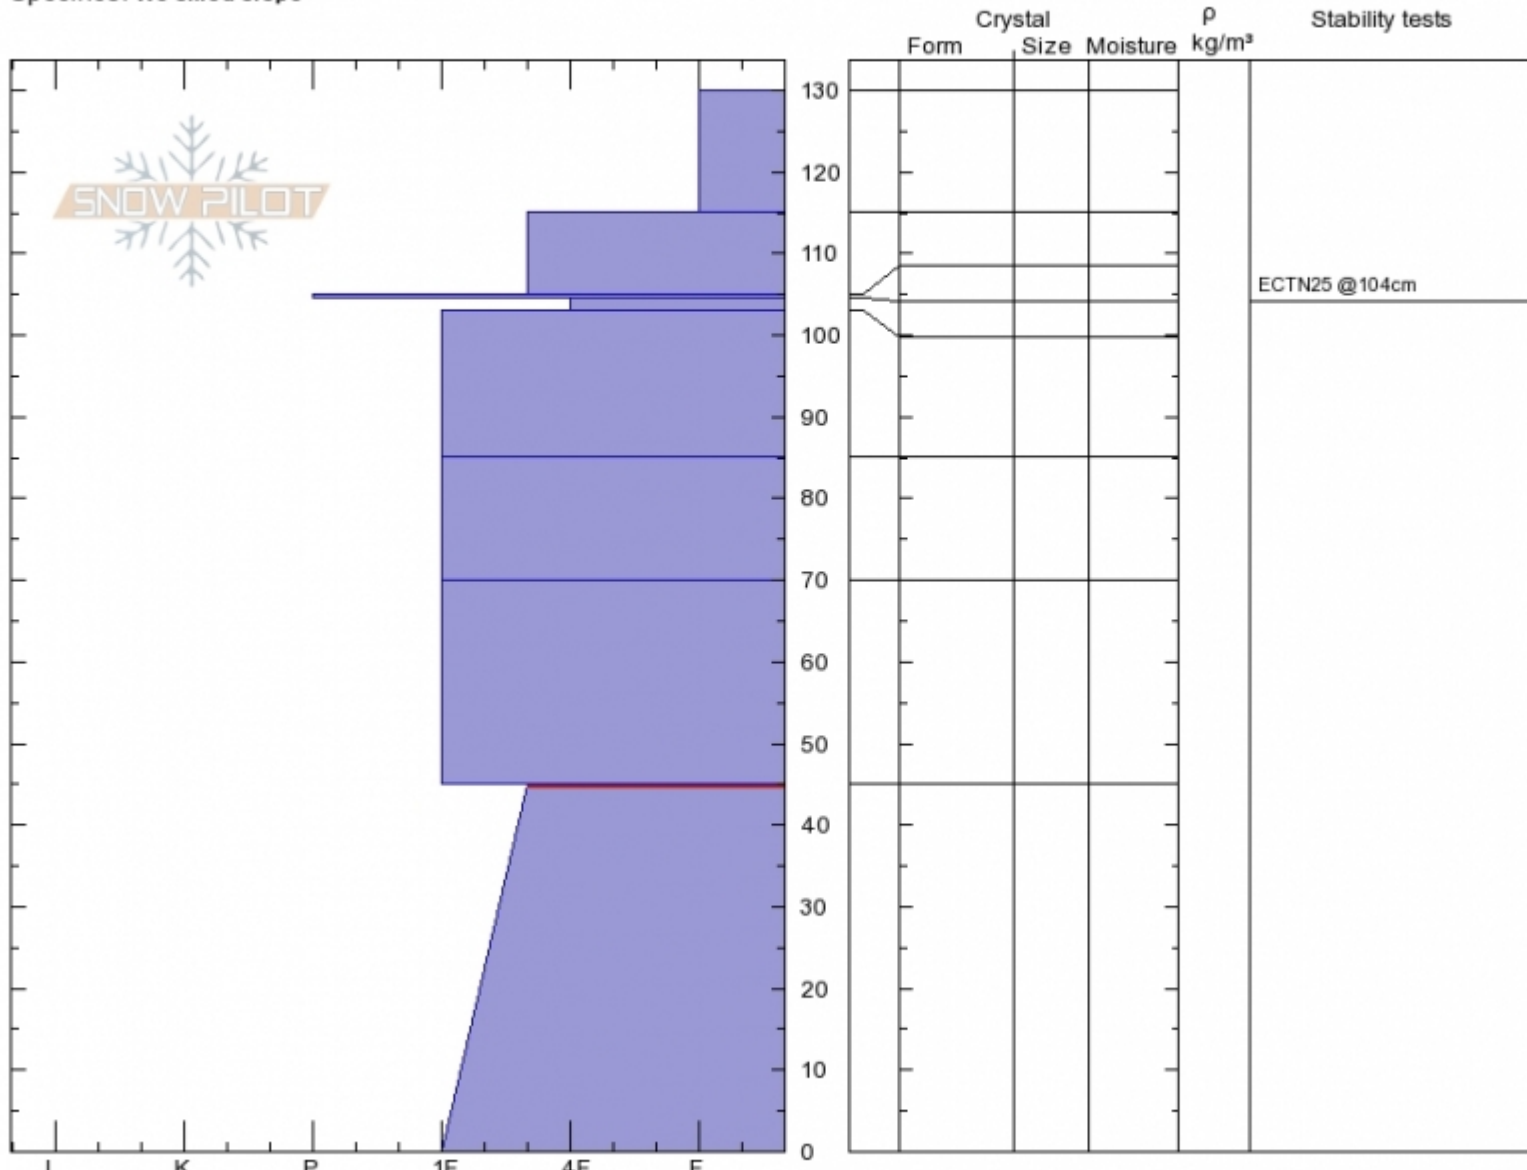

Ellis - Burn  
 Gallatin Range-N  
 MT  
 Elevation: 2500 m  
 Aspect: 80°  
 Specifics: We skied slope

Karl Birkeland  
 Wed Feb 13 11:15 2019  
 Co-ord: 45.57221N, -110.94726W  
 Slope Angle: 28°  
 Wind Loading: no

Stability: **Good**  
 Air Temperature:  
 Sky Cover: **BKN**  
 Precipitation: **NO**  
 Wind: **SW Calm**

HS130  
 Stability Test Notes

Layer No  
 0-45: Pro

Notes: Quick pit with D. Chabot and D. Kaveney. Similar structure to the pit we dug just down the ridge and prior to this one. Snowpack skied the slope.