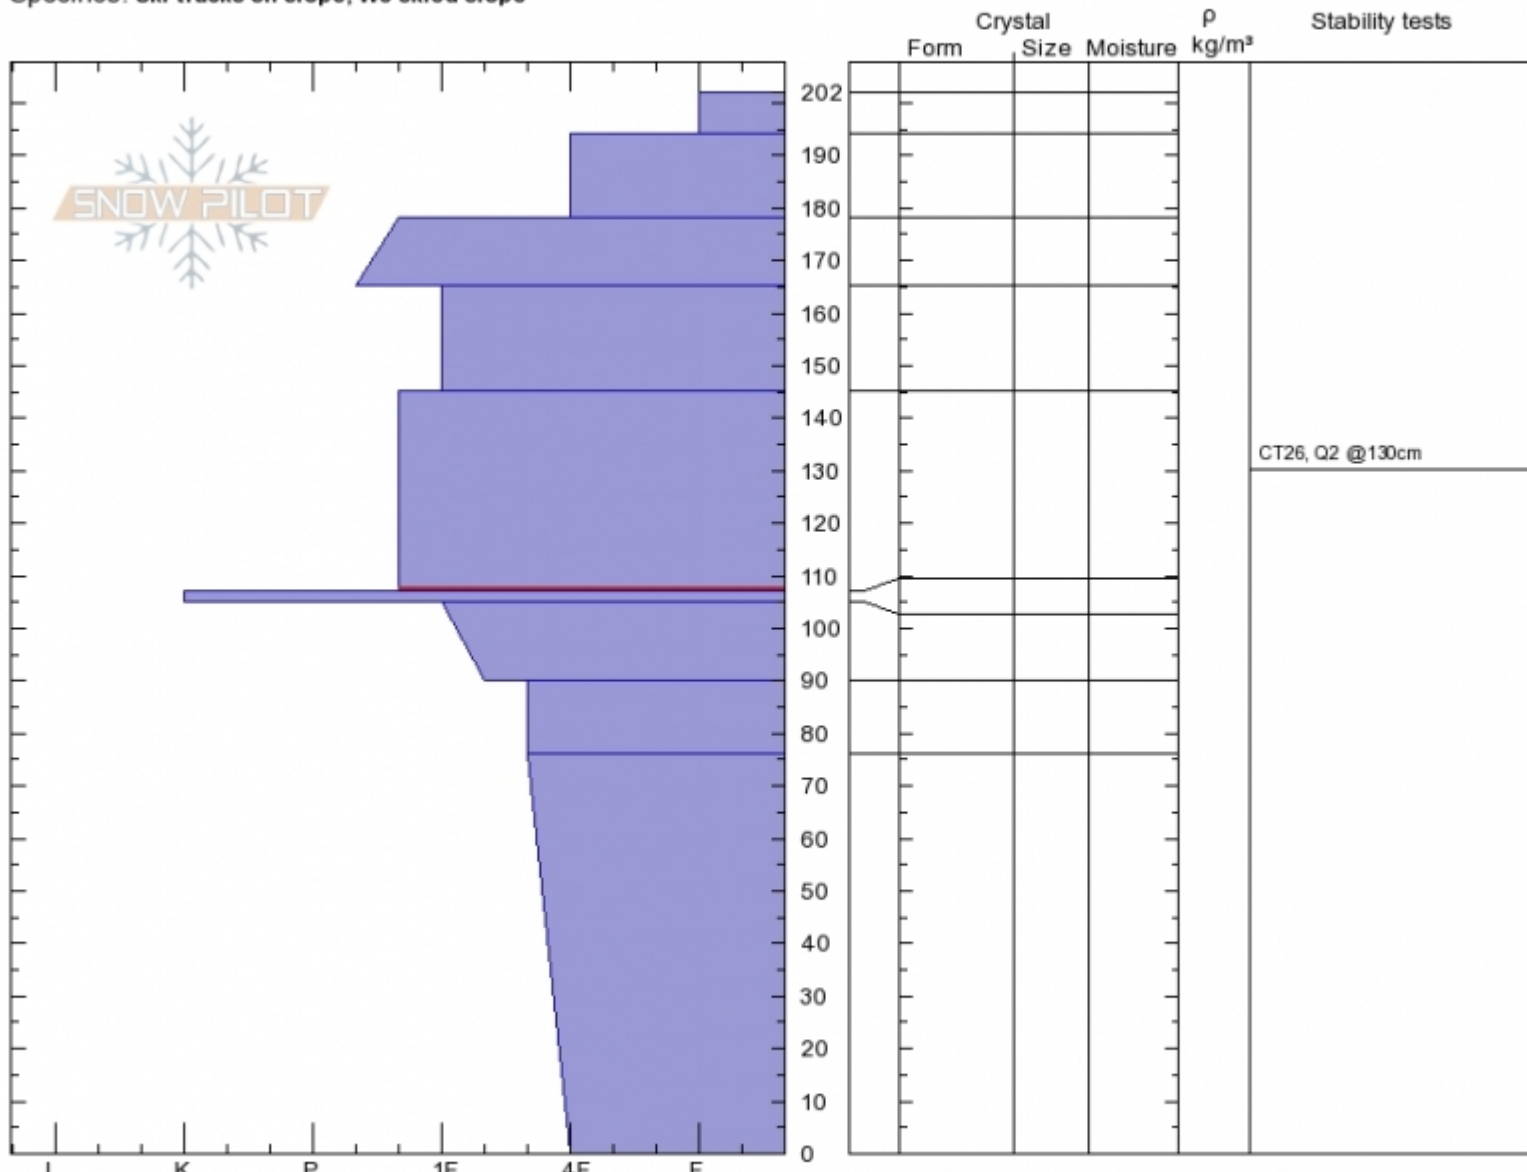

Maid of the Mist
Gallatin Range-N
MT
 Elevation:
 Aspect: **SE**
 Specifics: **Ski tracks on slope; We skied slope**

Erich Schreier
Sun Feb 24 13:00 2019
 Co-ord: **45.41675N, -110.97953W**
 Slope Angle: **26°**
 Wind Loading: **yes**

Stability:
 Air Temperature:
 Sky Cover: **OVC**
 Precipitation: **S2**
 Wind: **N Moderate**

HS202
 Stability Test Notes

Layer No
 107-145:

Notes:

Advisory Region
 Northern Gallatin
 Northern Gallatin, 2019-02-28