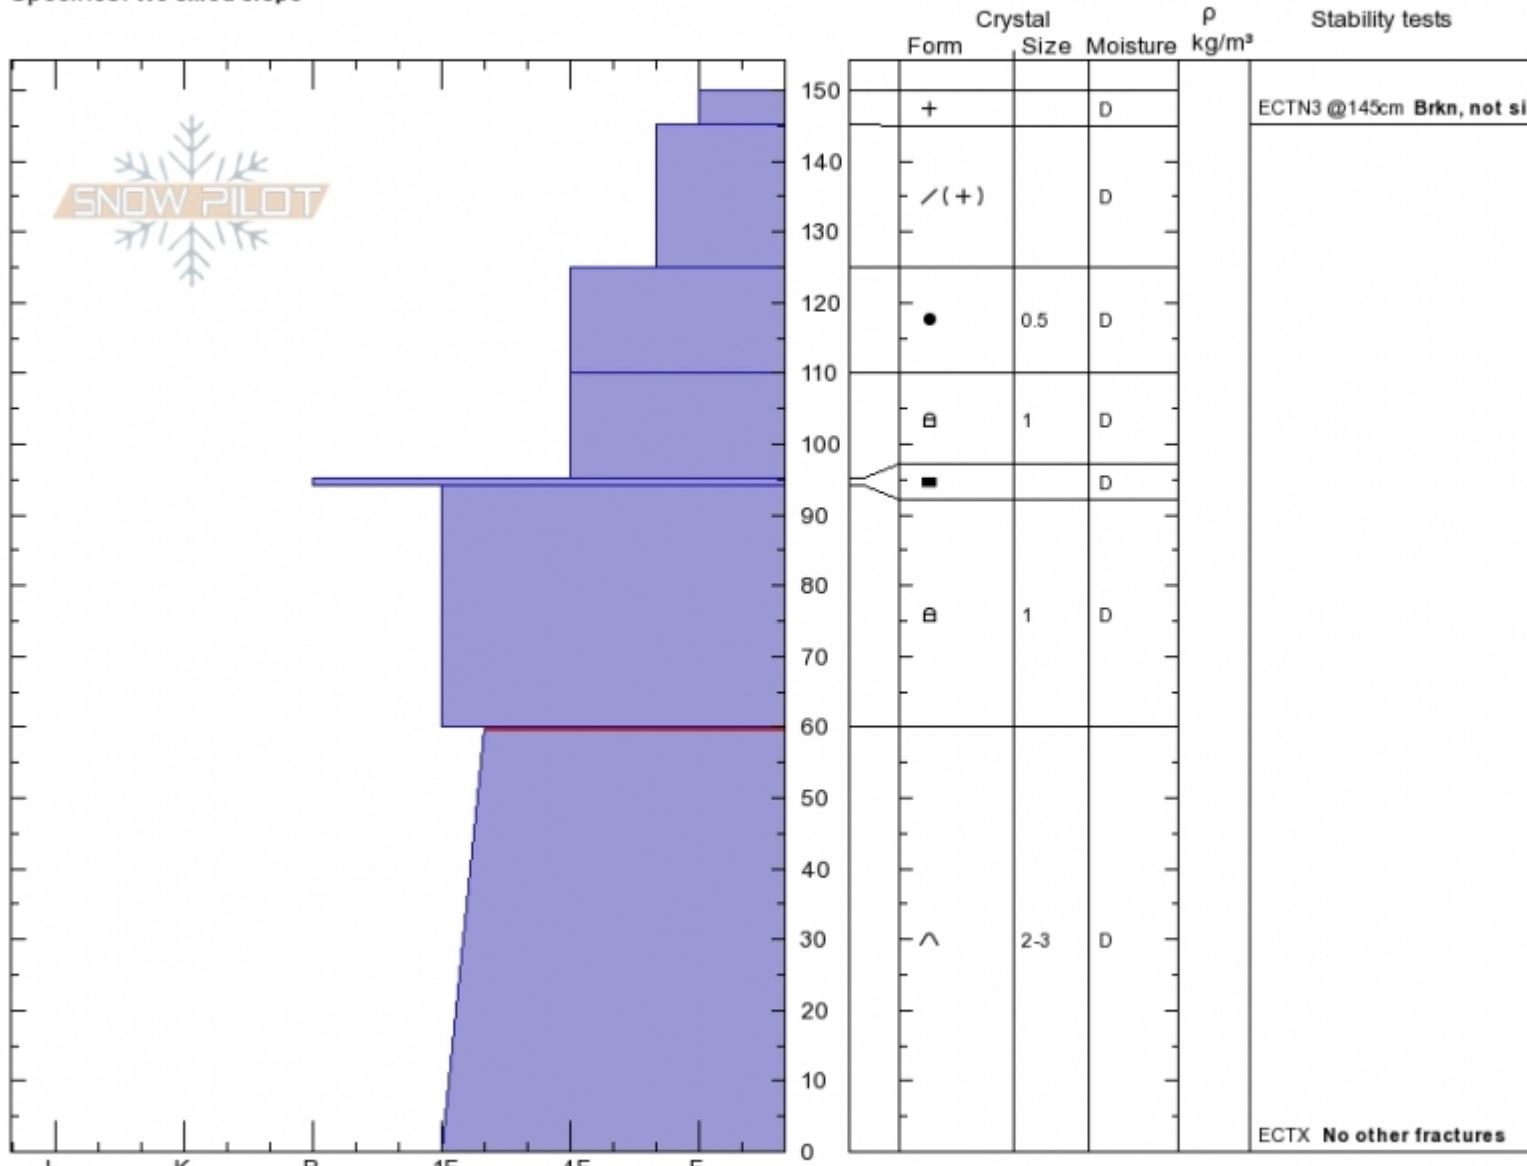

**Mt Ellis Burn**  
**Gallatin Range-N**  
**MT**  
 Elevation: **2490 m**  
 Aspect: **90°**  
 Specifics: **We skied slope**

**Karl Birkeland**  
**Fri Mar 1 11:00 2019**  
 Co-ord: **45.57834N, -110.95410W**  
 Slope Angle: **28°**  
 Wind Loading: **no**

Stability: **Very Good**  
 Air Temperature:  
 Sky Cover: **SCT**  
 Precipitation: **NO**  
 Wind: **W Light Breeze**

**HS150**  
 Stability Test Notes  
**145: Brkn, not significant**  
**0: No other fractures**

Layer No  
**0-60: Prob**

Notes: Much less new snow (just 25 cm) than other nearby areas like the Bridgers or down near Big Sky.

Advisory Region  
 Northern Gallatin  
 Longitude  
 -110.95W  
 Latitude  
 45.58N  
 Northern Gallatin, 2019-03-01