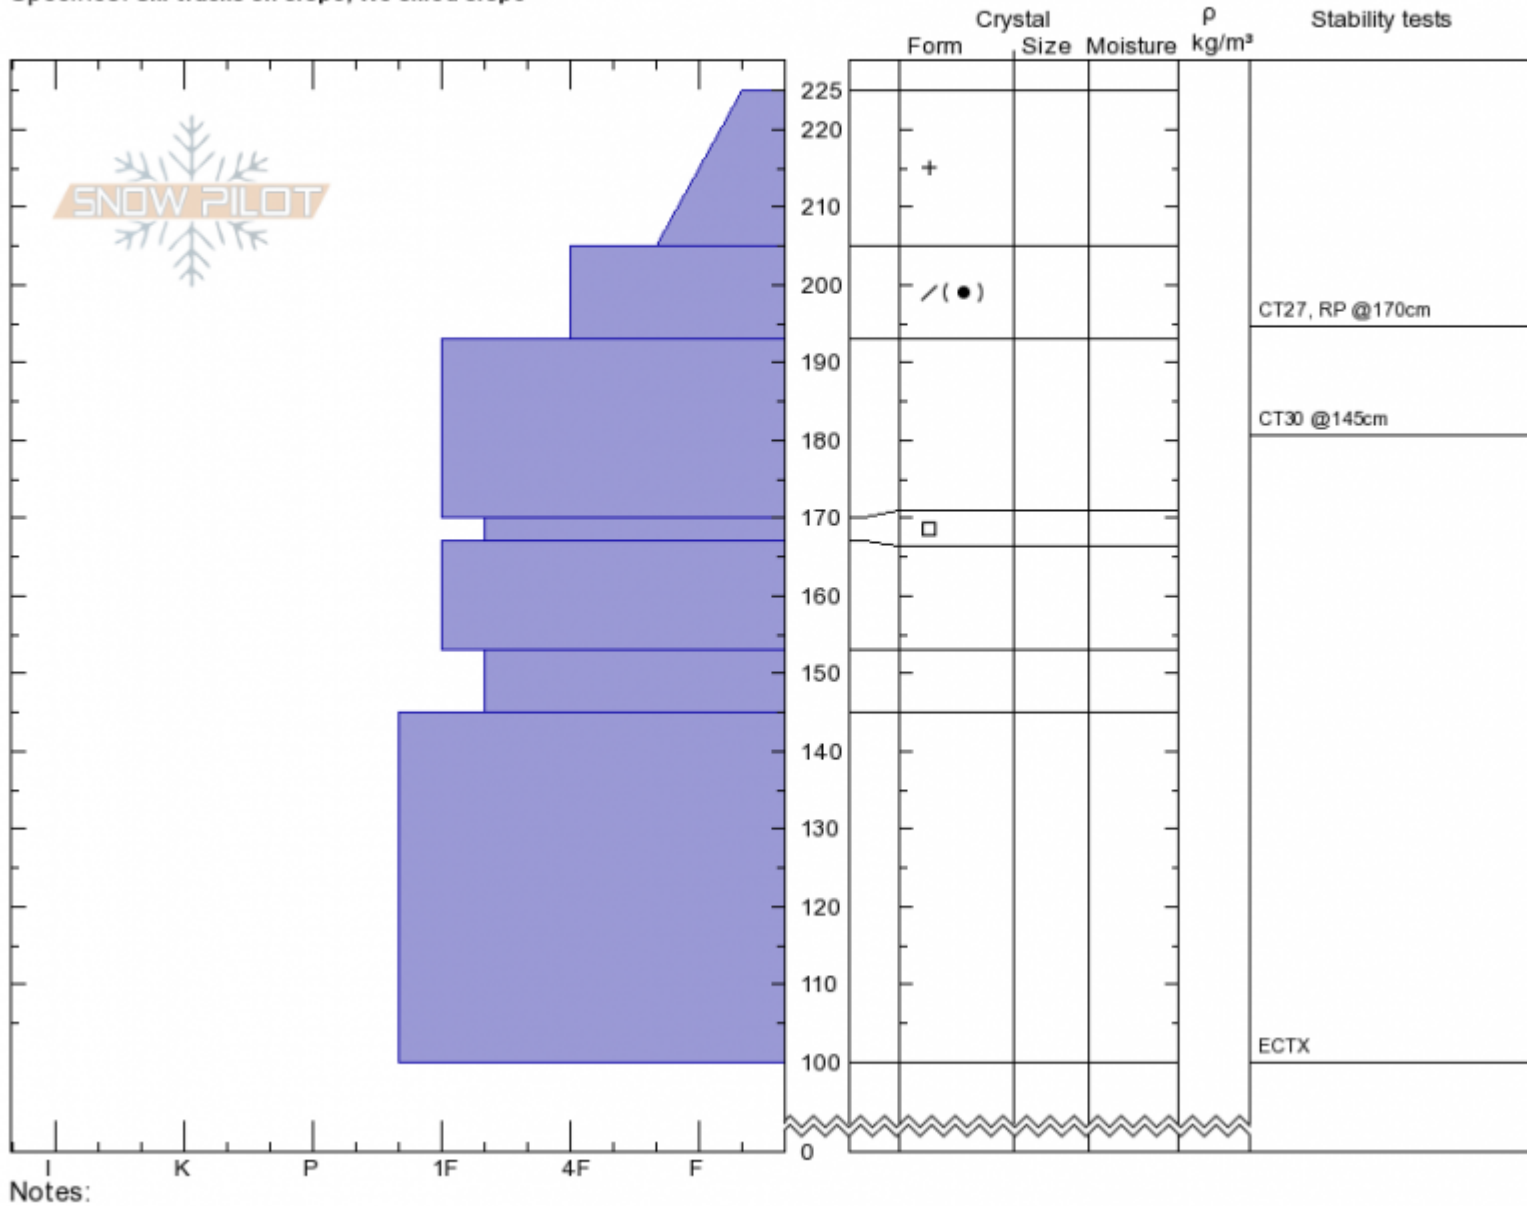

Maid of the Mist - N
Gallatin Range-N
MT
 Elevation: **9150 ft**
 Aspect: **315°**
 Specifics: **Ski tracks on slope; We skied slope**

Andrew Schauer
Sat Mar 9 11:15 2019
 Co-ord: **45.41522N, -110.97246W**
 Slope Angle: **35°**
 Wind Loading: **no**

Stability: **Good**
 Air Temperature: **-12°C**
 Sky Cover: **OVC**
 Precipitation: **S1**
 Wind: **S Light Breeze**

HS225 PF45
Stability Test Notes

Layer No
167-170:

Advisory Region
 Northern Gallatin
 Longitude
 -110.97W
 Latitude
 45.42N
 Northern Gallatin, 2019-03-09