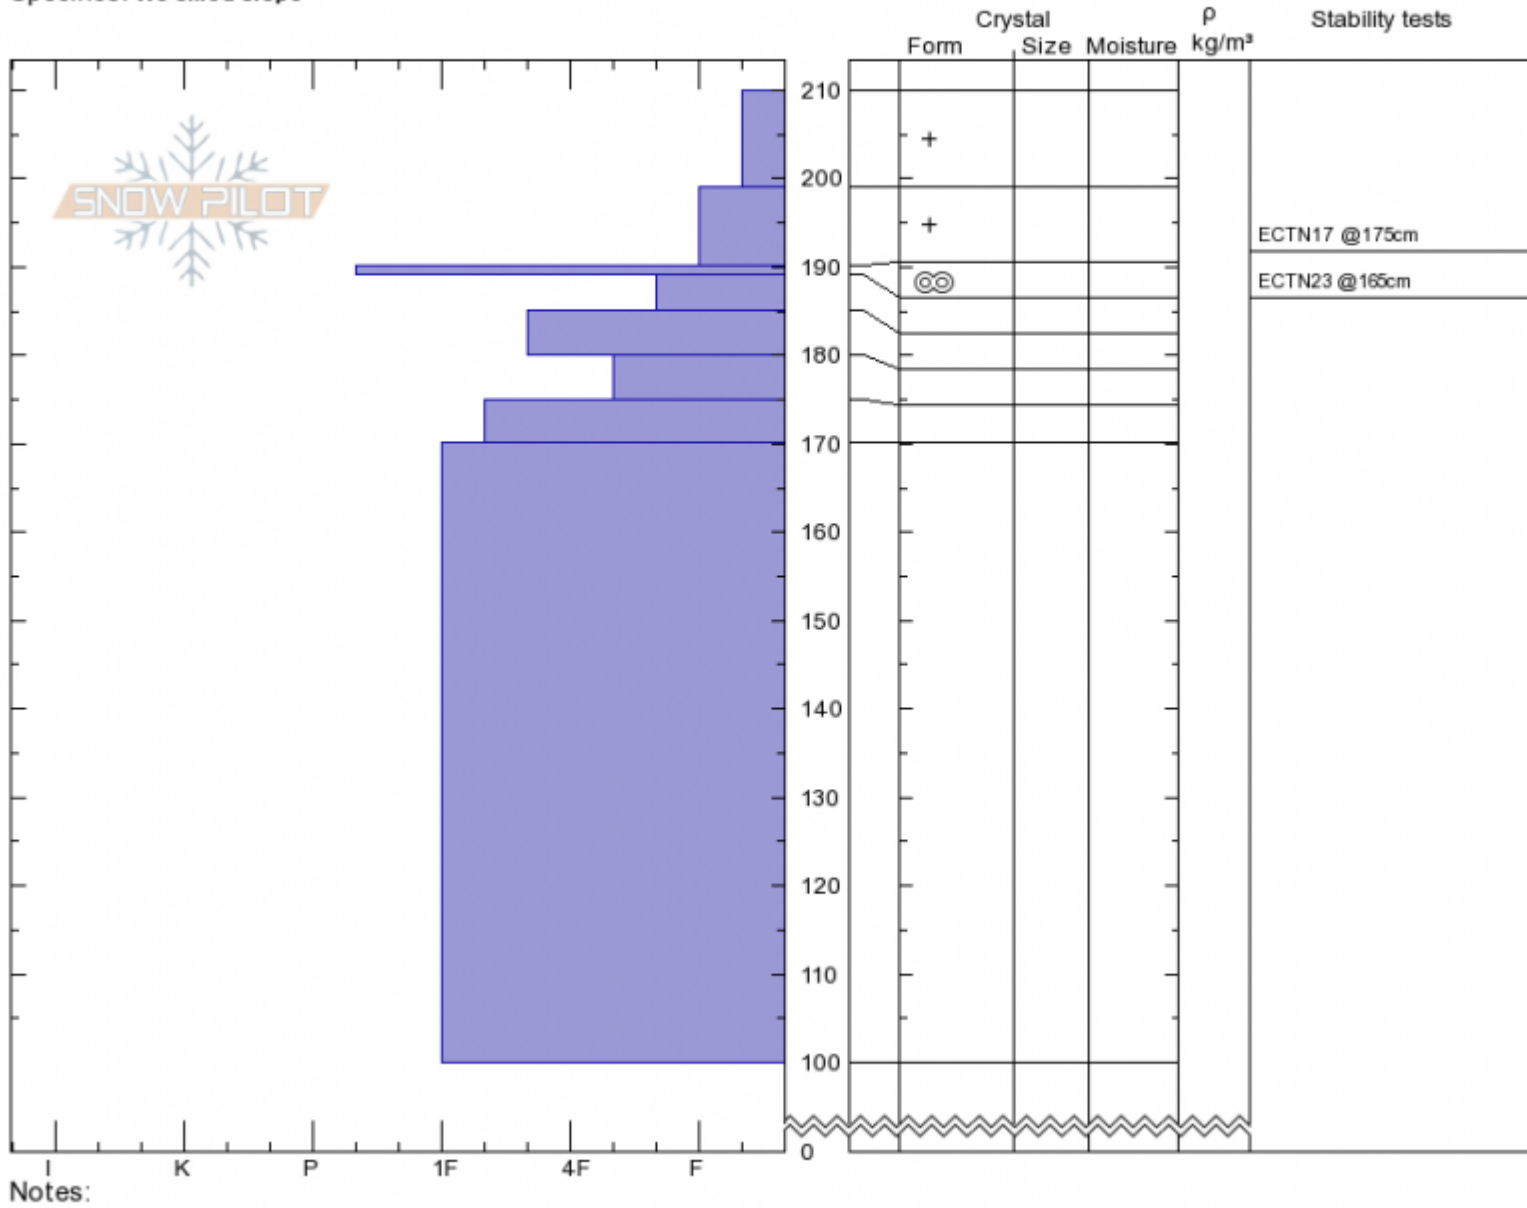

Maid of the Mist - S
Gallatin Range-N
MT
 Elevation: **9475 ft**
 Aspect: **175°**
 Specifics: **We skied slope**

Andrew Schauer
Sat Mar 9 12:30 2019
 Co-ord: **45.41583N, -110.97014W**
 Slope Angle: **29°**
 Wind Loading: **no**

Stability: **Good** HS210
 Air Temperature: **-11°C** Stability Test Notes
 Sky Cover: **OVC**
 Precipitation: **S-1**
 Wind: **SW Light Breeze**

Layer No

Notes:
 Advisory Region
 Northern Gallatin
 Longitude
 -110.97W
 Latitude
 45.42N
 Northern Gallatin, 2019-03-09