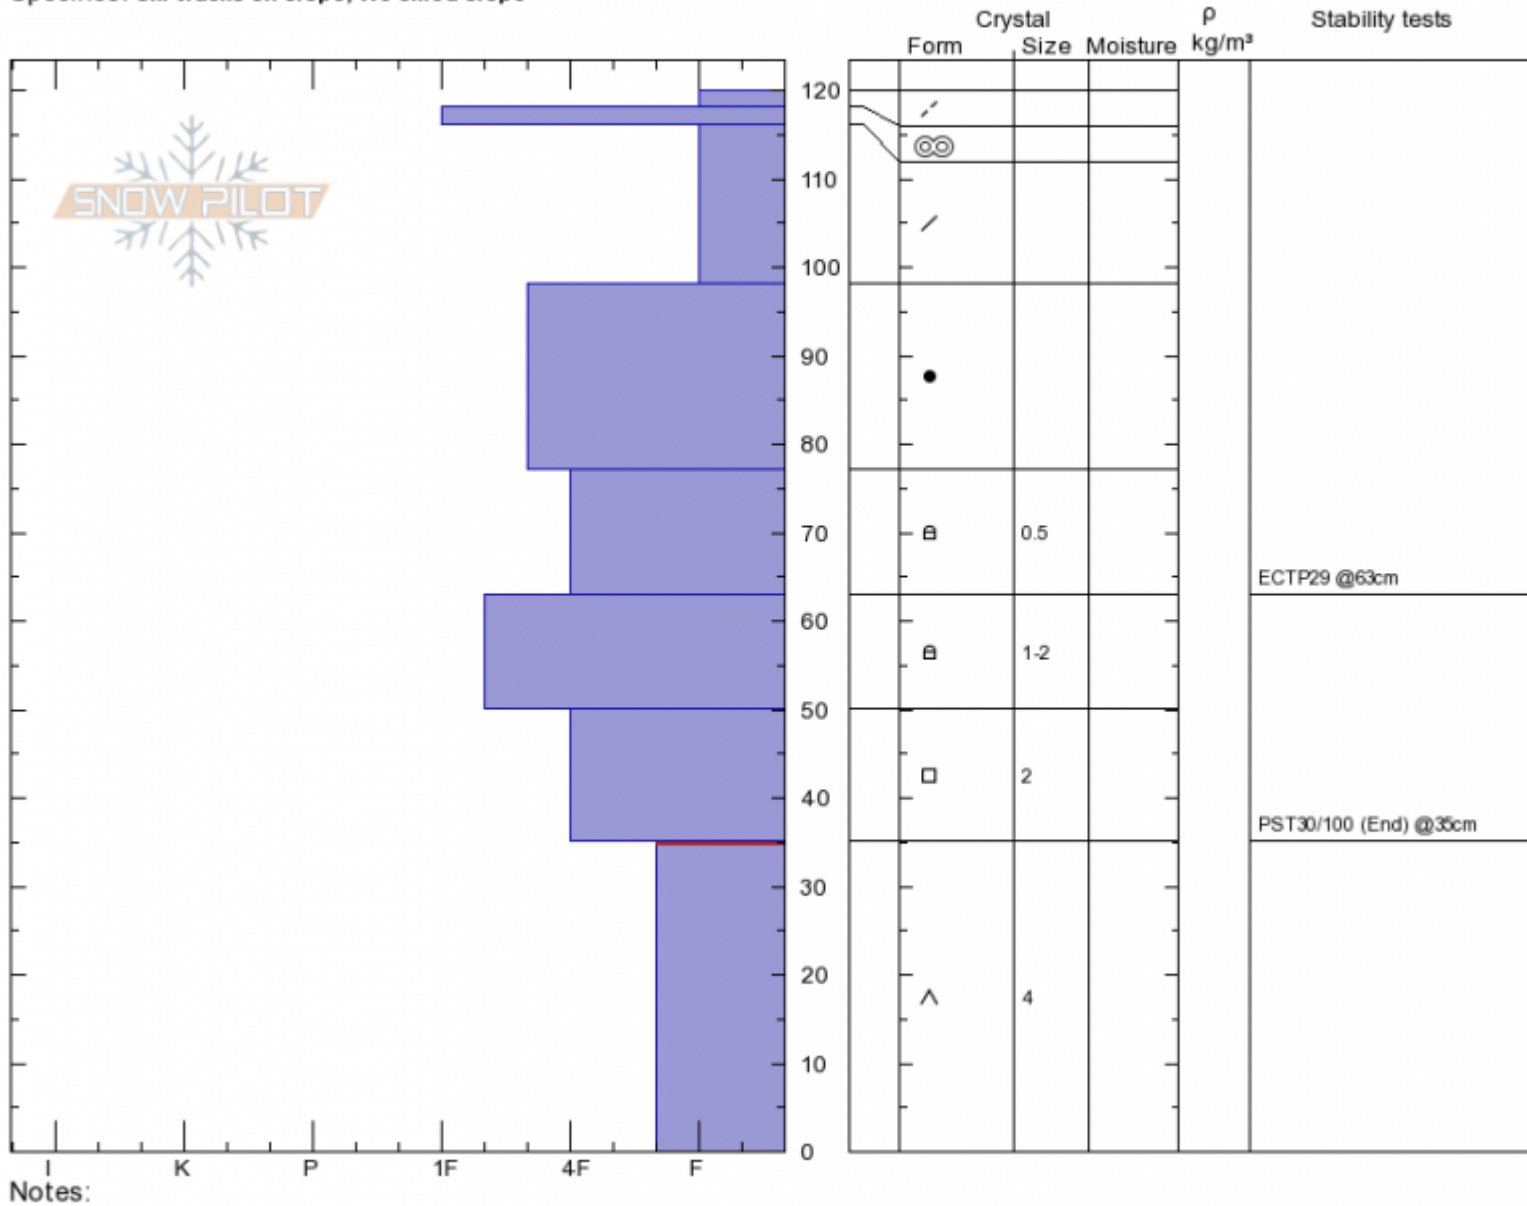

Specimen Creek  
 Gallatin Range-S  
 MT  
 Elevation: 8100 ft  
 Aspect: 250°  
 Specifics: Ski tracks on slope; We skied slope

Andrew Schauer  
 Tue Mar 12 11:30 2019  
 Co-ord: 45.03471N, -111.06204W  
 Slope Angle: 25°  
 Wind Loading: previous

Stability: **Good**  
 Air Temperature:  
 Sky Cover: **SCT**  
 Precipitation: **NO**  
 Wind: **W Moderate**

HS120 PF20  
 Stability Test Notes

Layer No  
 0-35: Prob

Advisory Region  
 Southern Gallatin  
 Longitude  
 -111.06W  
 Latitude  
 45.03N  
 Southern Gallatin, 2019-03-12