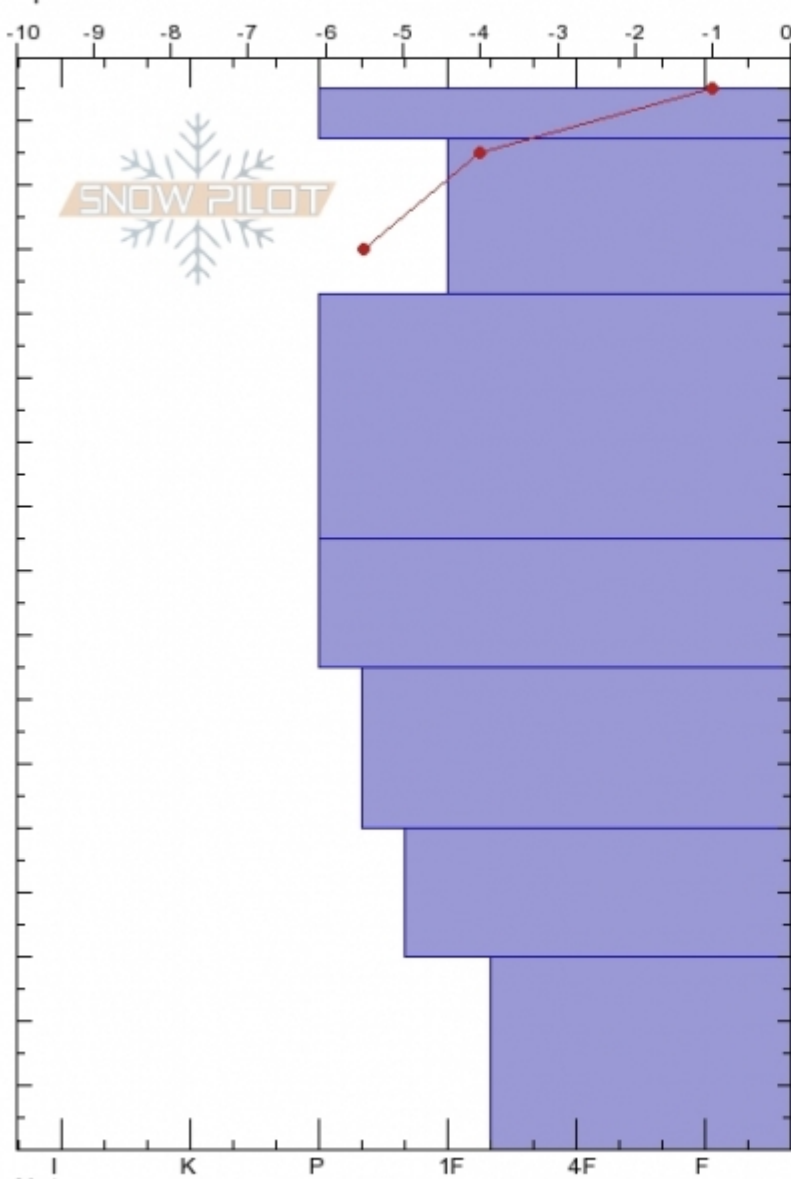

Bacon Rind Mdw
Madison Range-S
MT
 Elevation: **8800 ft**
 Aspect: **90°**
 Specifics:

Doug Chabot-Admin
Wed Mar 20 12:00 2019
 Co-ord: **44.97056N, -111.09534W**
 Slope Angle: **15°**
 Wind Loading:

Stability: **Very Good**
 Air Temperature: **-1°C**
 Sky Cover:
 Precipitation: **NO**
 Wind:

HS165
 Stability Test Notes

Layer No

	Form	Crystal Size	Moisture	ρ kg/m ³	Stability tests
165					
160	☉☉				
150					
140					
130					
120					
110					
100					
90					
80					
70					
60					
50					
40	☐				
30					
20	△				
10					
0					ECTX