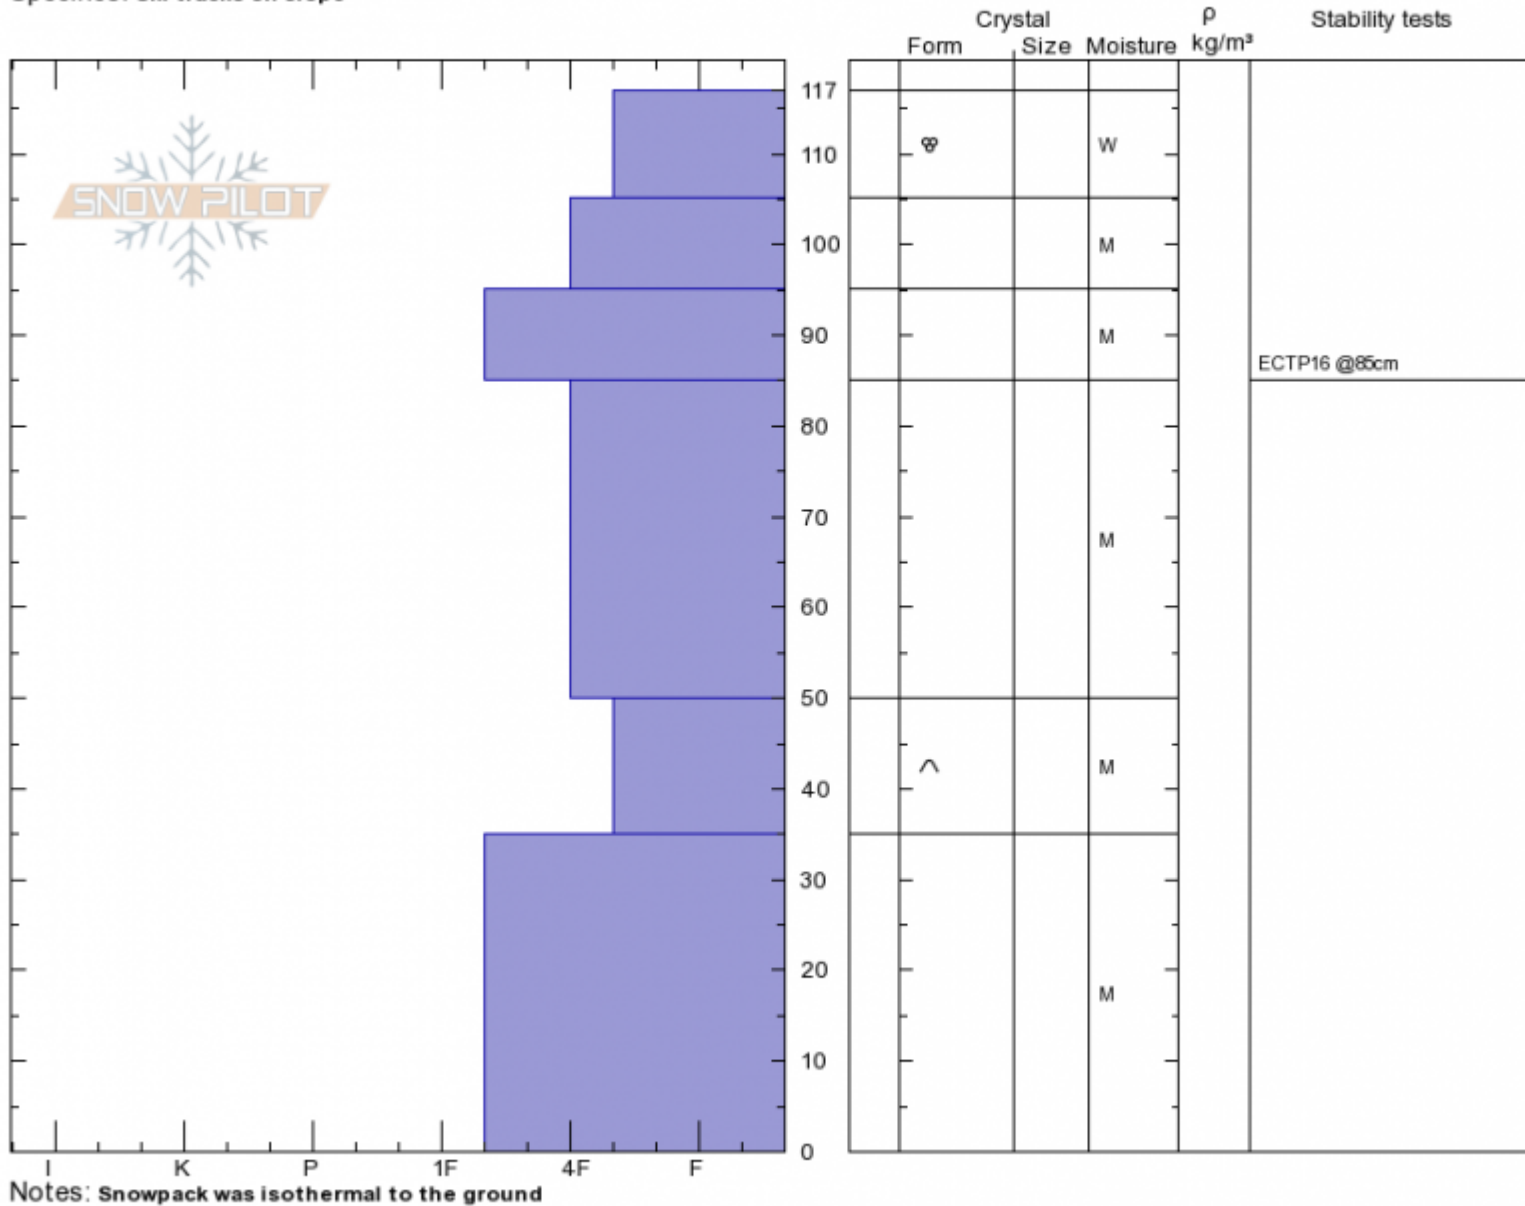

South Saddle
 Bridger Range
 MT
 Elevation: 8770 ft
 Aspect: 105°
 Specifics: Ski tracks on slope

Andrew Schauer
 Sat Mar 23 12:00 2019
 Co-ord: 45.78937N, -110.93668W
 Slope Angle: 35°
 Wind Loading: no

Stability: Fair
 Air Temperature: 3°C
 Sky Cover: FEW
 Precipitation: NO
 Wind: SW Light Breeze

HS117 PF50
 Stability Test Notes

Layer No
 35-50: Pro

Advisory Region
 Bridger Range
 Longitude
 -110.94W
 Latitude
 45.79N
 Bridger Range, 2019-03-23