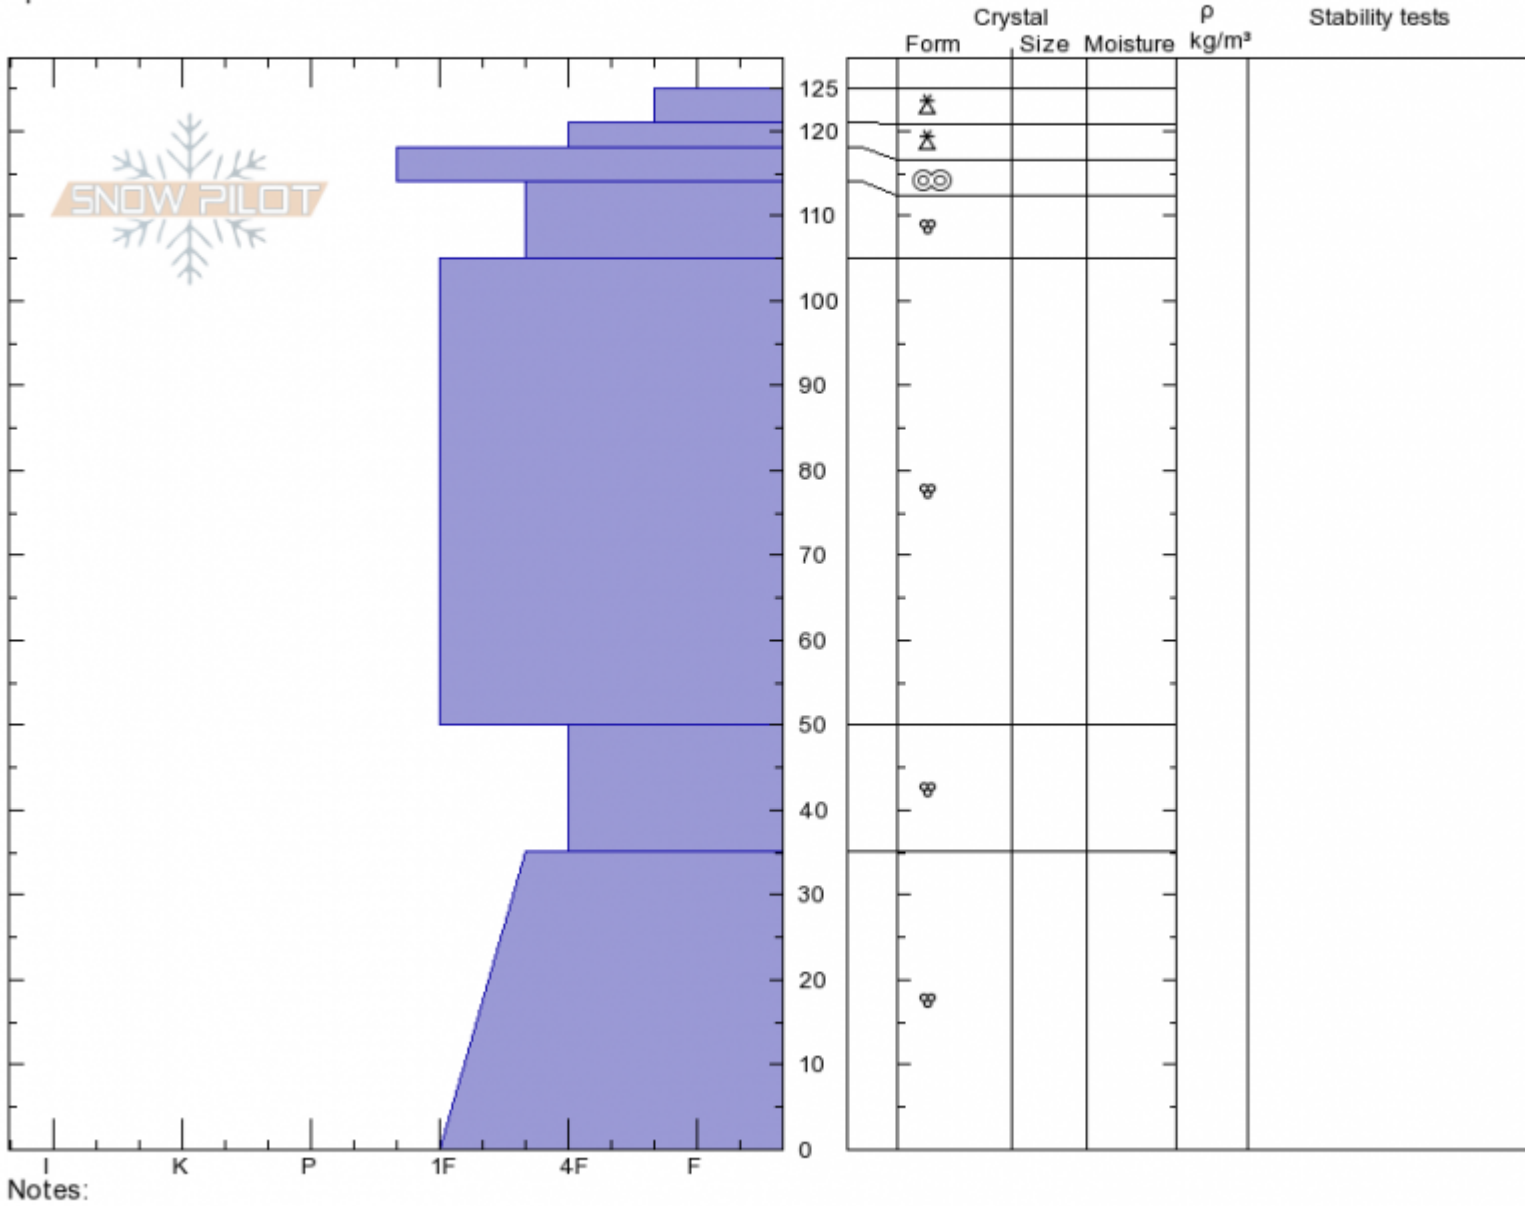

Tuman Gulch  
 Bridger Range  
 MT  
 Elevation: 8450 ft  
 Aspect: 225°  
 Specifics:

Andrew Schauer  
 Sat Apr 6 11:00 2019  
 Co-ord: 45.82326N, -110.93265W  
 Slope Angle: 31°  
 Wind Loading: no

Stability: Fair  
 Air Temperature: -1°C  
 Sky Cover: FEW  
 Precipitation: NO  
 Wind: SW Light Breeze

HS125 PF15

Layer No

Notes:  
 Advisory Region  
 Bridger Range  
 Longitude  
 -110.93W  
 Latitude  
 45.82N  
 Bridger Range, 2019-04-06