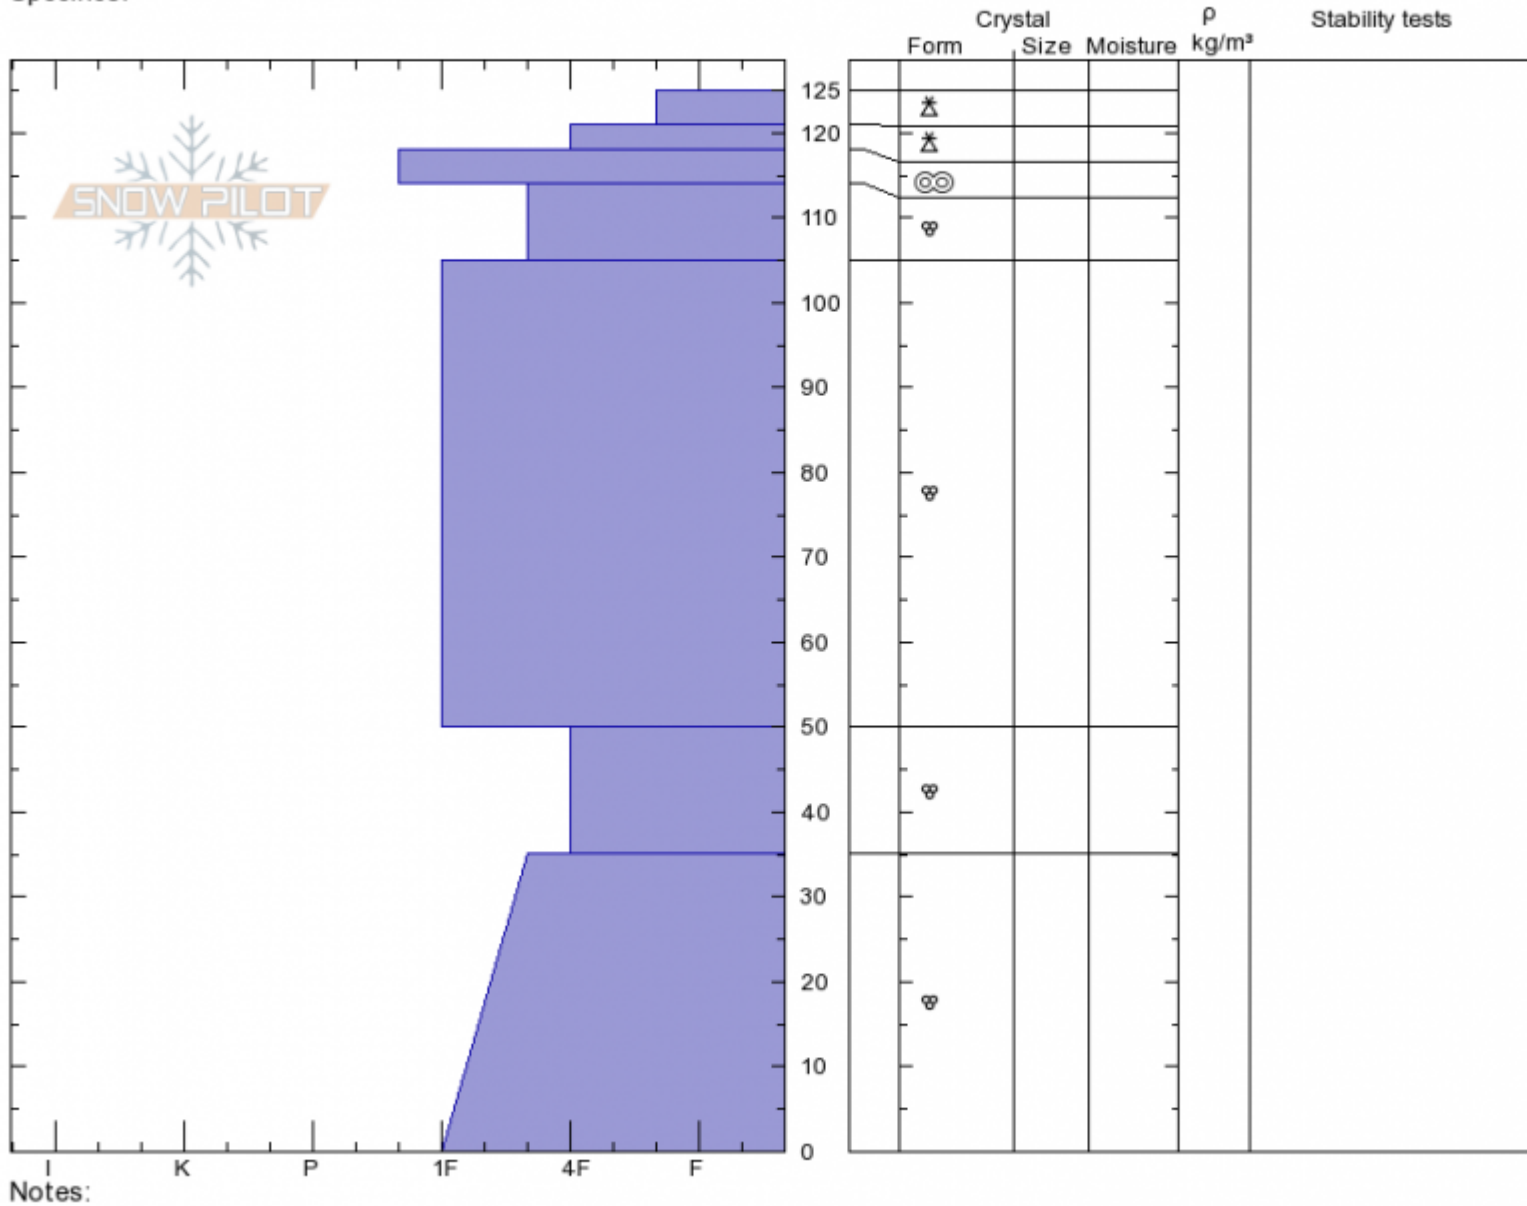

Tuman Gulch
 Bridger Range
 MT
 Elevation: 8450 ft
 Aspect: 225°
 Specifics:

Andrew Schauer
 Sat Apr 6 11:00 2019
 Co-ord: 45.82326N, -110.93265W
 Slope Angle: 31°
 Wind Loading: no

Stability: Fair
 Air Temperature: -1°C
 Sky Cover: FEW
 Precipitation: NO
 Wind: SW Light Breeze

HS125 PF15

Layer No

Notes:
 Advisory Region
 Bridger Range
 Longitude
 -110.93W
 Latitude
 45.82N
 Bridger Range, 2019-04-06