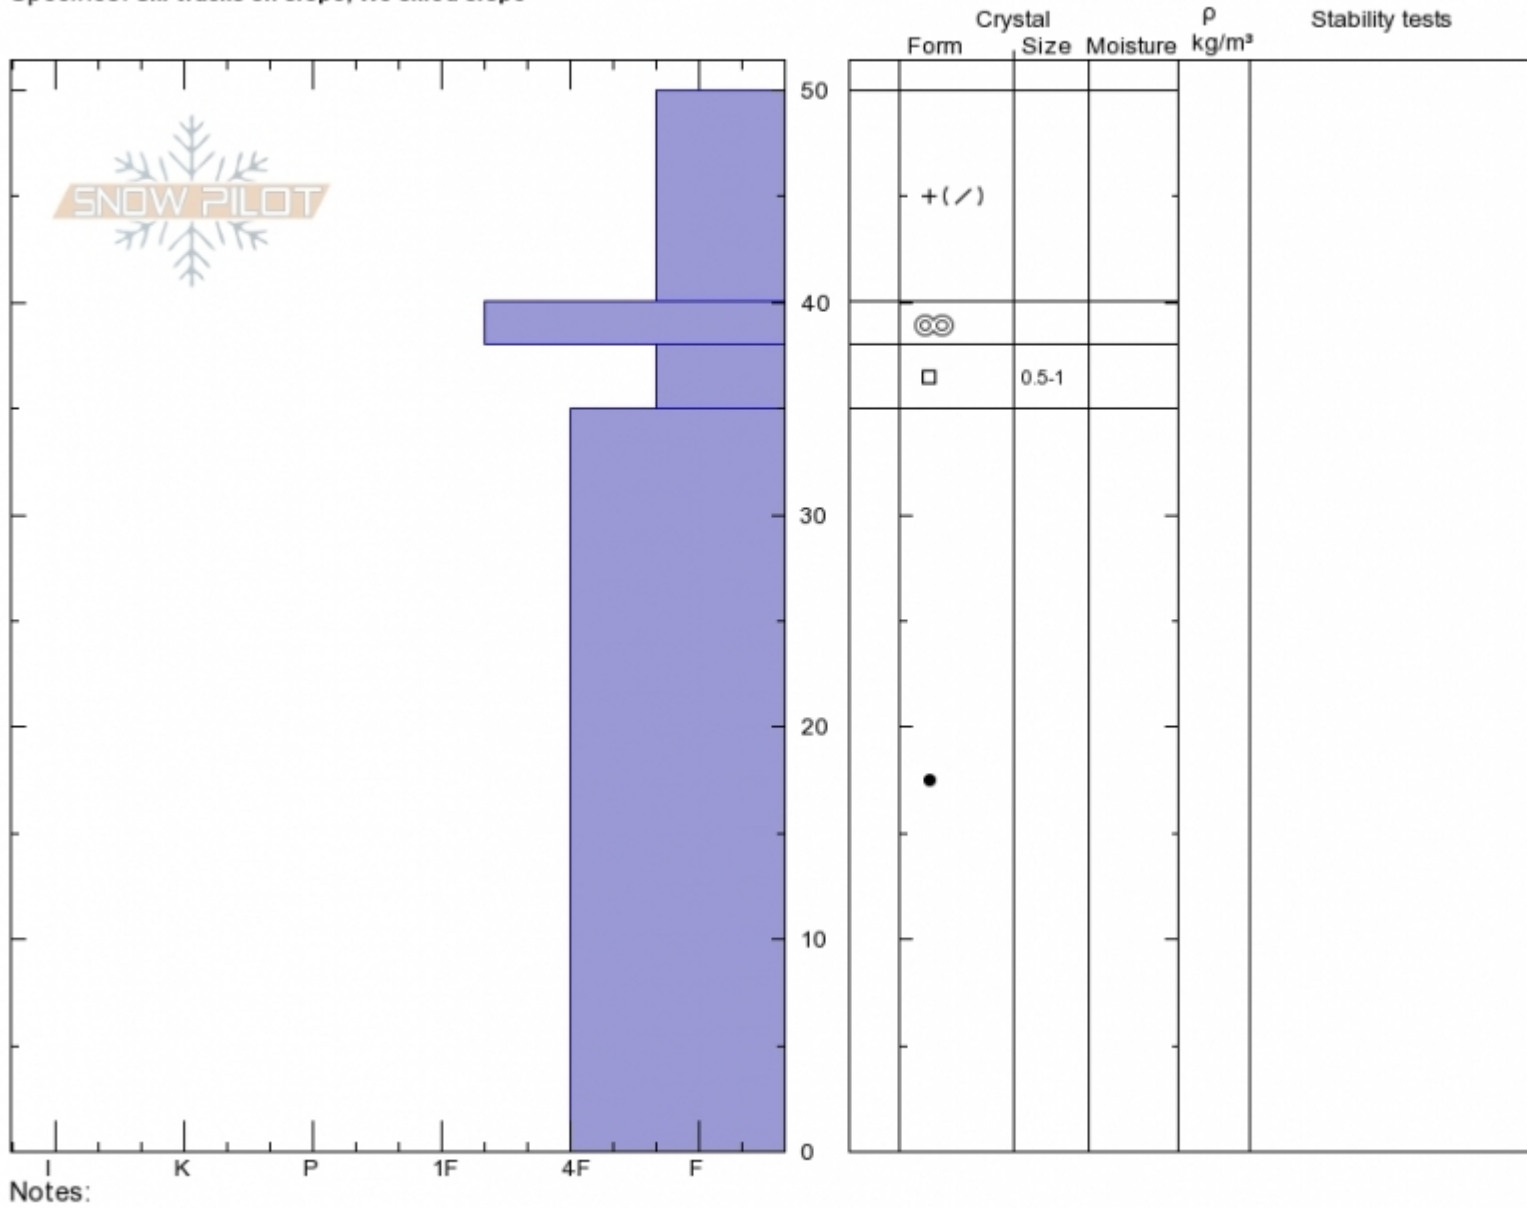

Bradley's Meadow
 Bridger Range
 MT
 Elevation: 7752 ft
 Aspect: 85°
 Specifics: Ski tracks on slope; We skied slope

Alex Marienthal
 10/24/2019 - 5:00pm
 Co-ord: 45.83032N, -110.92666W
 Slope Angle: 25°
 Wind Loading: previous

Stability: Fair
 Air Temperature:
 Sky Cover: BKN
 Precipitation: NO
 Wind: Moderate

HS:50

Layer No

Advisory Region
 Bridger Range
 Longitude
 -110.93W
 Latitude
 45.83N
 Bridger Range, 2019-10-25