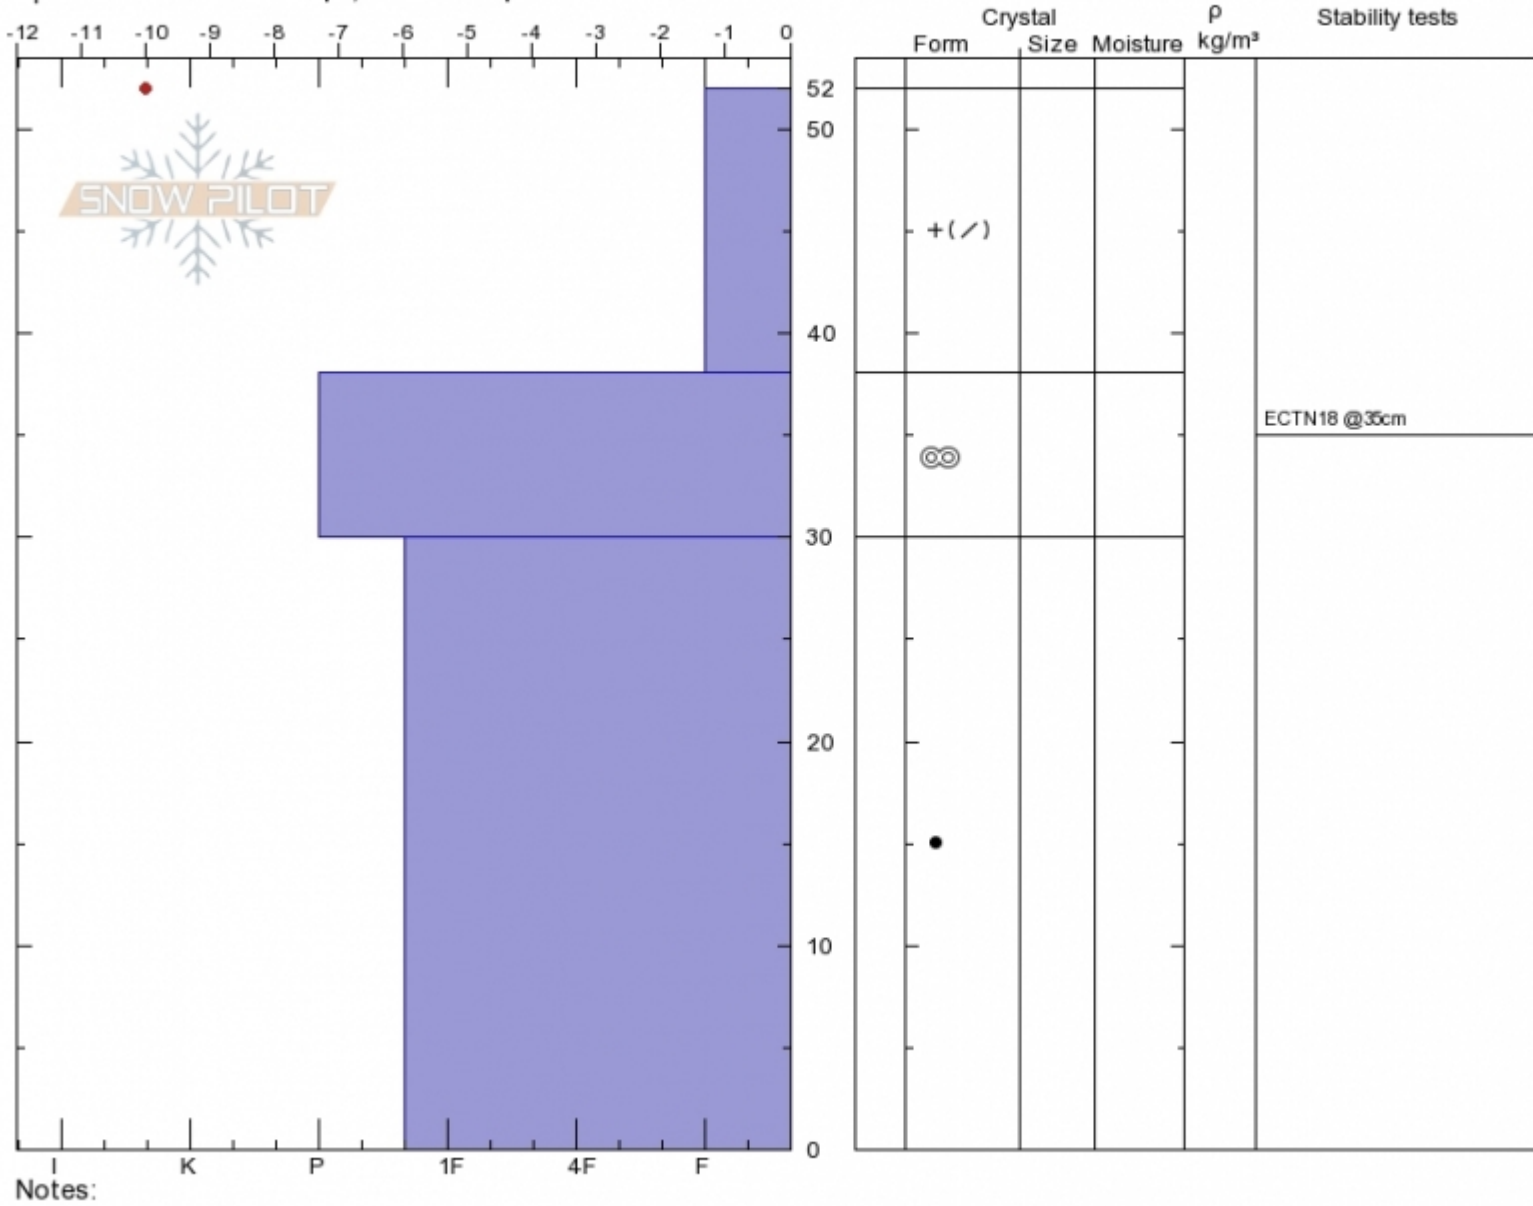

Bottom of Ramp
Bridger Range
MT
 Elevation: **7889 ft**
 Aspect: **90°**
 Specifics: **Ski tracks on slope; We skied slope**

Alex Marienthal
10/27/2019 - 10:45am
 Co-ord: **45.82954N, -110.92921W**
 Slope Angle: **20°**
 Wind Loading: **no**

Stability: **Good**
 Air Temperature: **-16°C**
 Sky Cover: **BKN**
 Precipitation: **S-1**
 Wind: **W Light Breeze**

HS: **52**
 Stability Test Notes

Layer No

Advisory Region
 Bridger Range
 Longitude
 -110.93W
 Latitude
 45.83N
 Bridger Range, 2019-10-27