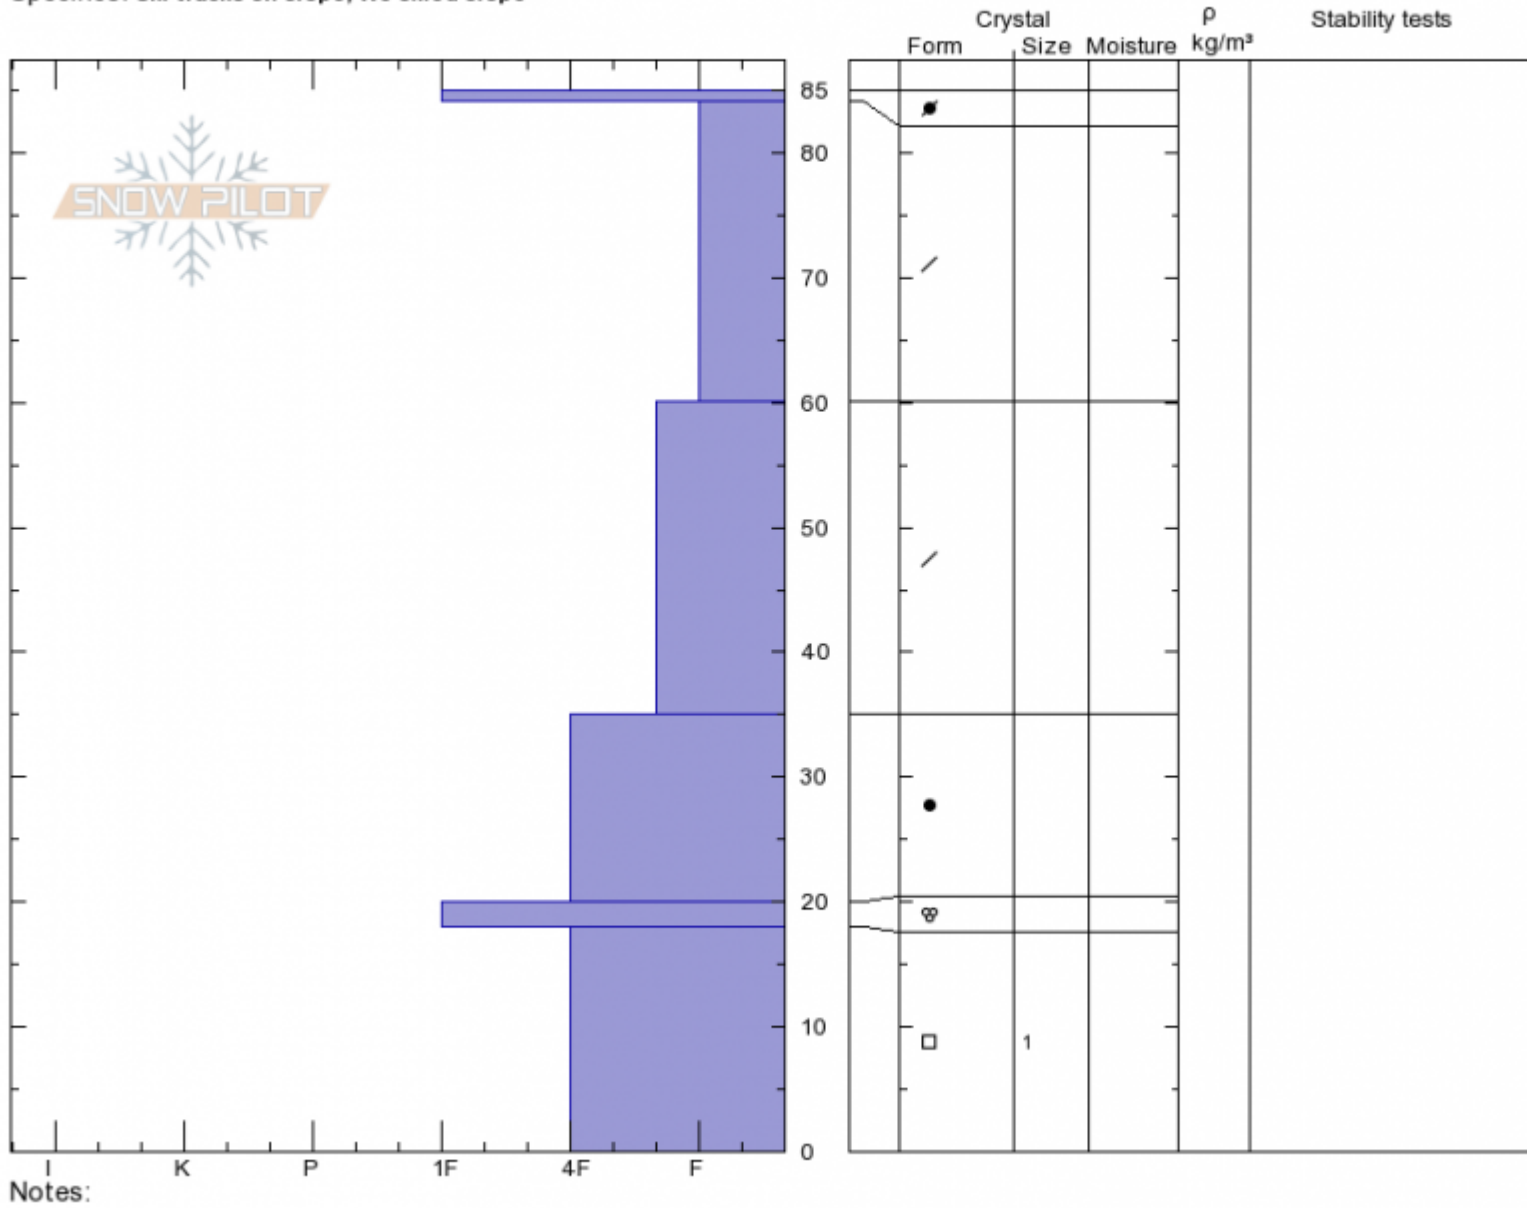

The Ramp
Bridger Range
MT
 Elevation: **8520 ft**
 Aspect: **39°**
 Specifics: **Ski tracks on slope; We skied slope**

Andrew Schauer
10/31/2019 - 12:30pm
 Co-ord: **45.82778N, -110.93250W**
 Slope Angle: **28°**
 Wind Loading: **previous**

Stability: **Good**
 Air Temperature:
 Sky Cover: **OVC**
 Precipitation: **NO**
 Wind: **Calm**

HS:85

Layer No

Advisory Region
 Bridger Range
 Longitude
 -110.93W
 Latitude
 45.83N
 Bridger Range, 2019-10-31