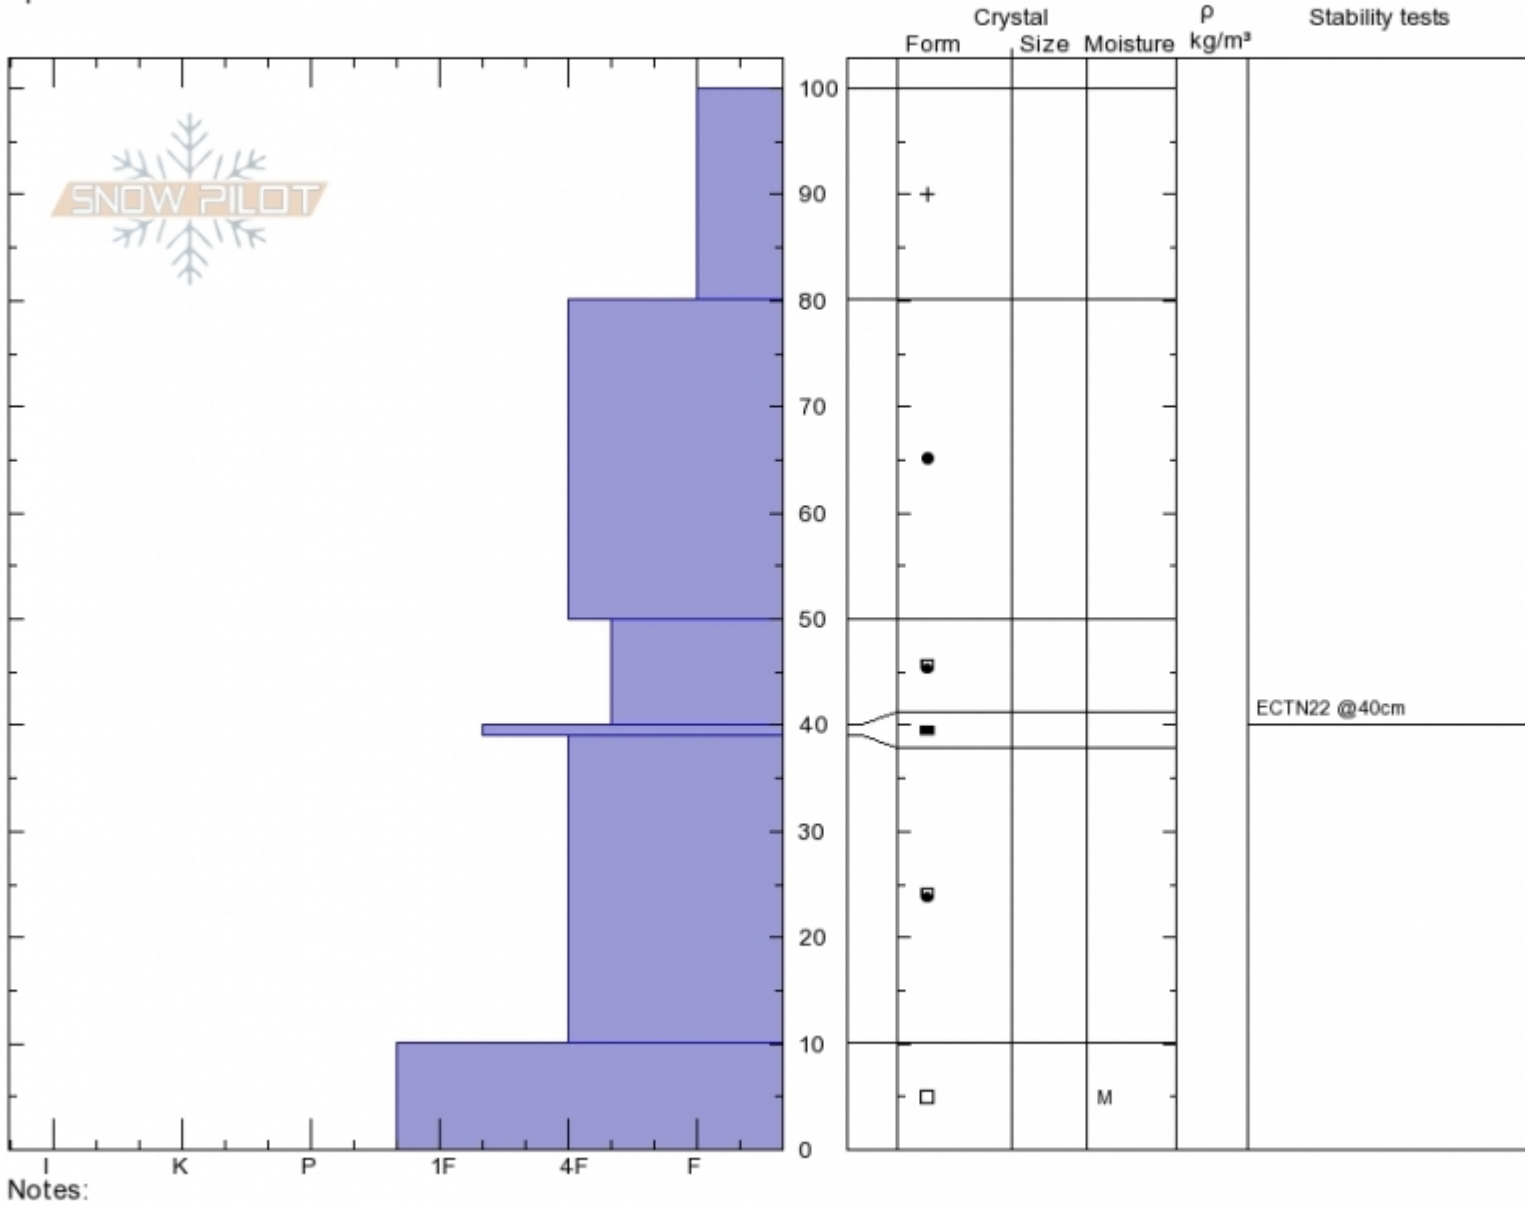

Twin Falls
 Gallatin Range-N
 MT
 Elevation: 7946 ft
 Aspect: 90°
 Specifics:

Gabrielle Antonioli
 11/02/2019 - 12:00pm
 Co-ord: 45.43132N, -110.97436W
 Slope Angle: 30°
 Wind Loading: previous

Stability: Fair
 Air Temperature: 0°C
 Sky Cover: BKN
 Precipitation: NO
 Wind: Calm

HS:100 PF:40
 Stability Test Notes

Layer No
 39-40: De

Advisory Region
 Northern Gallatin
 Longitude
 -110.96W
 Latitude
 45.45N
 Northern Gallatin, 2019-11-03