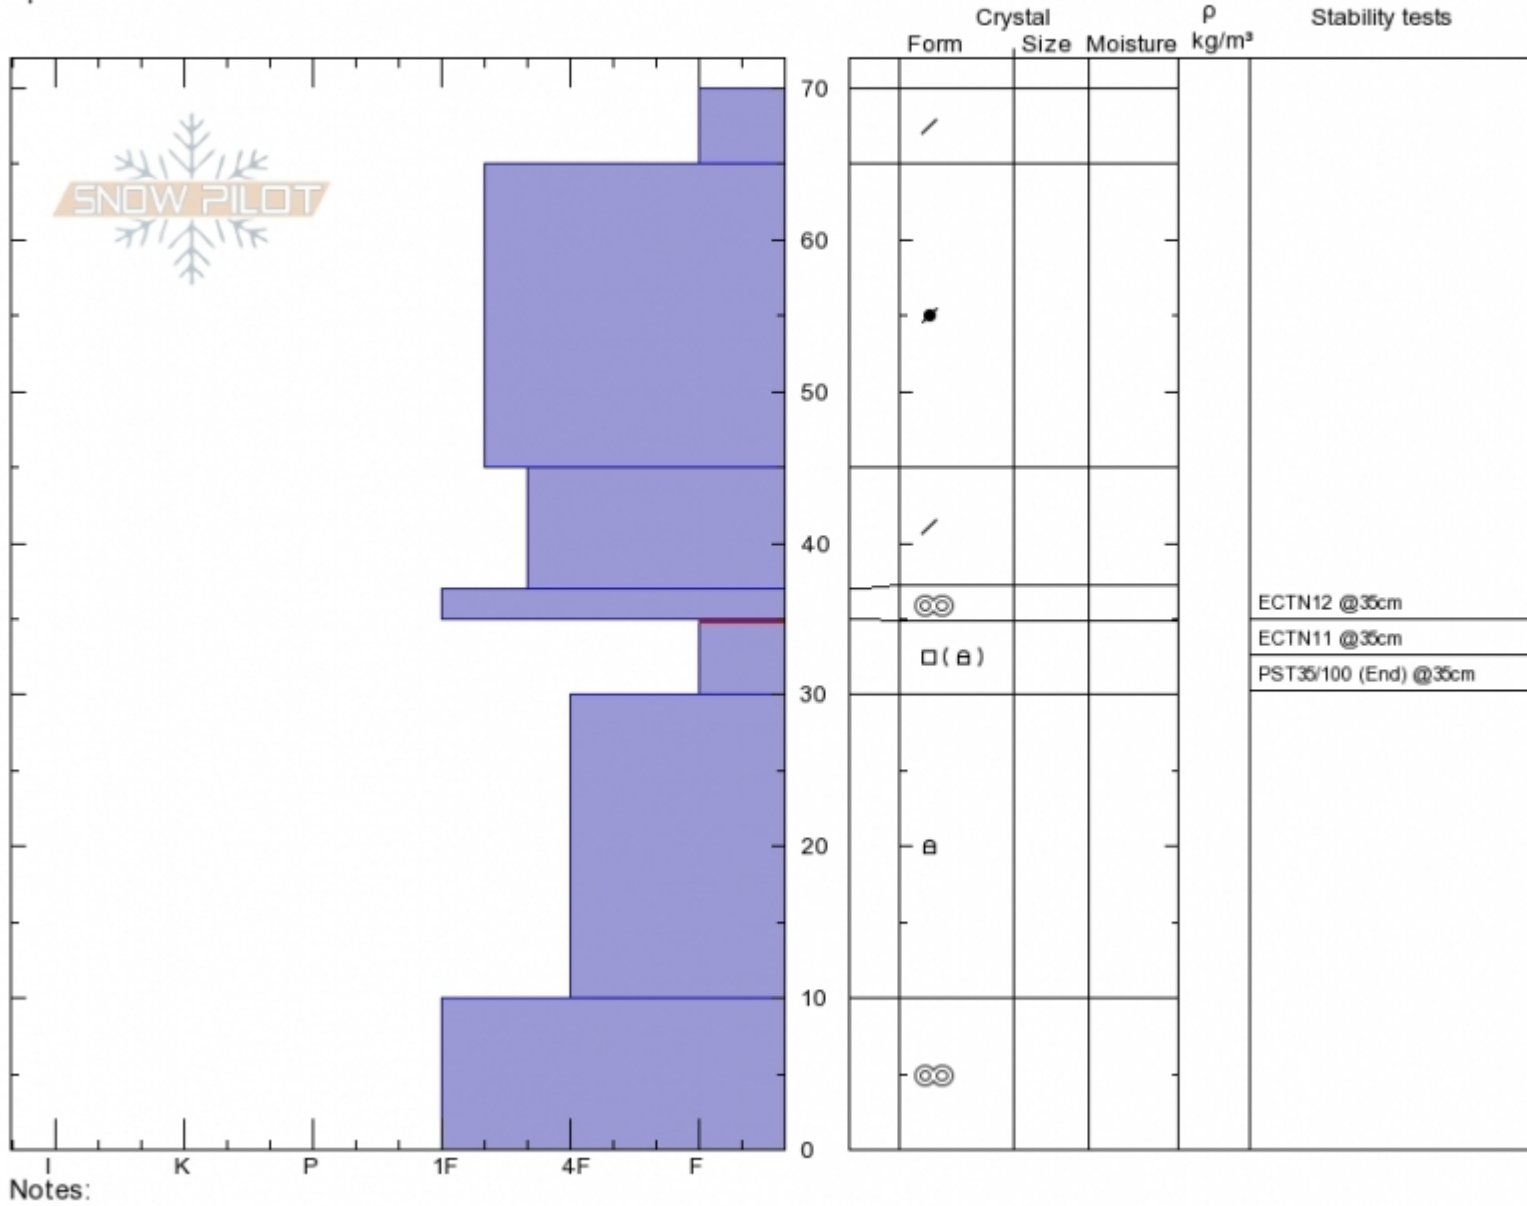

Beehive top Tyler's
 Madison Range-N
 MT
 Elevation: 9203 ft
 Aspect: 290°
 Specifics:

Alex Marienthal
 11/03/2019 - 10:50am
 Co-ord: 45.32408N, -111.38112W
 Slope Angle: 33°
 Wind Loading: previous

Stability: **Good**
 Air Temperature:
 Sky Cover: **BKN**
 Precipitation: **NO**
 Wind: **W Moderate**

HS:70
 Stability Test Notes

Layer No
 30-35: Pr

Advisory Region
 Northern Madison
 Longitude
 -111.39W
 Latitude
 45.34N
 Northern Madison, 2019-11-04