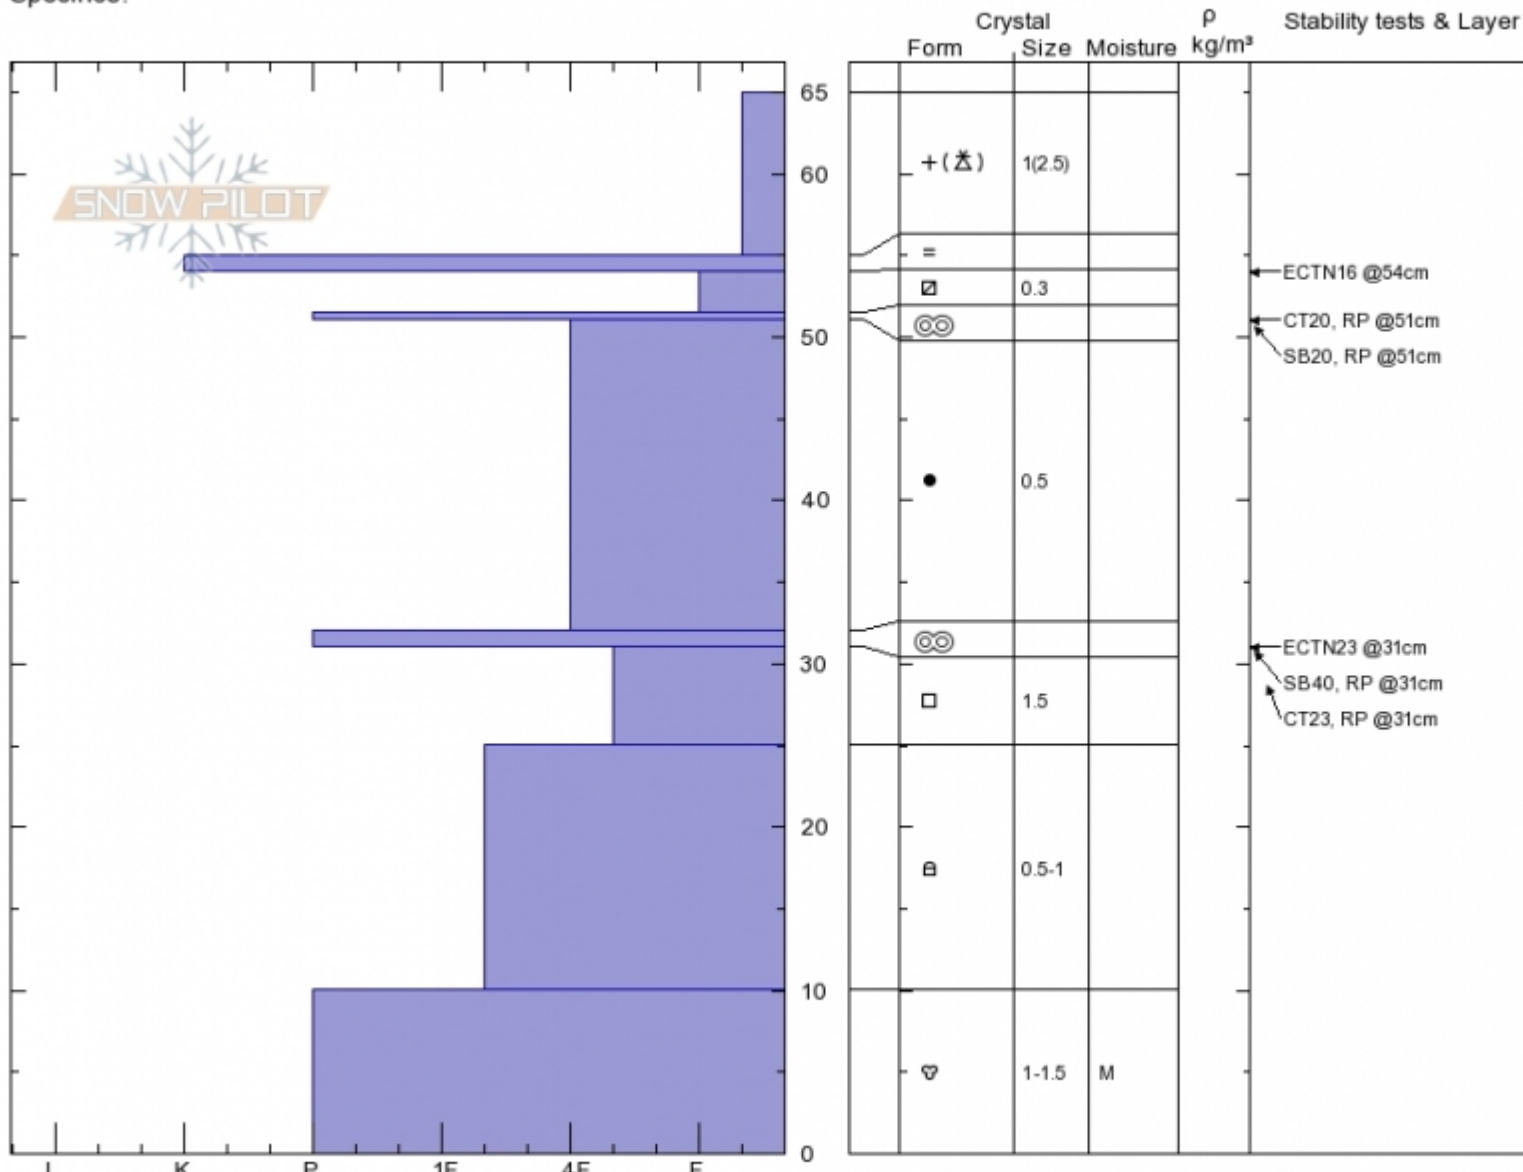

Montagne's Mdw
Bridger Range
MT
 Elevation: **7800 ft**
 Aspect: **50°**
 Specifics:

peter carse
 11/11/2019 - 10:15am
 Co-ord: **45.84067N, -110.93453W**
 Slope Angle: **37°**
 Wind Loading: **no**

Stability: **Good**
 Air Temperature: **-8°C**
 Sky Cover: **CLR**
 Precipitation: **NO**
 Wind: **W Light Breeze**

HS: **65** Layer Notes:
 PF: **55** 54-51.5cm: **FCsfxr**

Notes: Montagne's (aka 'Texas') Meadow. Localized variable/gusty winds at this elevation forming isolated small sensitive wind slabs from
 Obvious ridgetop wind loading. Stability very good on non-wind-loaded slopes, only fair in areas of new windslab development.