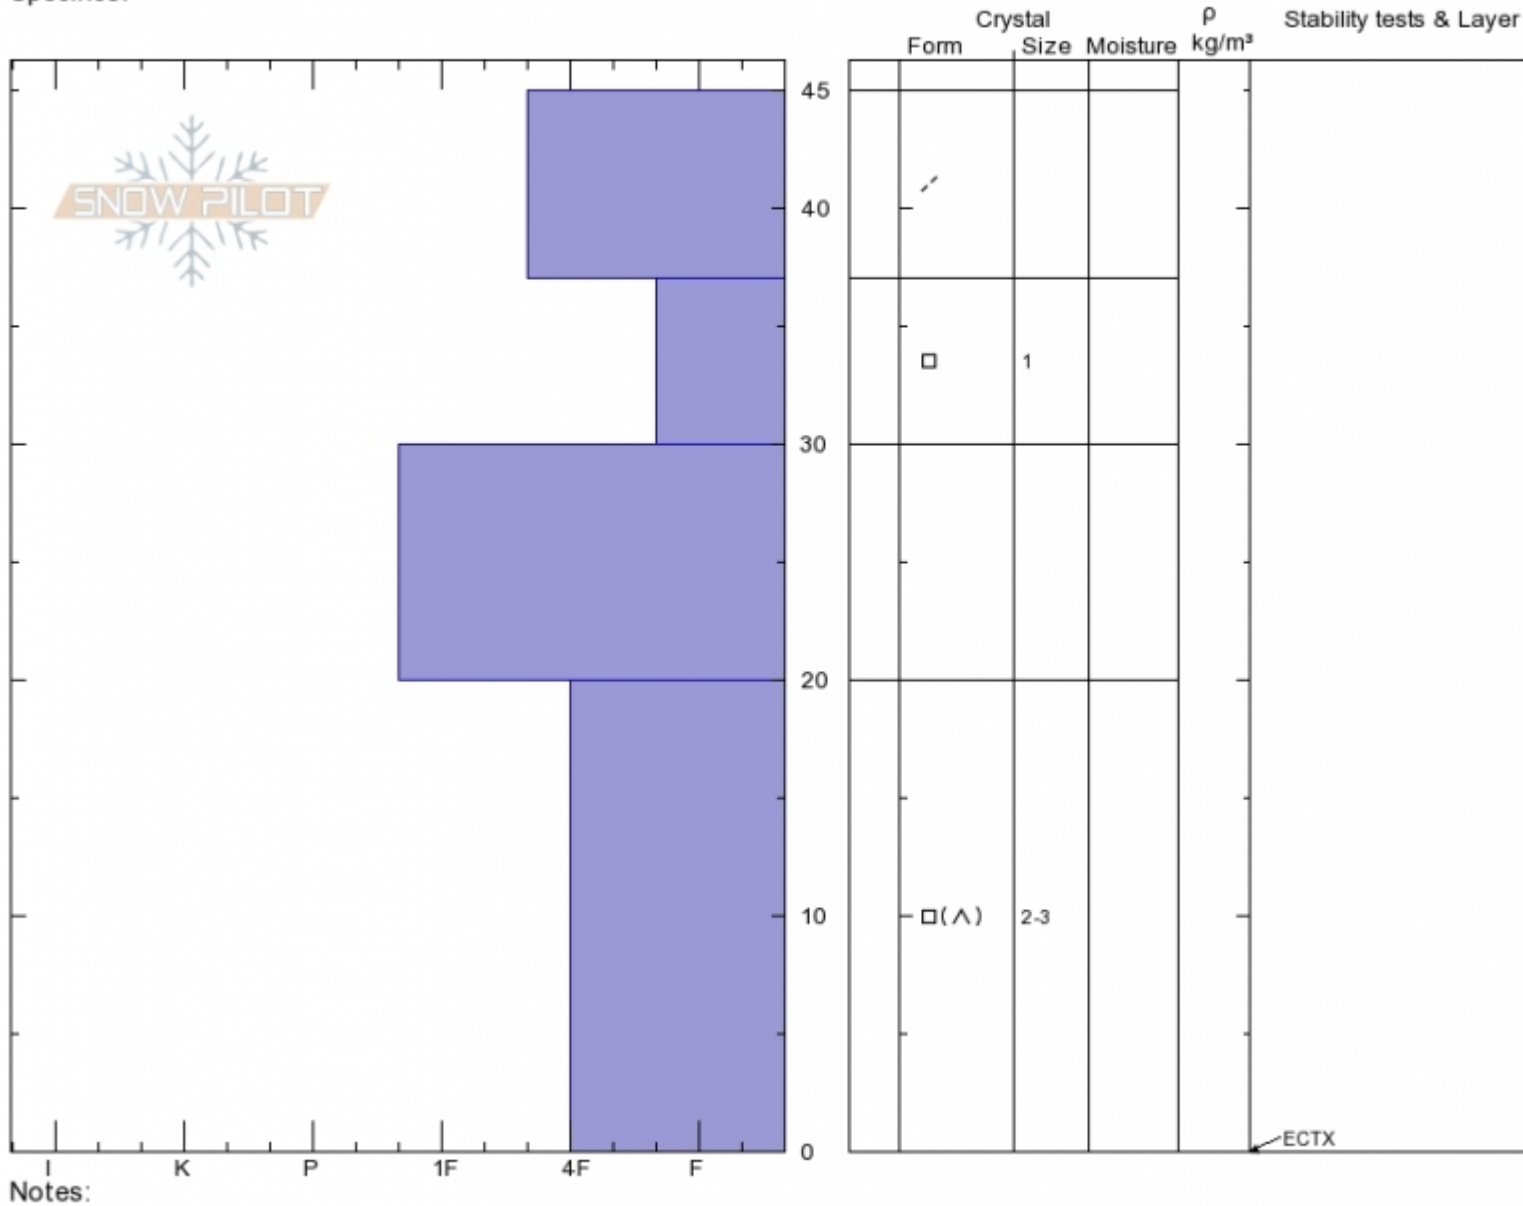

Lionhead Ridge South
Lionhead Range
MT
 Elevation: **8503 ft**
 Aspect: **70°**
 Specifics:

Dave Zinn
11/20/2019 - 1:00pm
 Co-ord: **44.70630N, -111.30232W**
 Slope Angle: **22°**
 Wind Loading: **previous**

Stability:
 Air Temperature:
 Sky Cover: **BKN**
 Precipitation: **NO**
 Wind: **Light Breeze**

HS:45 Layer Notes:
 20-0cm: **Problematic layer**

Advisory Region
 Lionhead Range
 Longitude
 -111.32W
 Latitude
 44.71N
 Lionhead Range, 2019-11-20