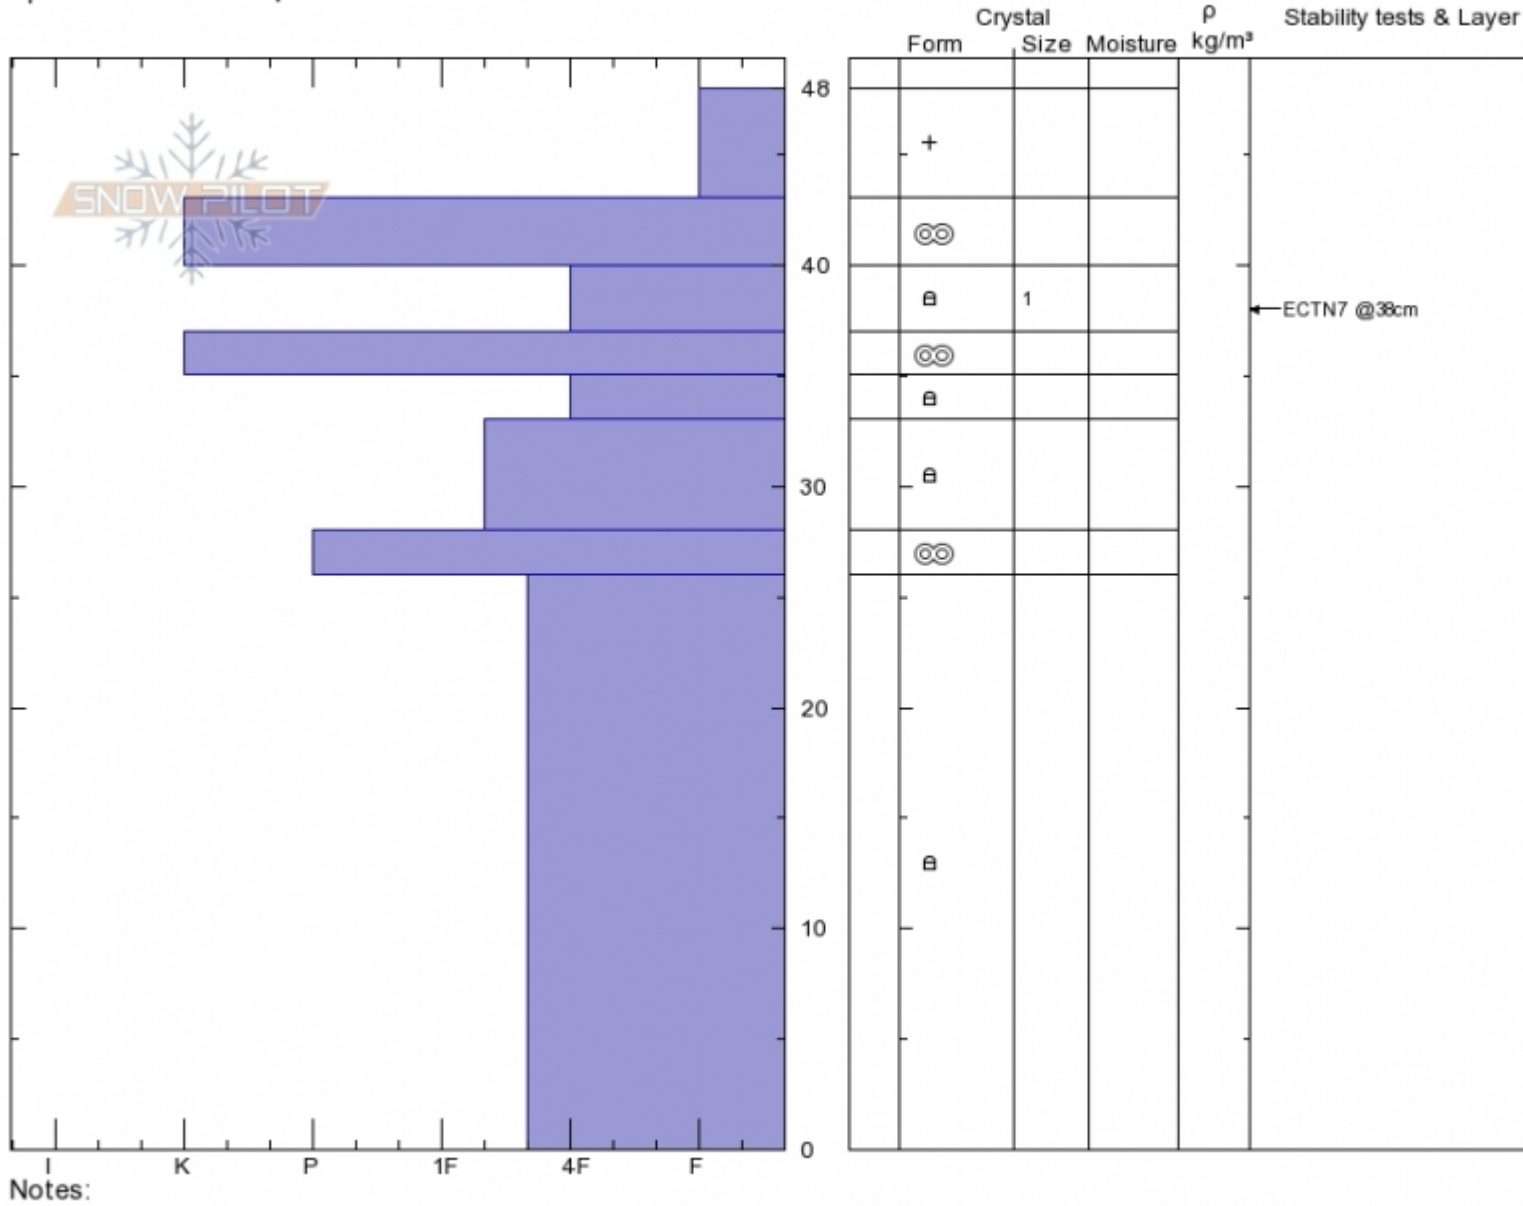

Lower east Mt Republic Beau Fredlund
Absaroka Range 11/16/2019 - 3:00pm
MT Co-ord: 45.00086N, -109.94285E
 Elevation: 8887 ft Slope Angle: 27°
 Aspect: 85° Wind Loading:
 Specifics: We skied slope

Stability:
 Air Temperature:
 Sky Cover:
 Precipitation:
 Wind:

HS:48 Layer Notes:
 40-37cm: Problematic layer

Advisory Region
 Cooke City
 Longitude
 -109.96W
 Latitude
 45.00N
 Cooke City, 2019-11-24