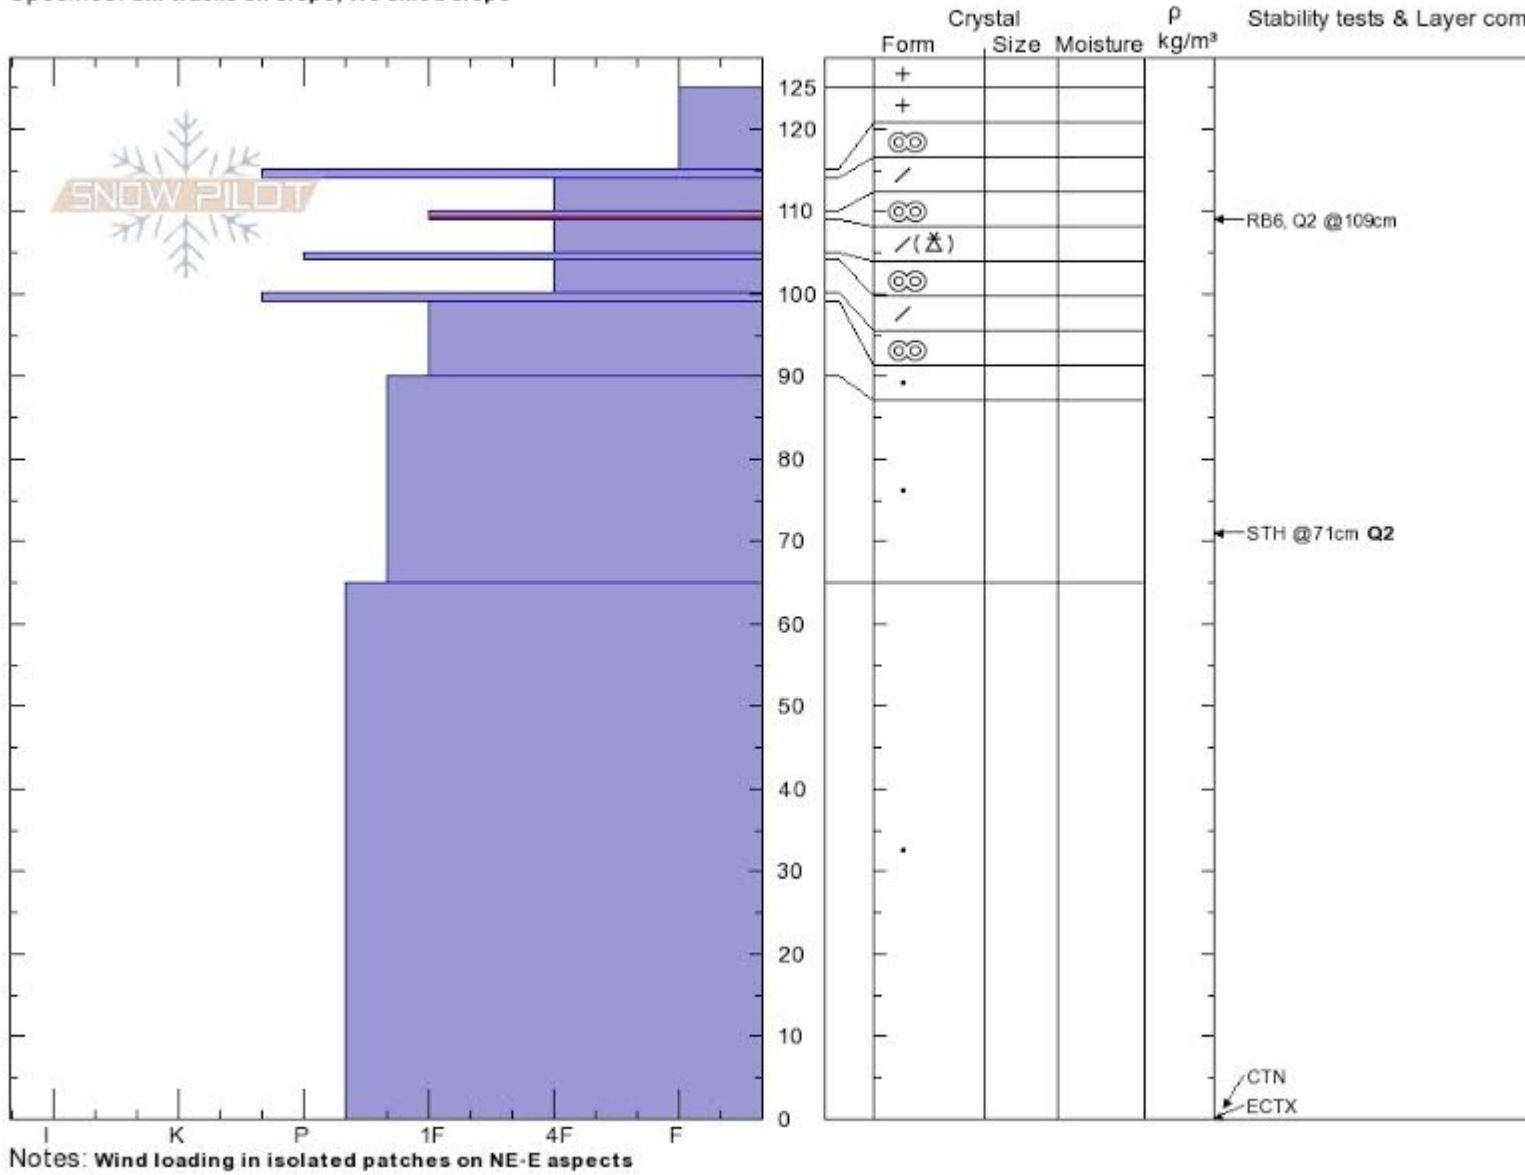

Mt. Blackmore
Gallatin Range-N
MT
 Elevation: **2843 m**
 Aspect: **NE**
 Specifics: **Ski tracks on slope; We skied slope**

Kevin Stewart
11/23/2019 - 12:41pm
 Co-ord: **45.44311N, -110.99828W**
 Slope Angle: **35°**
 Wind Loading: **no**

Stability: **Good**
 Air Temperature: **-2.8°C**
 Sky Cover: **OVC**
 Precipitation: **NO**
 Wind: **E Moderate**

HS: **125** Layer Notes:
 110-109cm: **Problematic layer**

Advisory Region
 Northern Gallatin
 Longitude
 -111.00W
 Latitude
 45.44N
 Northern Gallatin, 2019-11-24