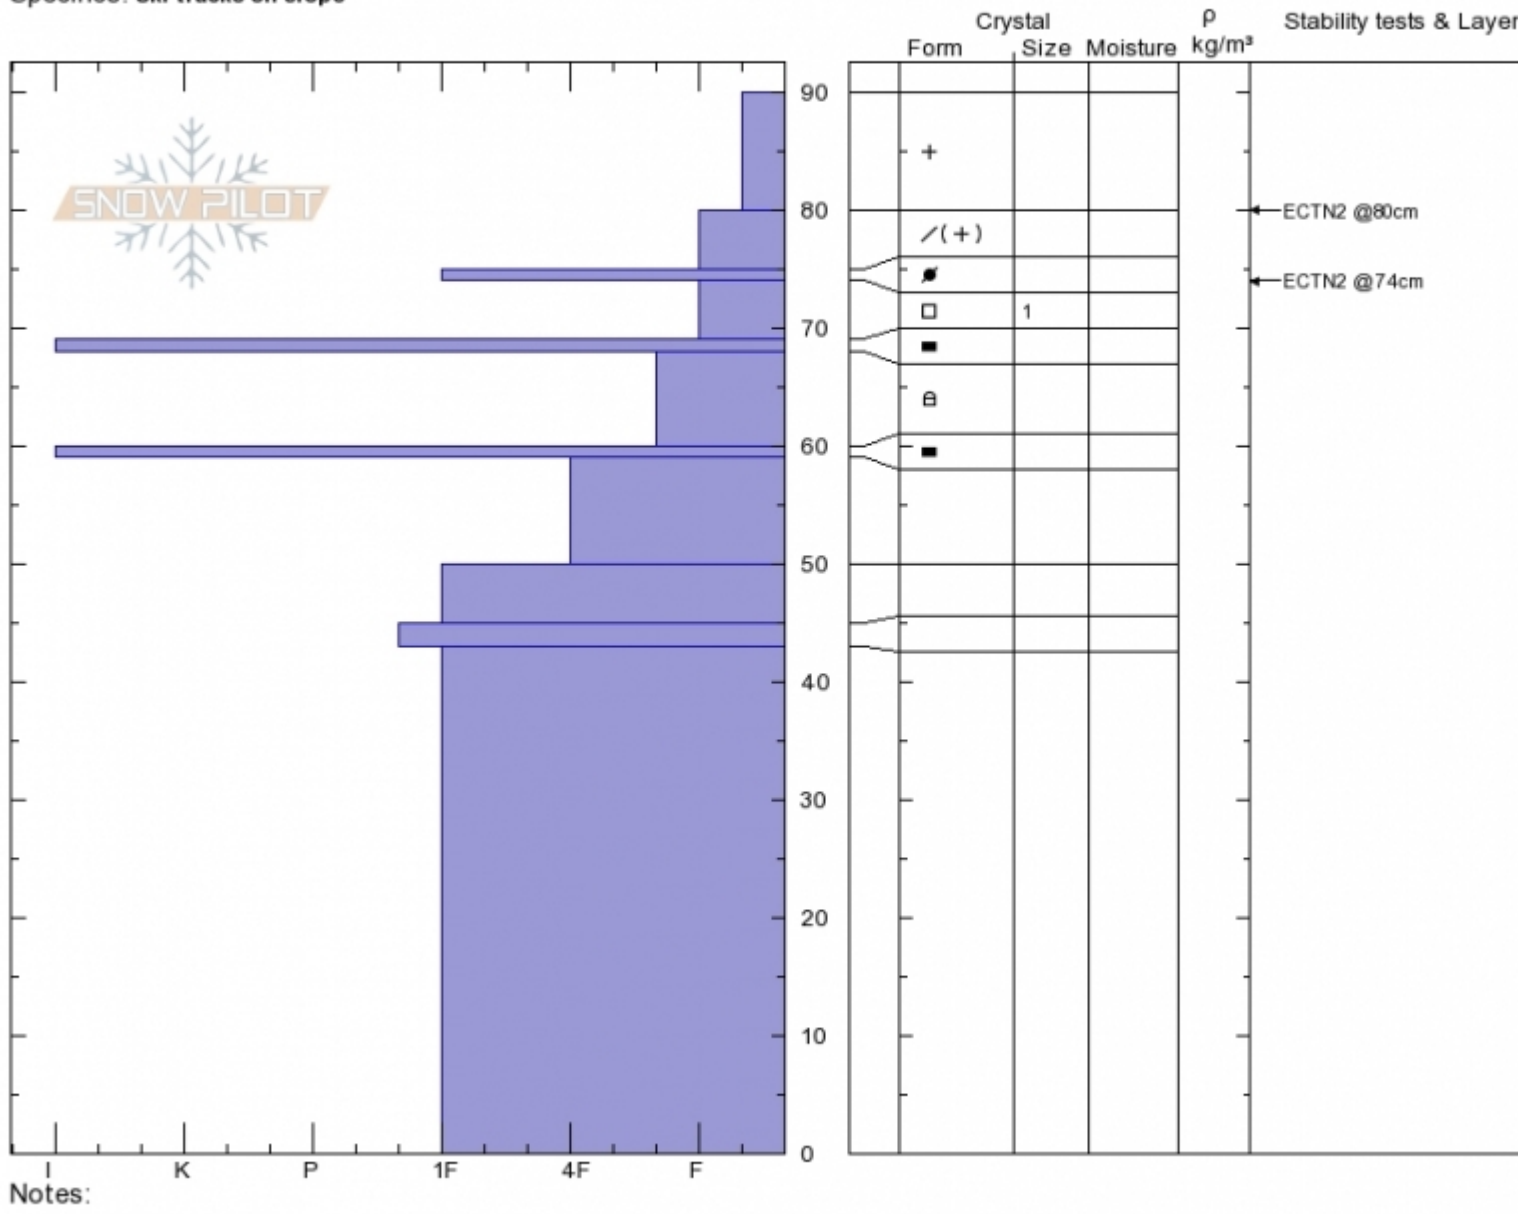

**Beehive, Going Home**  
**Madison Range-N**  
**MT**  
 Elevation: **9065 ft**  
 Aspect: **294°**  
 Specifics: **Ski tracks on slope**

**Spencer Jonas**  
**11/30/2019 - 11:30am**  
 Co-ord: **45.33212N, -111.38560W**  
 Slope Angle: **29°**  
 Wind Loading:

Stability:  
 Air Temperature:  
 Sky Cover: **FEW**  
 Precipitation: **NO**  
 Wind: **Calm**

HS: **90**    Layer Notes:

Advisory Region  
 Northern Madison  
 Longitude  
 -111.39W  
 Latitude  
 45.34N  
 Northern Madison, 2019-11-30