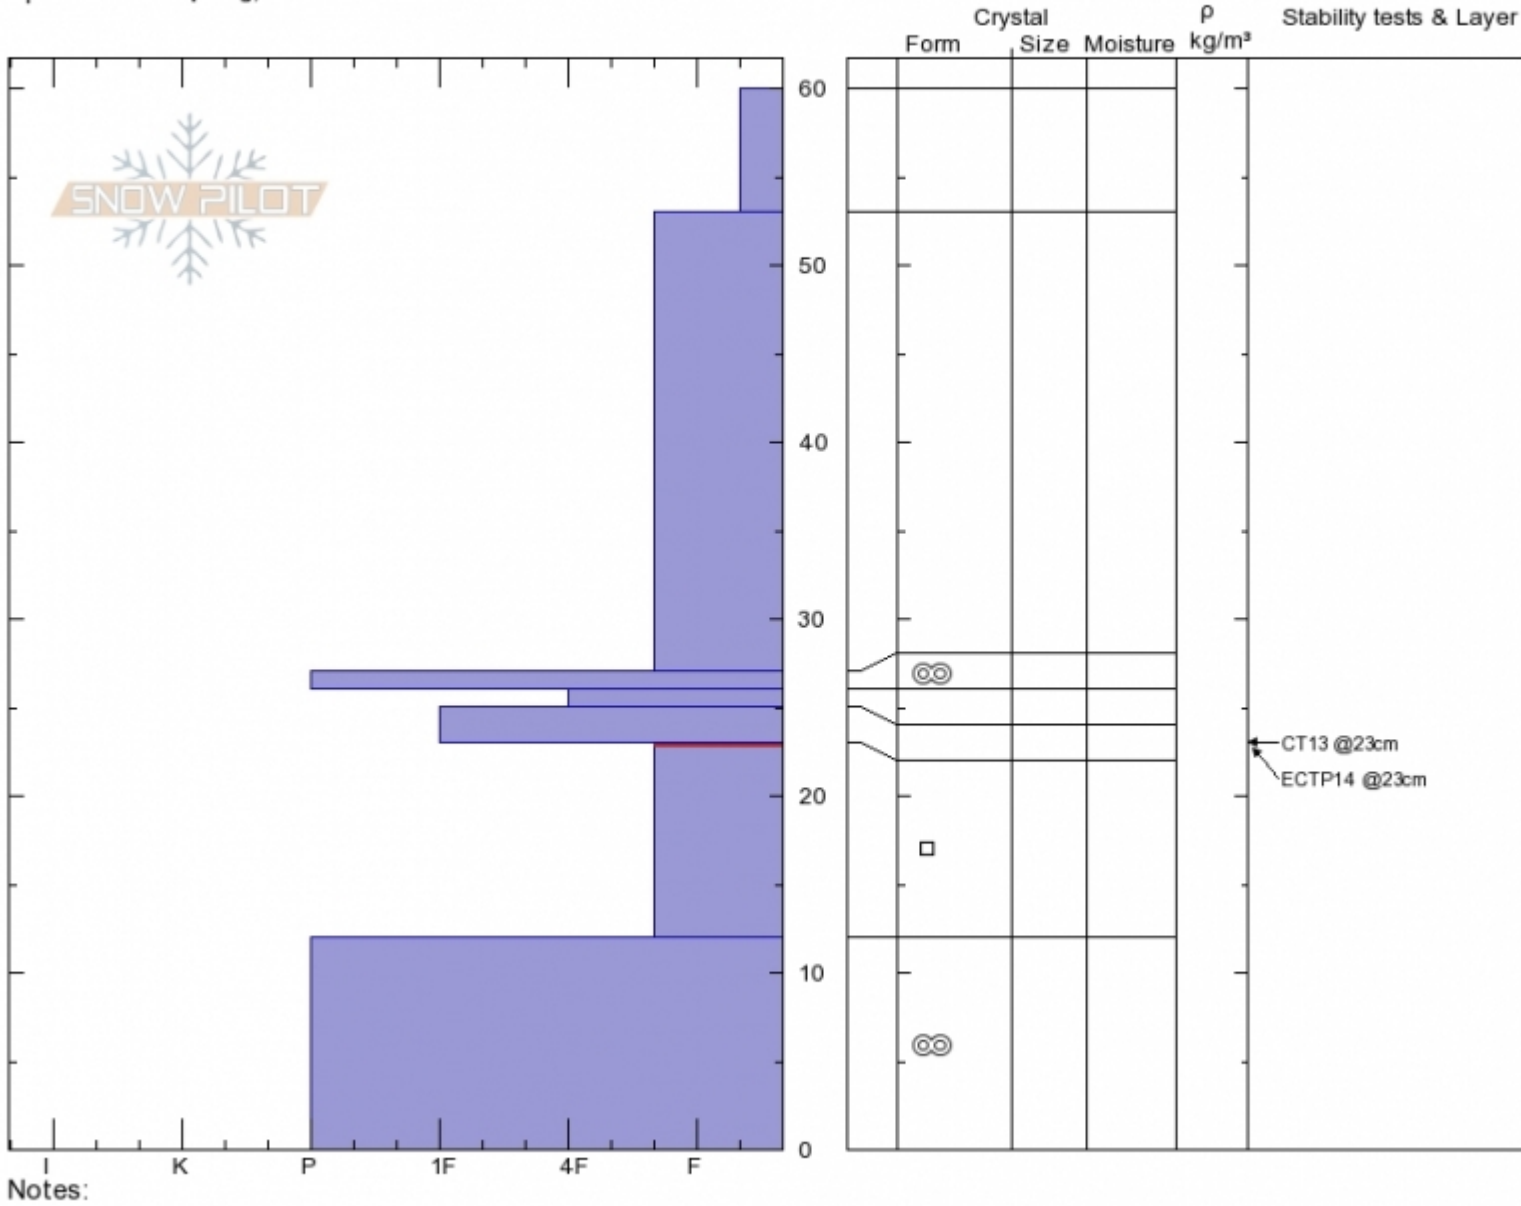

**Ski Hill W Yellowstone**  
**Lionhead Range**  
**MT**  
 Elevation: **8007 ft**  
 Aspect: **50°**  
 Specifics: **Collapsing, localized**

**Dave Zinn**  
**12/01/2019 - 12:00pm**  
 Co-ord: **44.69795N, -111.29421W**  
 Slope Angle: **22°**  
 Wind Loading: **no**

Stability: **Poor**  
 Air Temperature: **-8.6°C**  
 Sky Cover: **FEW**  
 Precipitation: **NO**  
 Wind: **Calm**

HS: **60**      Layer Notes:  
 23-12cm: **Problematic layer**

Advisory Region  
 Lionhead Range  
 Longitude  
 -111.29W  
 Latitude  
 44.70N  
 Lionhead Range, 2019-12-01