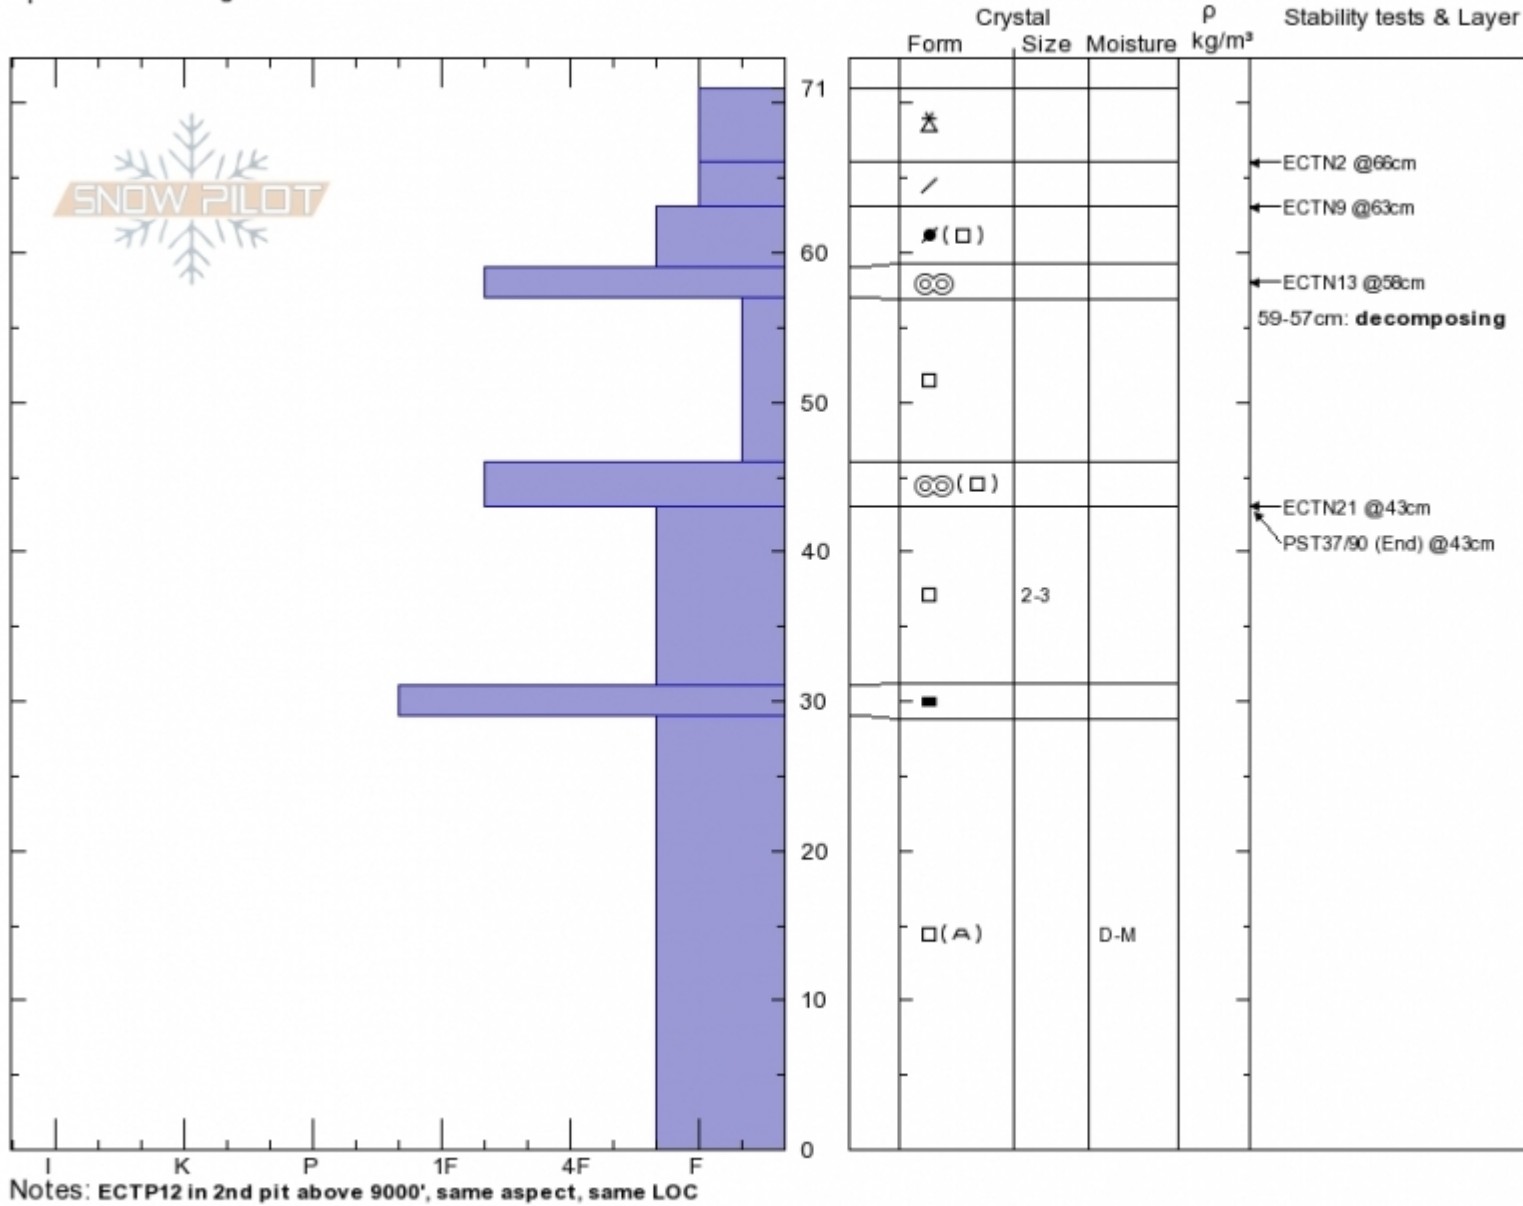

N. Bridgers
 Bridger Range
 MT
 Elevation: 5174 ft
 Aspect: 67°
 Specifics: Cracking

Gabrielle Antonioli
 12/08/2019 - 2:00pm
 Co-ord: 45.93331N, -110.97090W
 Slope Angle: 33°
 Wind Loading: yes

Stability: Fair
 Air Temperature:
 Sky Cover: BKN
 Precipitation: S2
 Wind: W Moderate

HS:71
 Layer Notes:
 59-57cm: decomposing
 43-31cm: Problematic layer

Advisory Region
 Bridger Range
 Longitude
 -110.98W
 Latitude
 45.92N
 Bridger Range, 2019-12-09