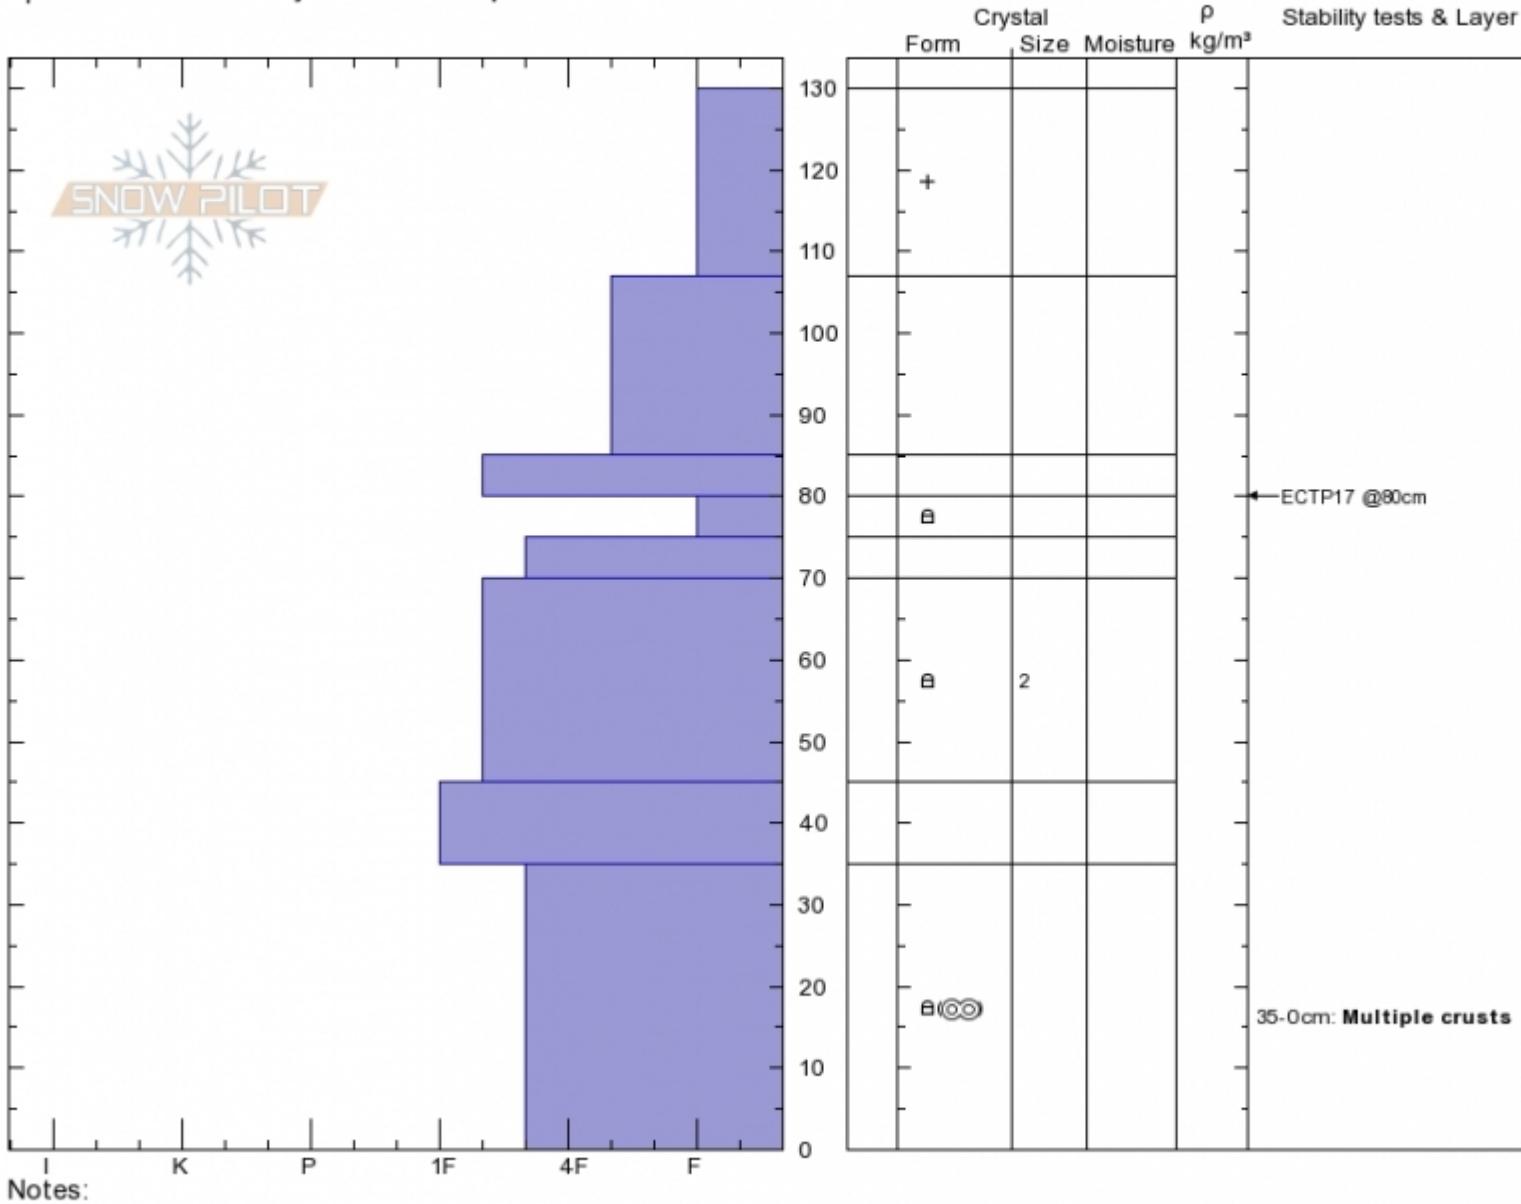

Scotch Bonnet
Cooke City
MT
 Elevation: **9800 ft**
 Aspect: **185°**
 Specifics: **Recent activity on different slopes**

Ian Hoyer
12/09/2019 - 10:00am
 Co-ord: **45.06970N, -109.94284W**
 Slope Angle: **25°**
 Wind Loading:

Stability: **Fair**
 Air Temperature:
 Sky Cover: **BKN**
 Precipitation: **NO**
 Wind: **Calm**

HS: **130** Layer Notes:
 80-75cm: **Problematic layer**
 35-0cm: **Multiple crusts**

Advisory Region
 Cooke City
 Longitude
 -109.95W
 Latitude
 45.06N
 Cooke City, 2019-12-09