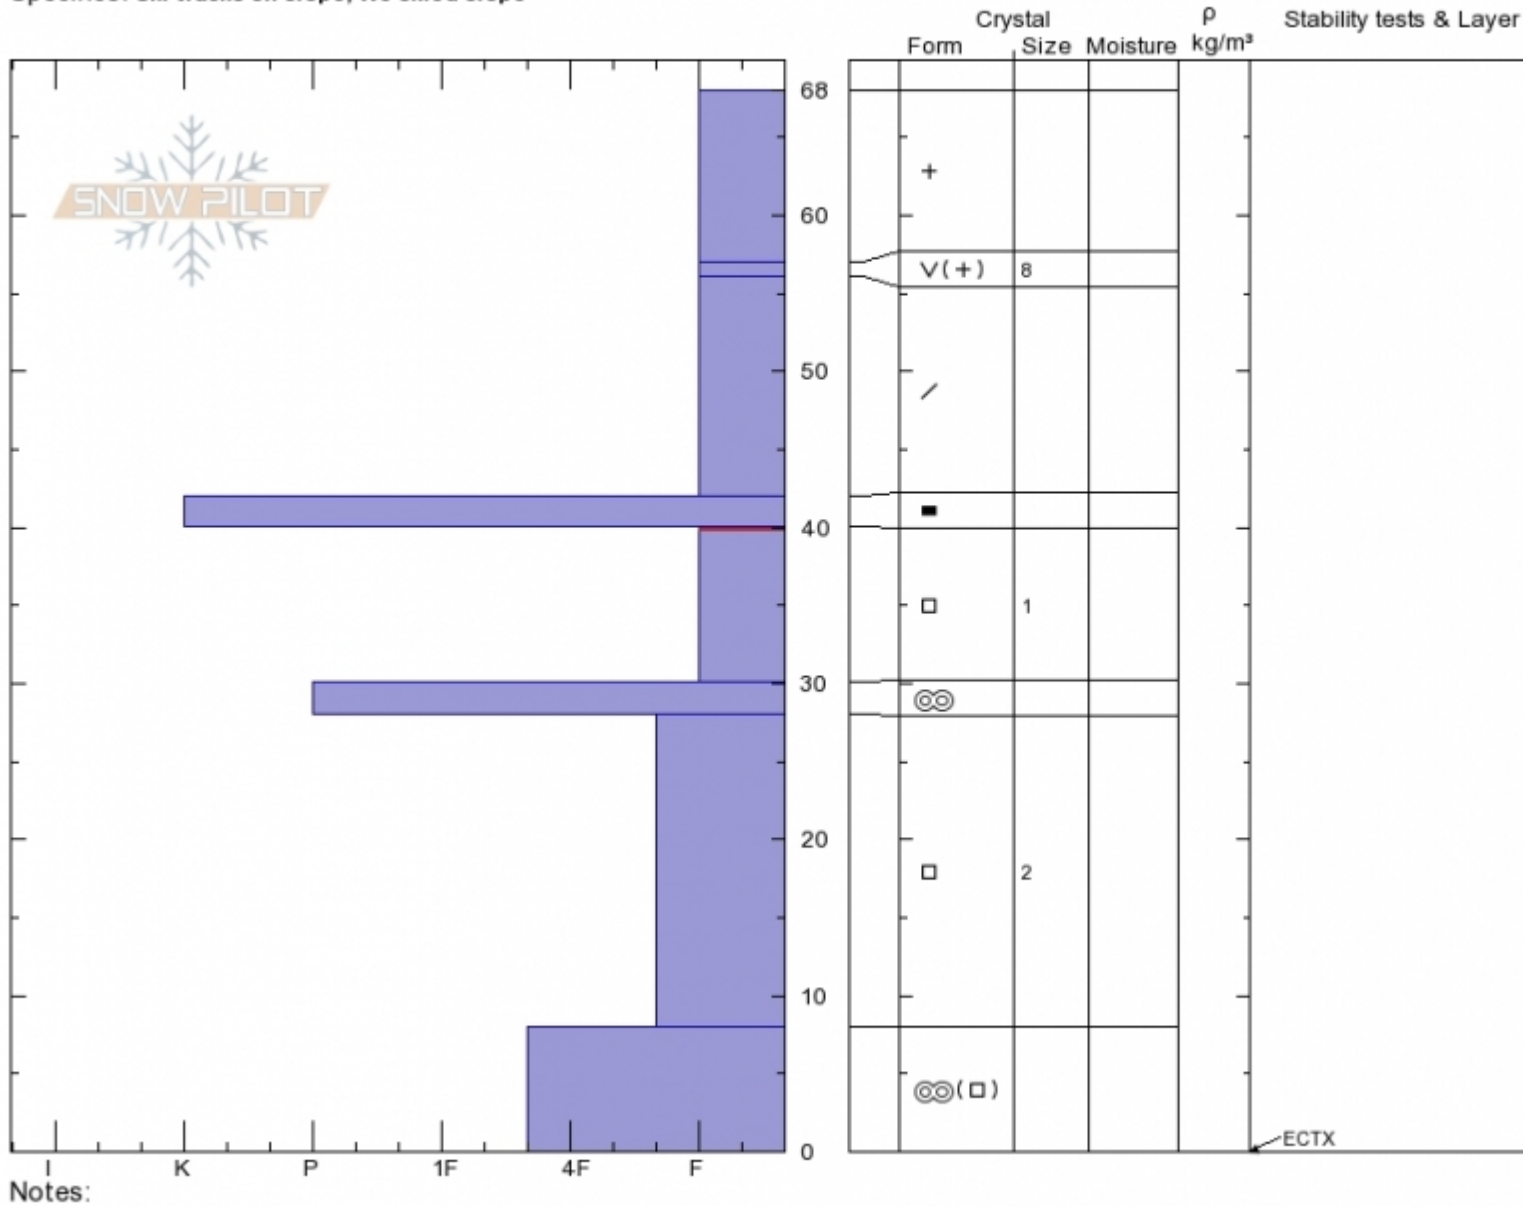

Beehive-Middle Basin Ian Hoyer
Madison Range-N 12/11/2019 - 12:00pm
MT Co-ord: 45.33569N, -111.38410W
 Elevation: 9646 ft Slope Angle: 30°
 Aspect: 100° Wind Loading: no
 Specifics: Ski tracks on slope; We skied slope

Stability: Fair
 Air Temperature:
 Sky Cover: OVC
 Precipitation: NO
 Wind: **W Light Breeze**

HS:68 Layer Notes:
 40-30cm: **Problematic layer**

Advisory Region
 Northern Madison
 Longitude
 -111.39W
 Latitude
 45.34N
 Northern Madison, 2019-12-11