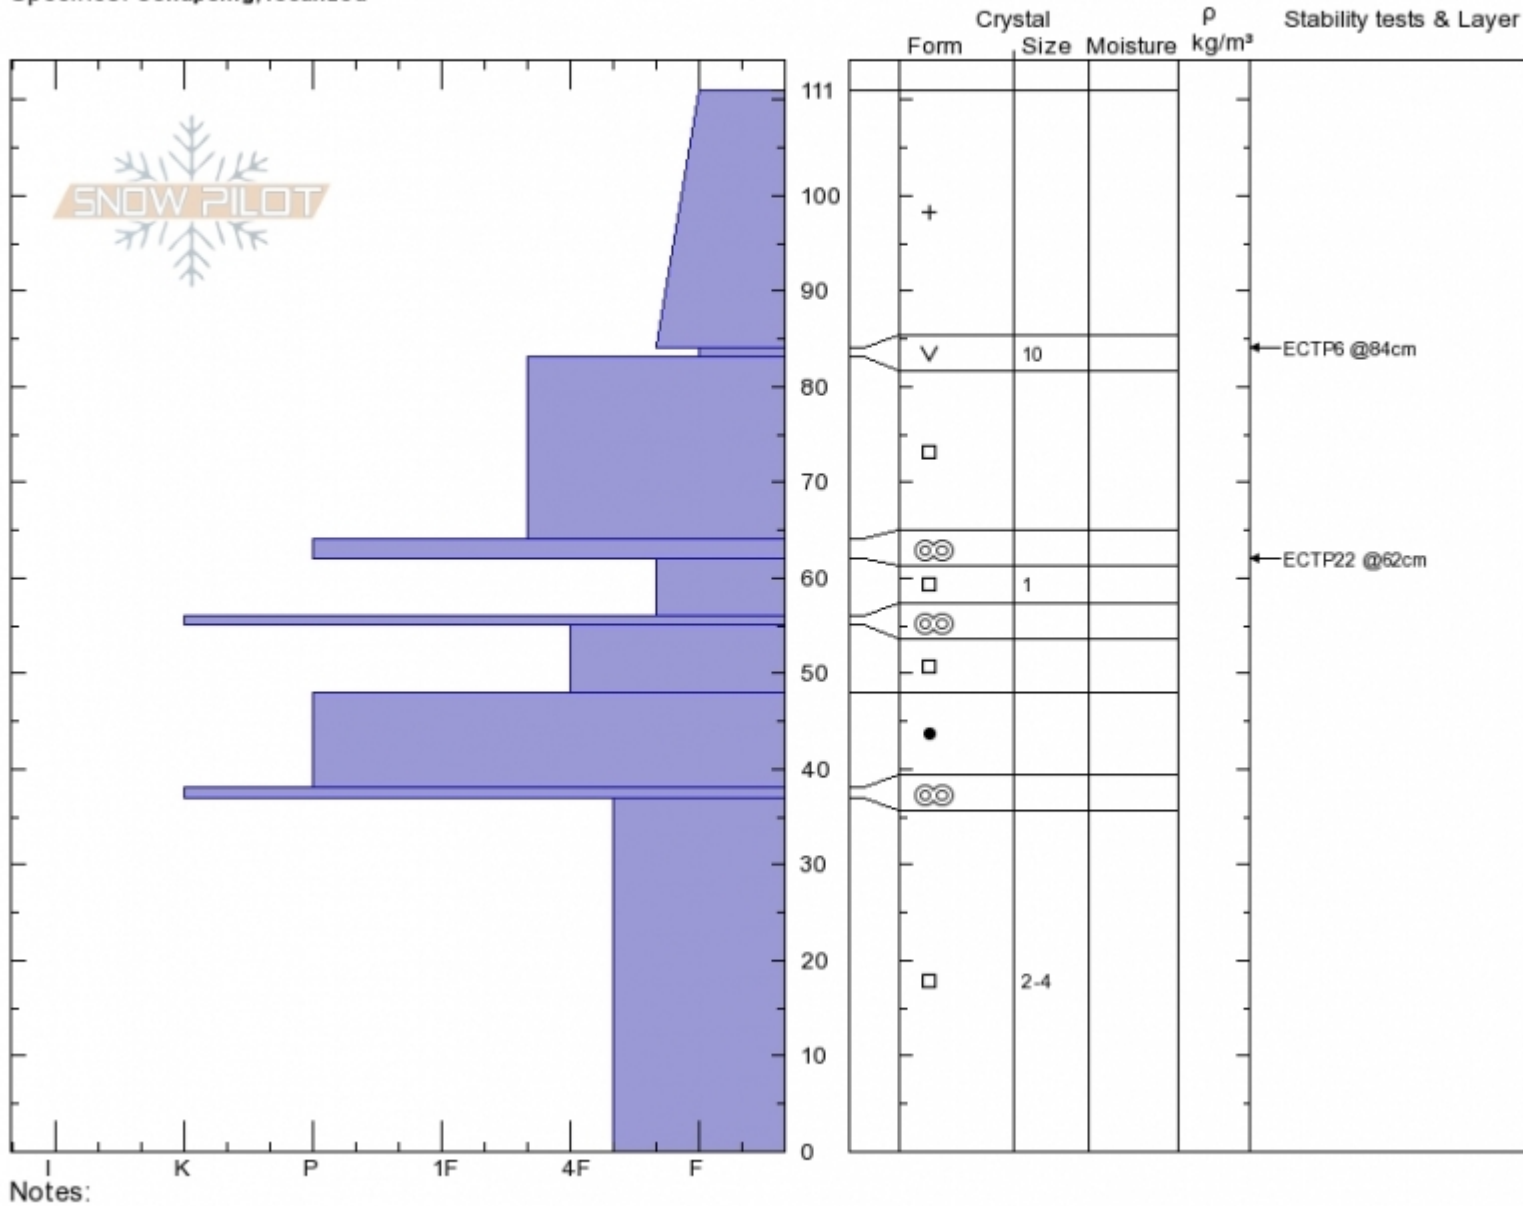

2nd Yellowmule
 Madison Range-N
 MT
 Elevation: 9400 ft
 Aspect: 45°
 Specifics: Collapsing, localized

Ian Hoyer
 12/12/2019 - 11:00am
 Co-ord: 45.17740N, -111.40093W
 Slope Angle: 25°
 Wind Loading: no

Stability: **Poor**
 Air Temperature:
 Sky Cover: **OVC**
 Precipitation: **NO**
 Wind: **Calm**

HS:111 Layer Notes:
 84-83cm: **Problematic layer**

Notes:
 Advisory Region
 Northern Madison
 Longitude
 -111.38W
 Latitude
 45.17N
 Northern Madison, 2019-12-12