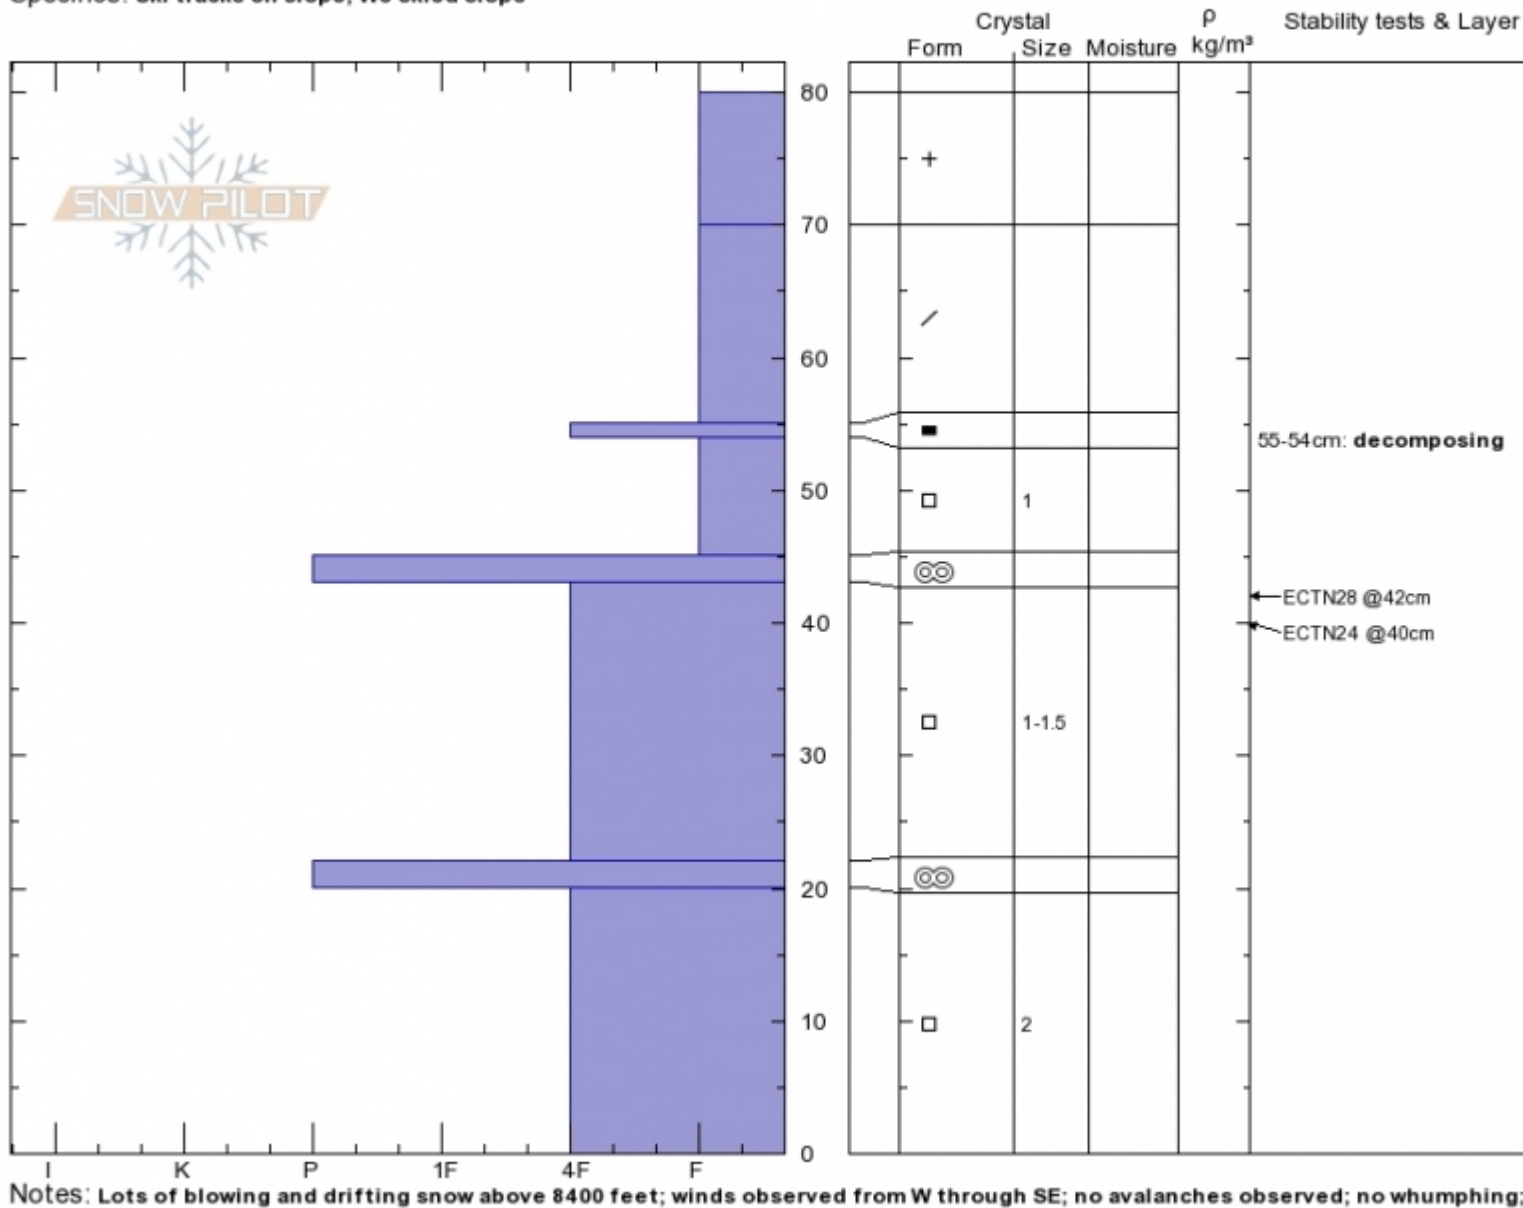

Mt Blackmore Dec 12  
 Gallatin Range-N  
 MT  
 Elevation: 9418 ft  
 Aspect: E  
 Specifics: Ski tracks on slope; We skied slope

Alexis Alloway  
 12/12/2019 - 11:15am  
 Co-ord: 12T 500092E 5032524N  
 Slope Angle: 30°  
 Wind Loading: yes

Stability: **Good**  
 Air Temperature:  
 Sky Cover: **BKN**  
 Precipitation: **NO**  
 Wind: **SW Moderate**

HS:80  
 Layer Notes:  
 55-54cm: **decomposing**  
 43-22cm: **Problematic layer**

Advisory Region  
 Northern Gallatin  
 Longitude  
 -111.00W  
 Latitude  
 45.44N  
 Northern Gallatin, 2019-12-13