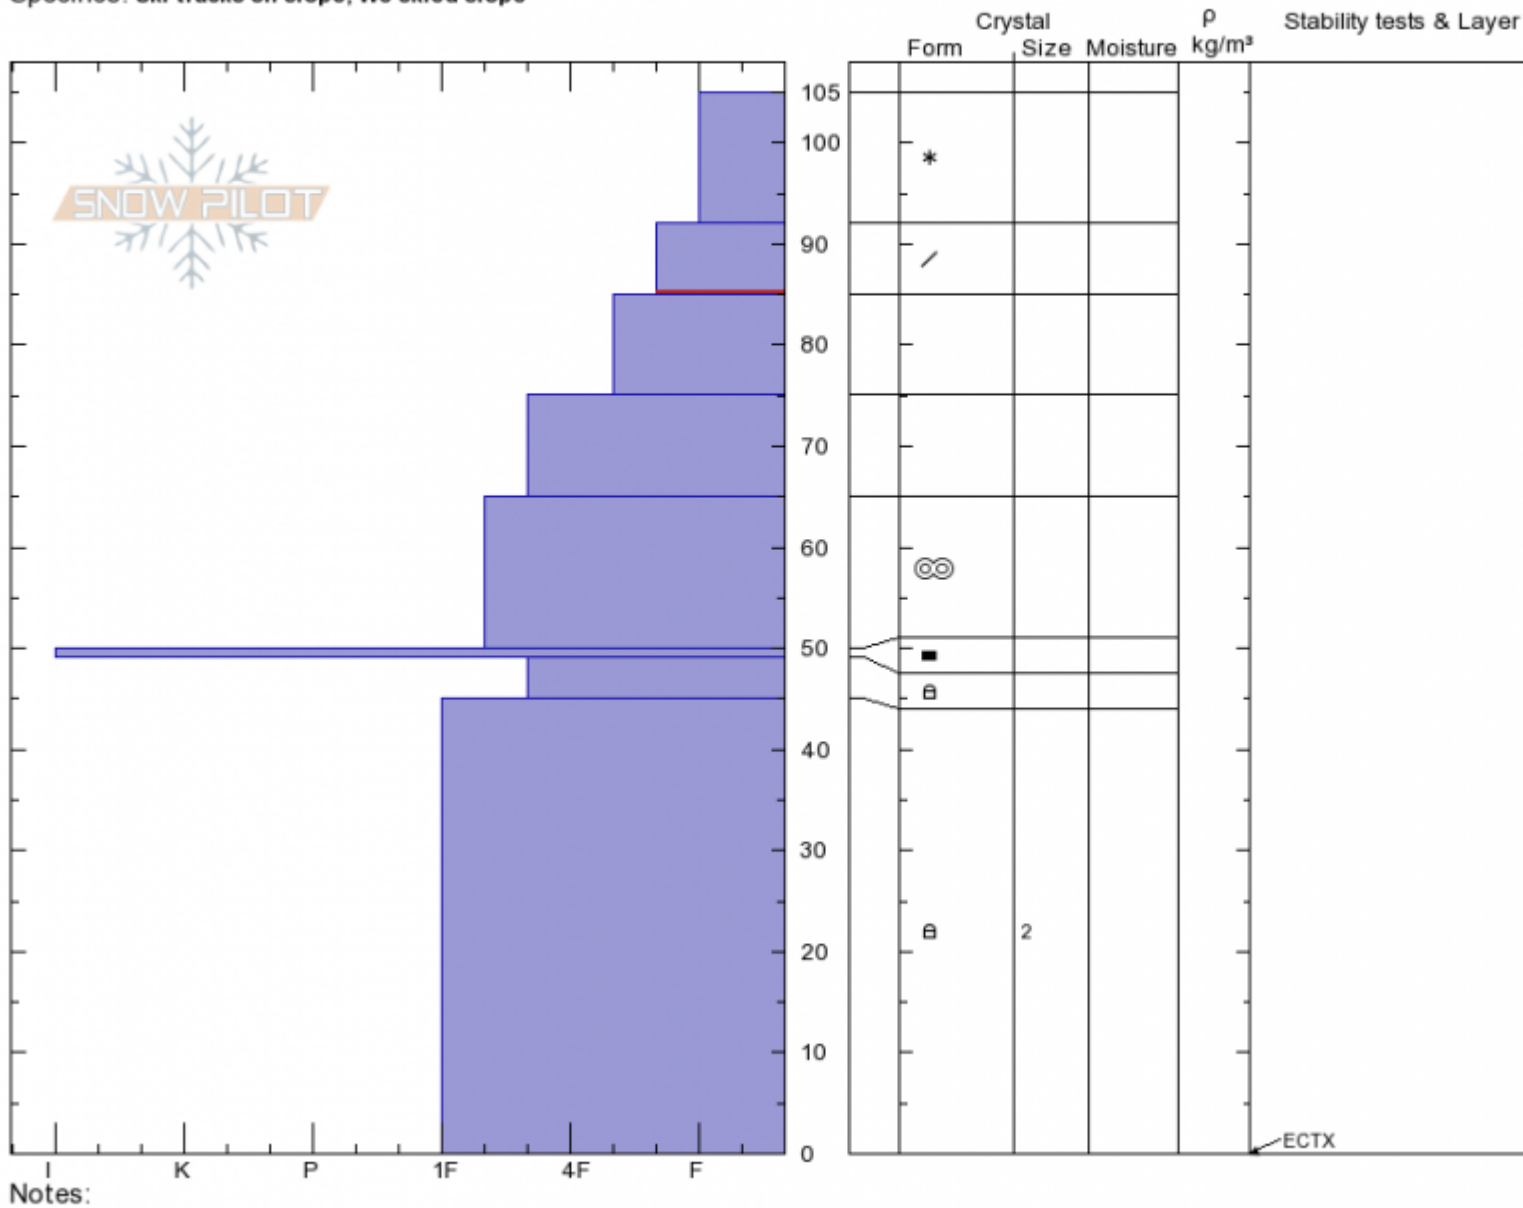

The Ramp
Bridger Range
MT
 Elevation: **8260 ft**
 Aspect: **33°**
 Specifics: **Ski tracks on slope; We skied slope**

Andrew Schauer
12/15/2019 - 12:00pm
 Co-ord: **45.82889N, -110.93170W**
 Slope Angle: **34°**
 Wind Loading: **no**

Stability: **Fair**
 Air Temperature: **-12°C**
 Sky Cover: **OVC**
 Precipitation: **S-1**
 Wind: **SW Light Breeze**

HS: **105** Layer Notes:
 92-85cm: **Problematic layer**

Advisory Region
 Bridger Range
 Longitude
 -110.93W
 Latitude
 45.83N
 Bridger Range, 2019-12-15