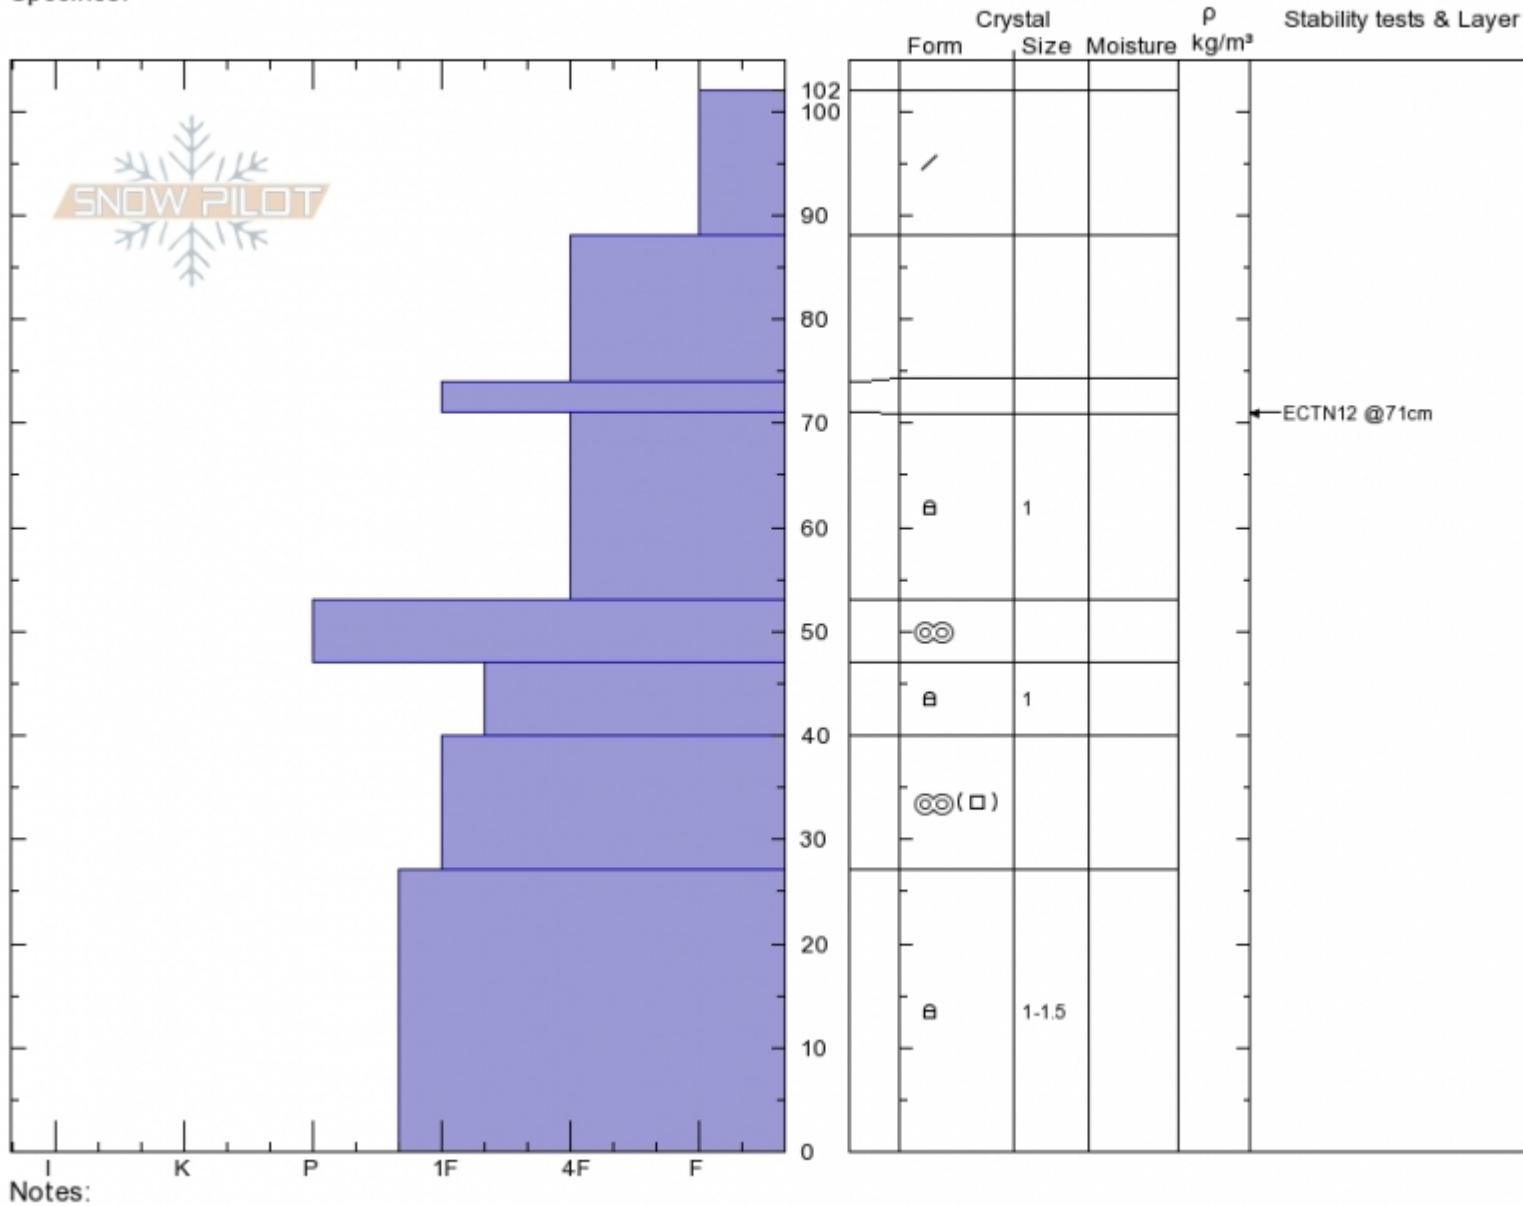

Blackmore, East Face
 Gallatin Range-N
 MT
 Elevation: 9585 ft
 Aspect: 140°
 Specifics:

Spencer Jonas
 12/16/2019 - 11:30am
 Co-ord: 45.44712N, -110.99956W
 Slope Angle: 25°
 Wind Loading:

Stability:
 Air Temperature:
 Sky Cover: SCT
 Precipitation: NO
 Wind: Calm

HS:102 Layer Notes:
 71-53cm: Problematic layer

Advisory Region
 Northern Gallatin
 Longitude
 -111.00W
 Latitude
 45.45N
 Northern Gallatin, 2019-12-16