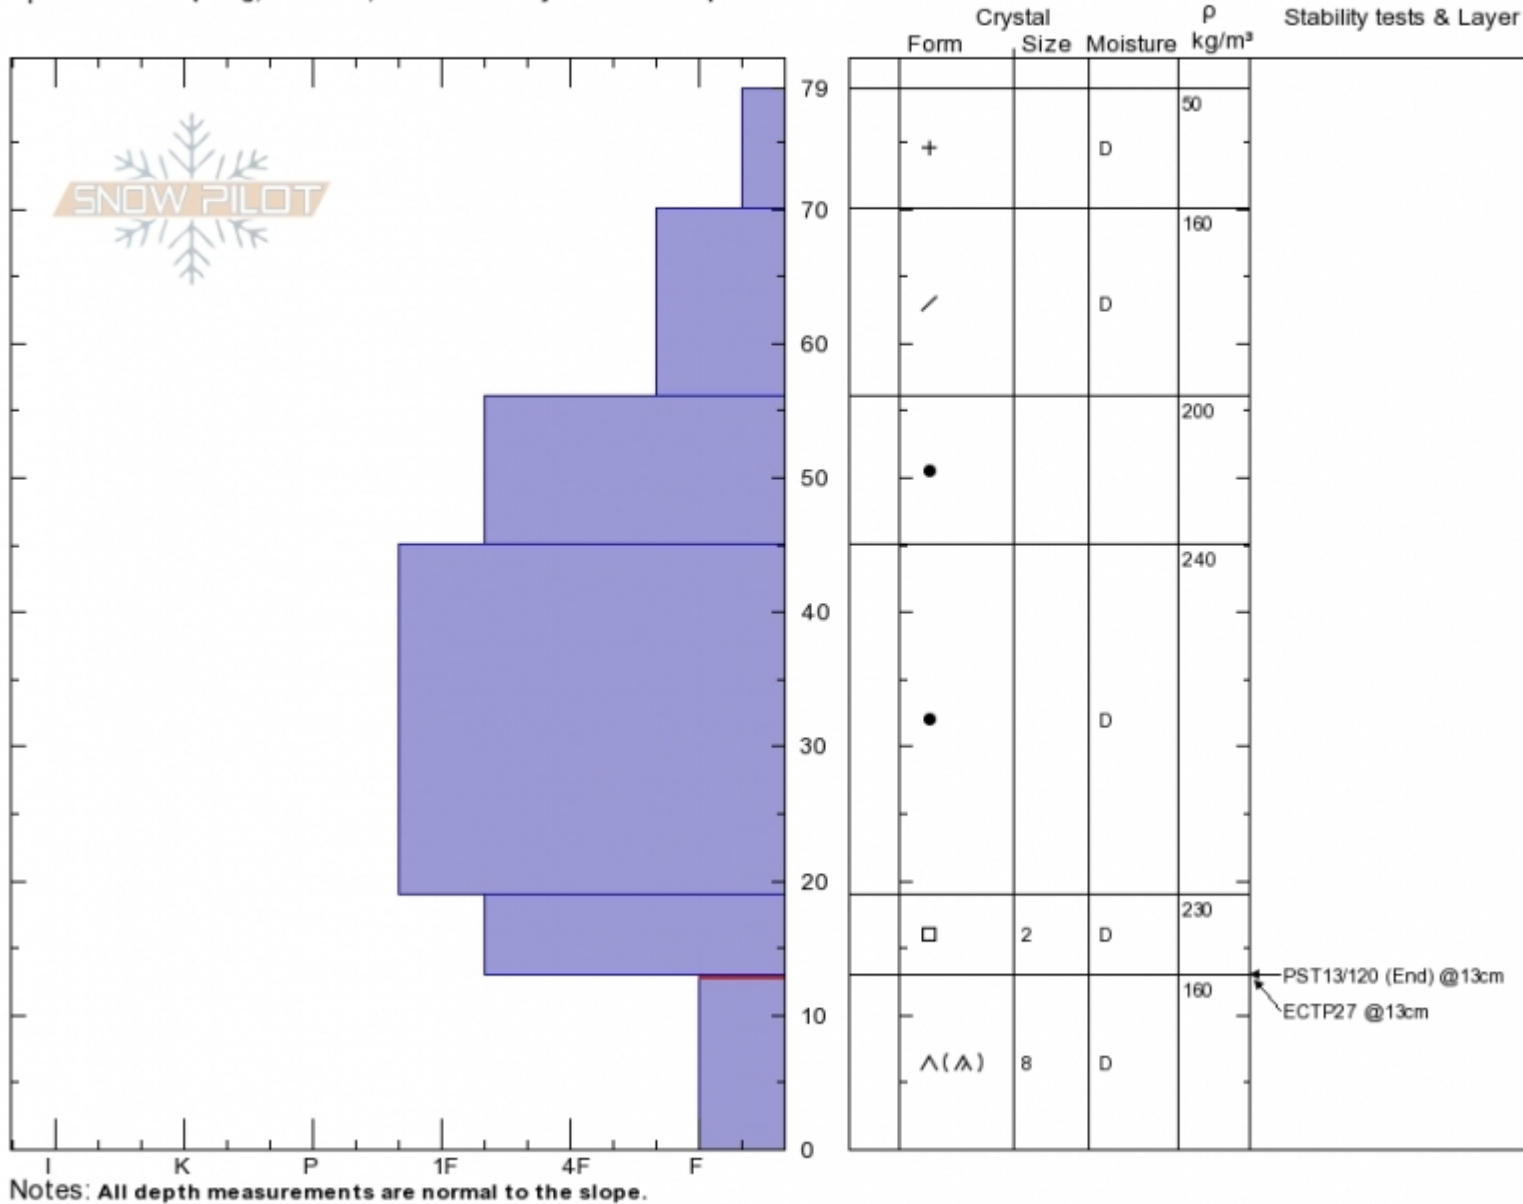

Lionhead Ski Hill  
Henry Mtns  
MT  
Elevation: 2402 m  
Aspect: 70°  
Specifics: Collapsing, localized; Recent activity on similar slopes

Karl Birkeland  
12/17/2019 - 12:30pm  
Co-ord: 44.70095N, -111.29160W  
Slope Angle: 26°  
Wind Loading: no

Stability: **Poor**  
Air Temperature:  
Sky Cover: **BKN**  
Precipitation: **NO**  
Wind: **Calm**

HS:79 Layer Notes:  
13-0cm: **Problematic layer**

Advisory Region  
Lionhead Range  
Longitude  
-111.29W  
Latitude  
44.70N

Forecast link: [GNFAC Avalanche Forecast for Wed Dec 18, 2019](#)  
Lionhead Range, 2019-12-18