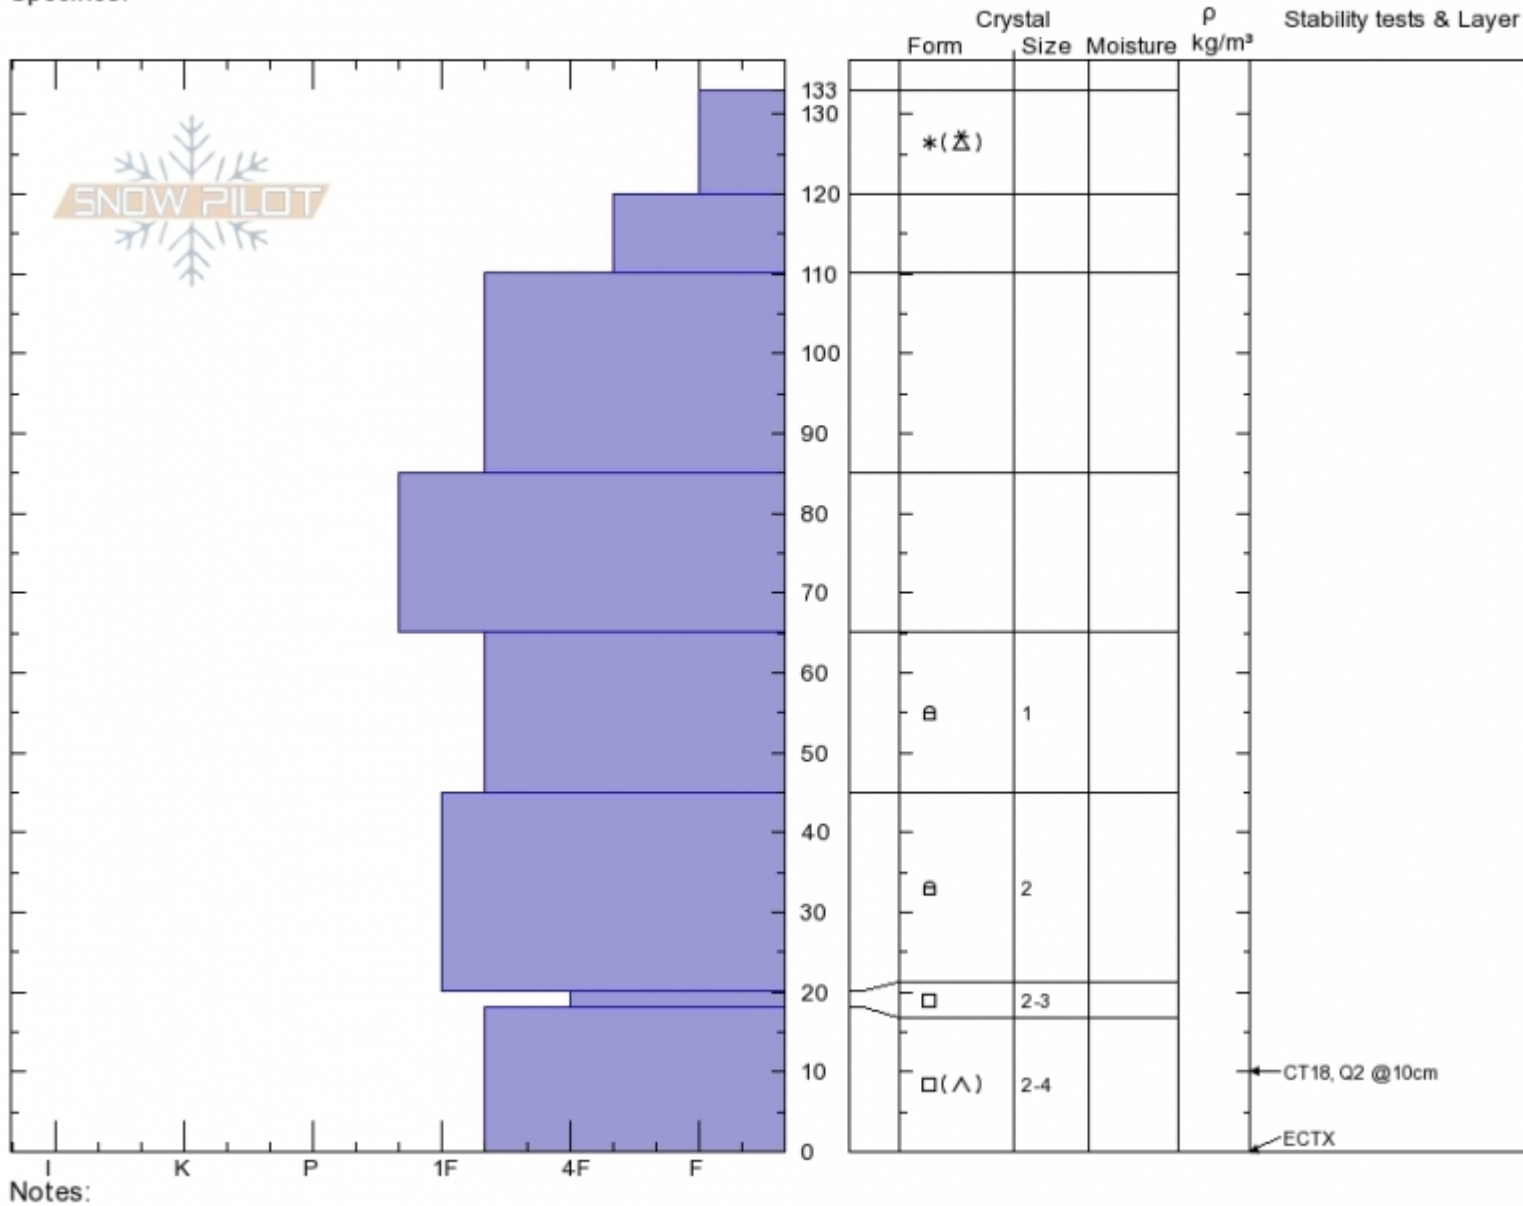

E. Henderson Bench
Cooke City
MT
 Elevation: **9359 ft**
 Aspect: **33°**
 Specifics:

Alex Marienthal
12/20/2019 - 11:00am
 Co-ord: **45.04726N, -109.92224W**
 Slope Angle: **18°**
 Wind Loading: **yes**

Stability: **Good**
 Air Temperature:
 Sky Cover: **OVC**
 Precipitation: **S-1**
 Wind: **SW Moderate**

HS:133 Layer Notes:

Advisory Region
 Cooke City
 Longitude
 -109.95W
 Latitude
 45.06N
 Cooke City, 2019-12-21