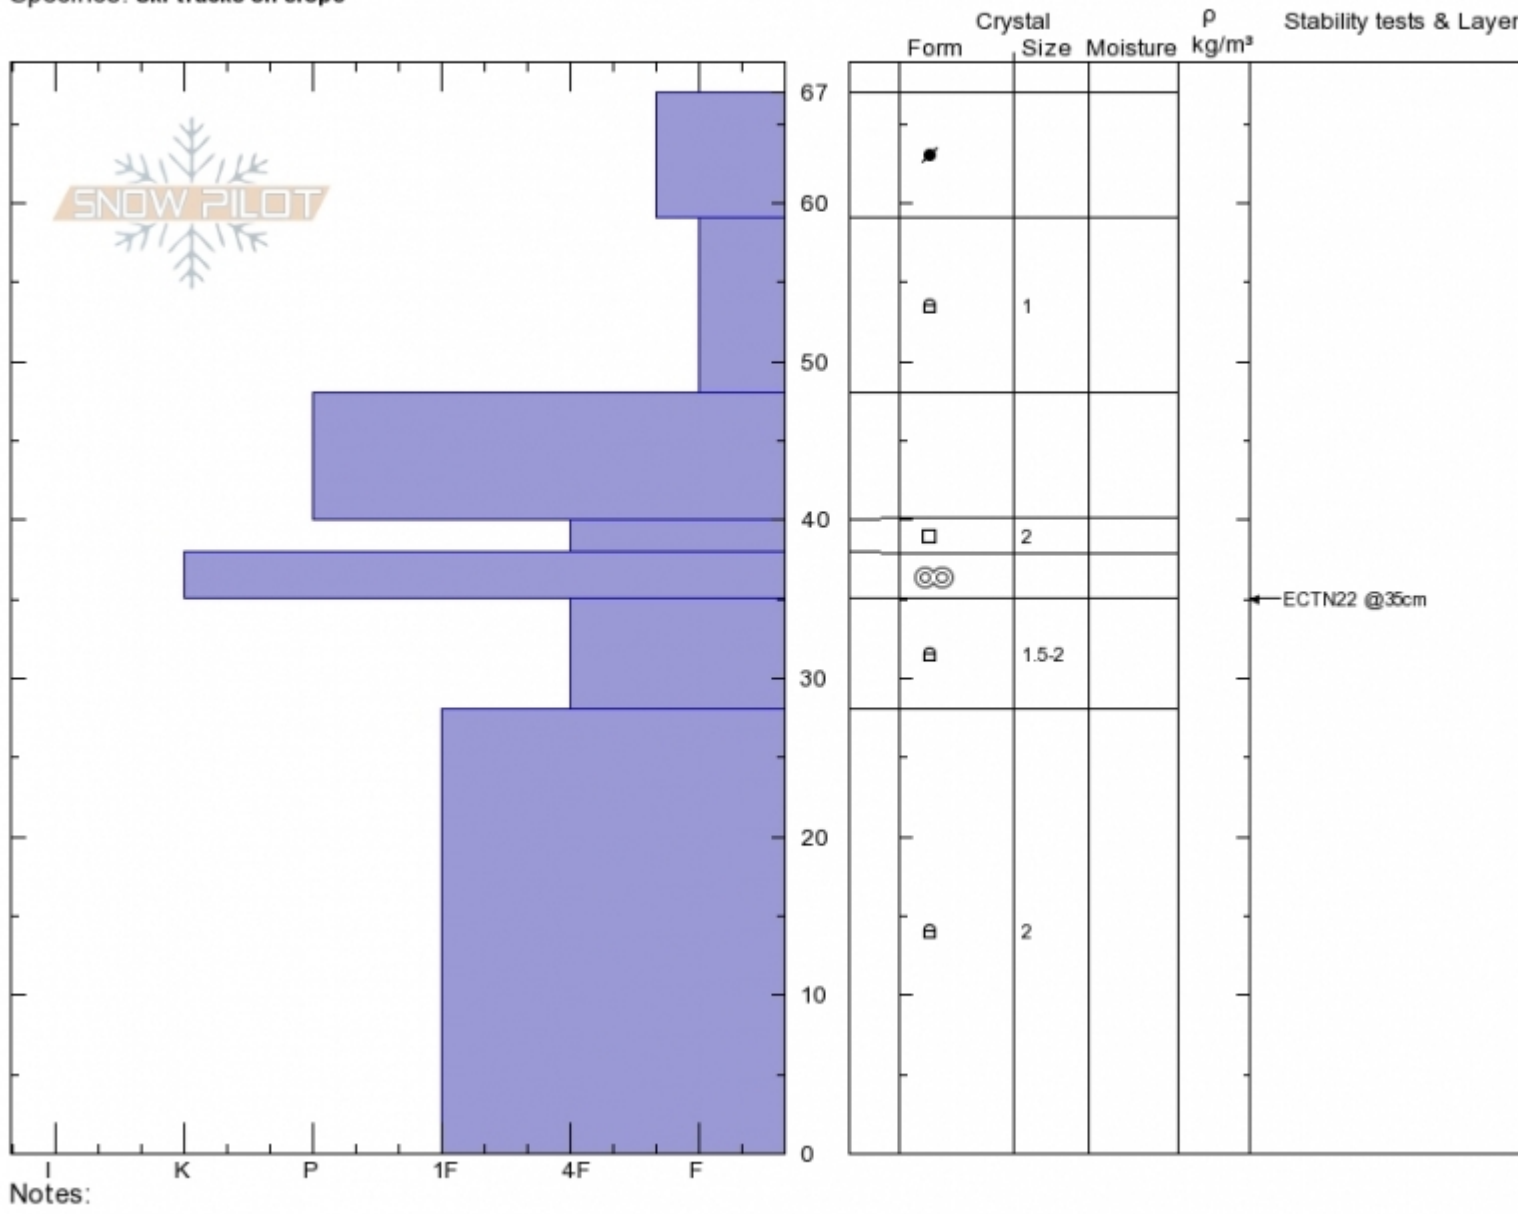

Northside Tyler's  
 Madison Range-N  
 MT  
 Elevation: 8961 ft  
 Aspect: 235°  
 Specifics: Ski tracks on slope

Dave Zinn  
 12/22/2019 - 10:50am  
 Co-ord: 45.32190N, -111.38222W  
 Slope Angle: 18°  
 Wind Loading: previous

Stability: **Good**  
 Air Temperature: -2.5°C  
 Sky Cover: **OVC**  
 Precipitation: **NO**  
 Wind: **S Light Breeze**

HS:67 Layer Notes:

Notes:  
 Advisory Region  
 Northern Madison  
 Longitude  
 -111.39W  
 Latitude  
 45.34N  
 Northern Madison, 2019-12-22