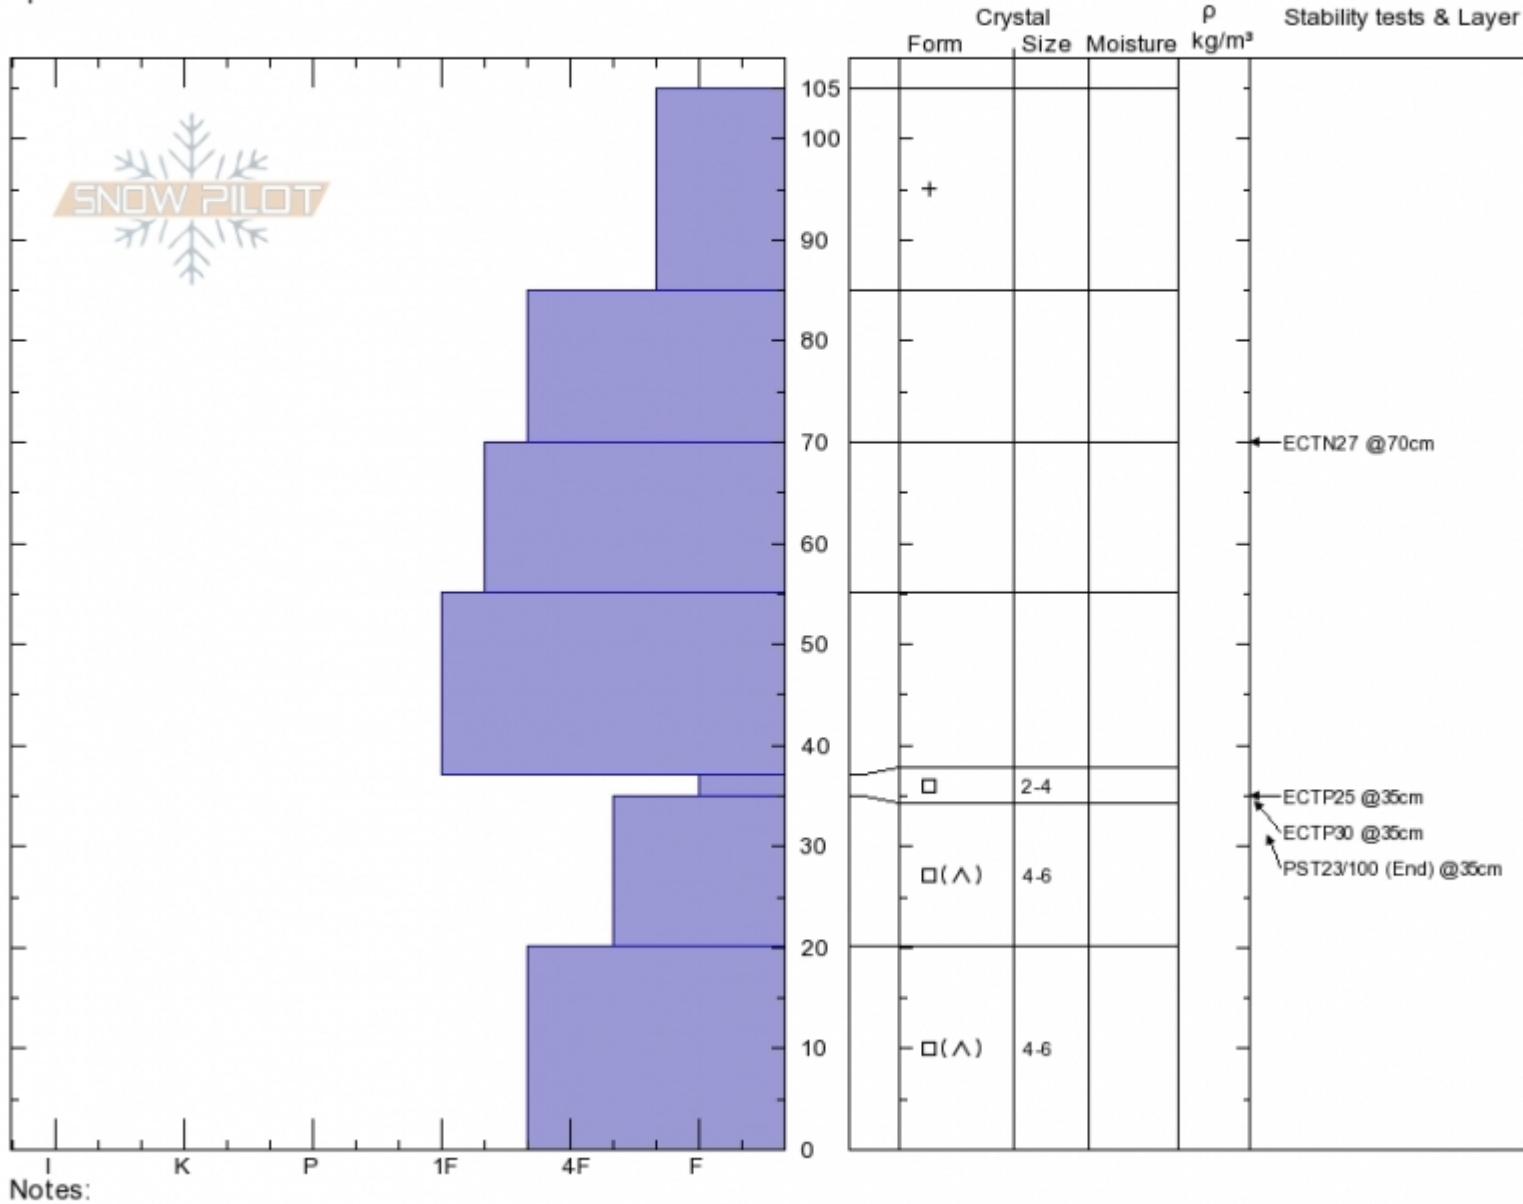

Lionhead wx station  
Lionhead Range  
MT  
Elevation: 8750 ft  
Aspect: 315°  
Specifics:

Alex Marienthal  
12/26/2019 - 11:00am  
Co-ord: 44.71005N, -111.32463W  
Slope Angle: 20°  
Wind Loading:

Stability: **Poor**  
Air Temperature:  
Sky Cover: **BKN**  
Precipitation: **NO**  
Wind: **Calm**

HS:105 Layer Notes:

Advisory Region  
Lionhead Range  
Longitude  
-111.32W  
Latitude  
44.73N  
Lionhead Range, 2019-12-27