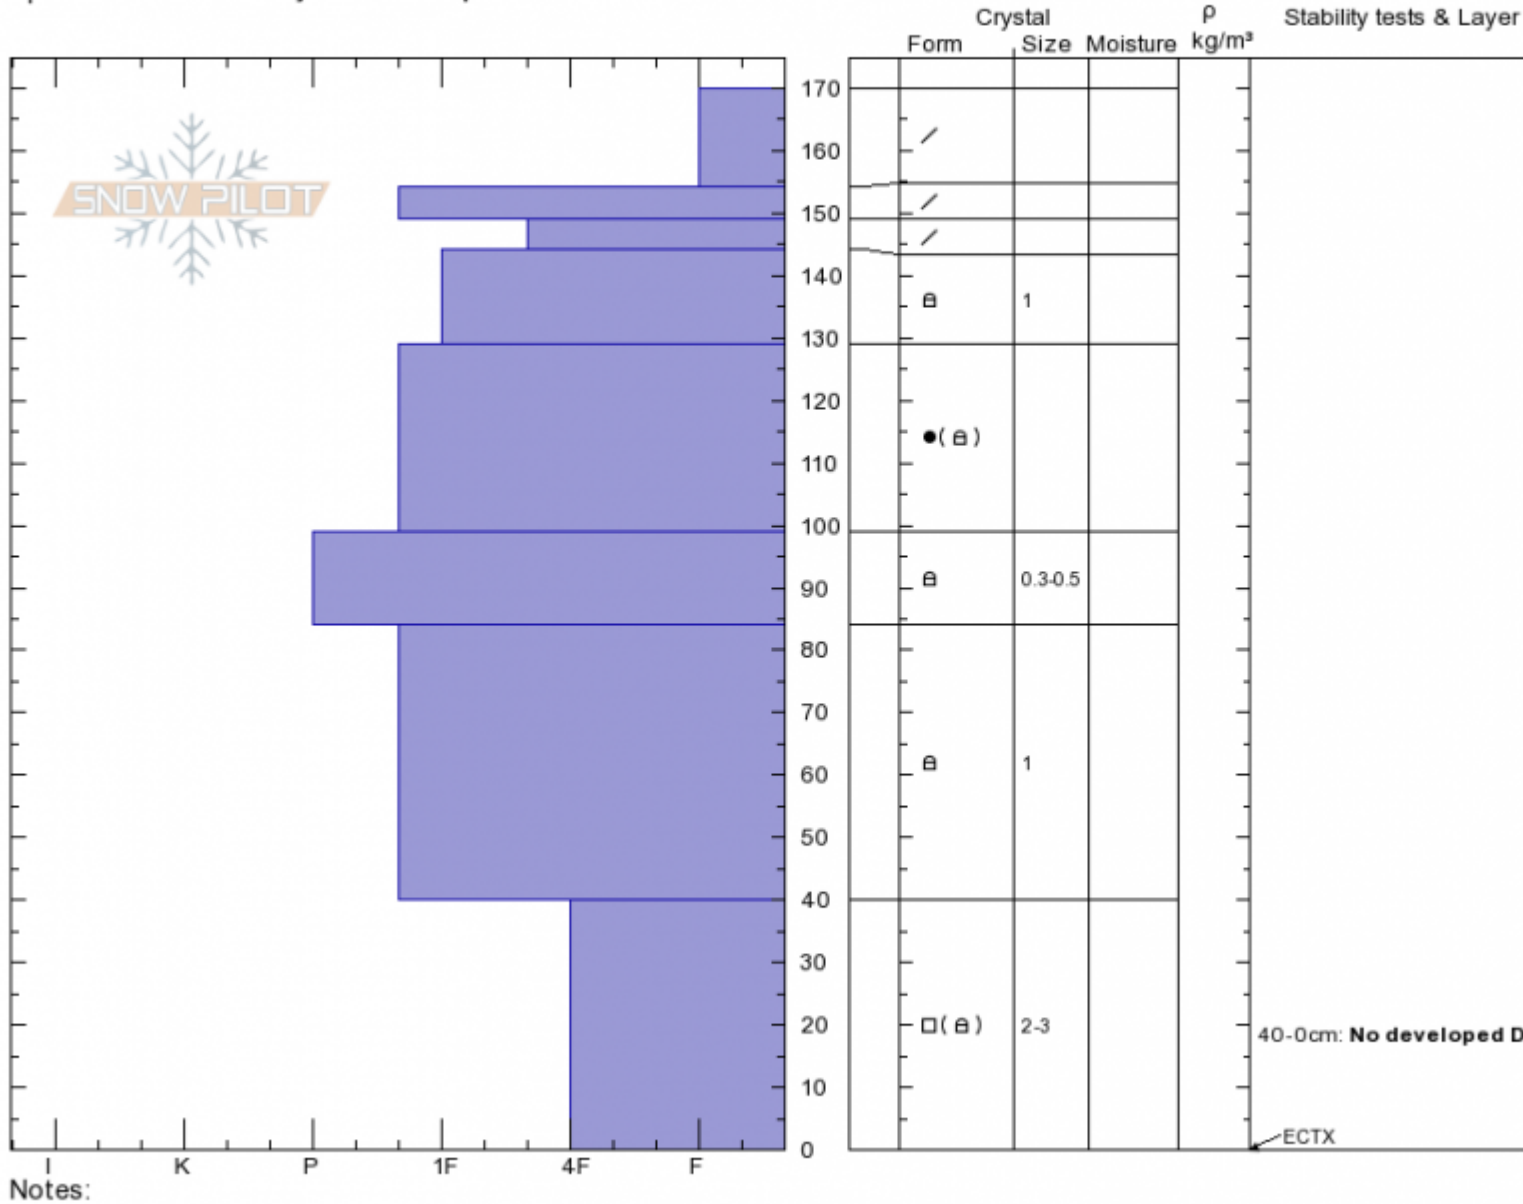

**Almost Died**  
**Cooke City**  
**MT**  
 Elevation: **9820 ft**  
 Aspect: **40°**  
 Specifics: **Recent activity on similar slopes**

**Doug Chabot-Admin**  
**12/29/2019 - 12:00pm**  
 Co-ord: **45.05335N, -109.94276W**  
 Slope Angle: **25°**  
 Wind Loading: **previous**

Stability: **Fair**  
 Air Temperature: **-16°C**  
 Sky Cover: **BKN**  
 Precipitation: **NO**  
 Wind: **Calm**

HS: **170**    Layer Notes:  
 40-0cm: **No developed DH**

Advisory Region  
 Cooke City  
 Longitude  
 -109.95W  
 Latitude  
 45.06N  
 Cooke City, 2019-12-29