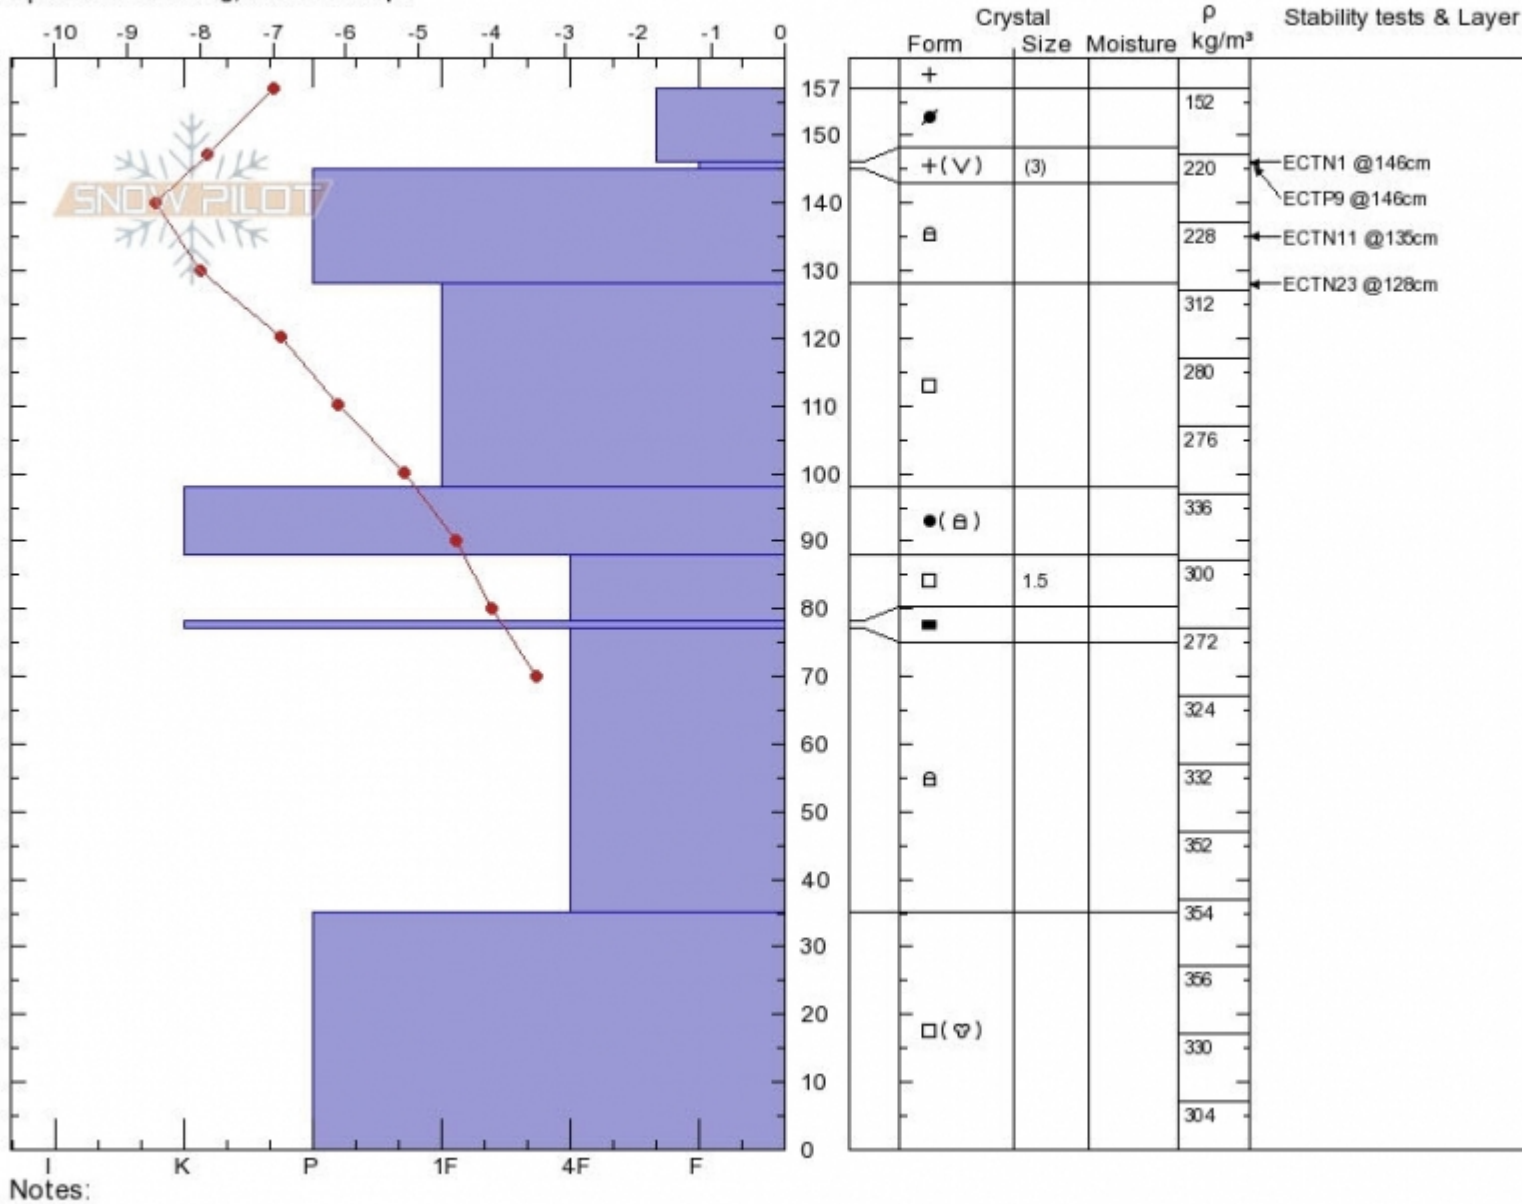

**Bridger Ridge - Ramp**  
**Bridger Range**  
**MT**  
 Elevation: **8440 ft**  
 Aspect: **NE**  
 Specifics: **Cracking; We skied slope**

**Zachary Miller**  
**12/31/2019 - 12:00pm**  
 Co-ord: **45.82850N, -110.93320W**  
 Slope Angle: **38°**  
 Wind Loading: **yes**

Stability:  
 Air Temperature: **-7°C**  
 Sky Cover: **OVC**  
 Precipitation: **S1**  
 Wind: **SW Light Breeze**

HS: **157** Layer Notes:  
 146-145cm: **Problematic layer**

Advisory Region  
 Bridger Range  
 Longitude  
 -110.93W  
 Latitude  
 45.83N  
 Bridger Range, 2019-12-31