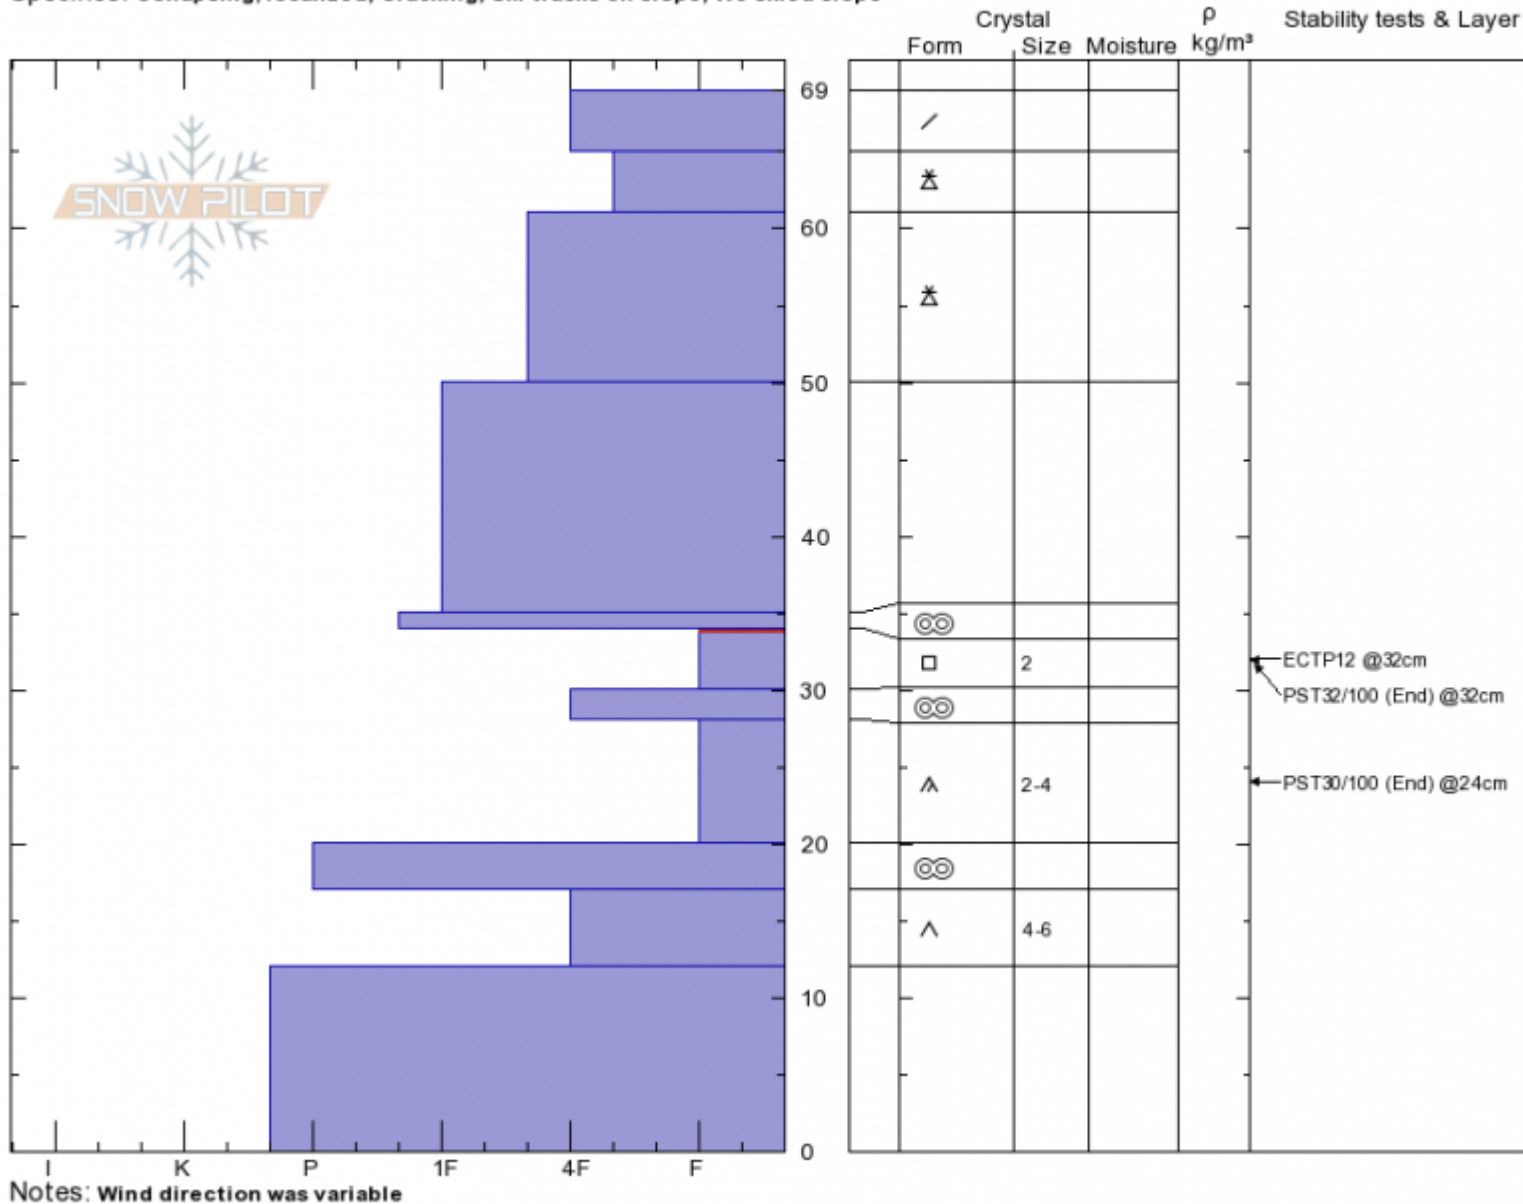

Throne  
 Bridger Range  
 MT  
 Elevation: 7940 ft  
 Aspect: 69°

Andrew Schauer  
 01/03/2020 - 11:00am  
 Co-ord: 45.88417N, -110.94890W  
 Slope Angle: 30°  
 Wind Loading: yes

Stability: **Poor**  
 Air Temperature: -1°C  
 Sky Cover: **BKN**  
 Precipitation: **NO**  
 Wind: **Moderate**

HS:69  
 Layer Notes:  
 34-30cm: **Problematic layer**

Specifics: Collapsing, localized; Cracking; Ski tracks on slope; We skied slope

Advisory Region  
 Bridger Range  
 Longitude  
 -110.95W  
 Latitude  
 45.88N  
 Bridger Range, 2020-01-03