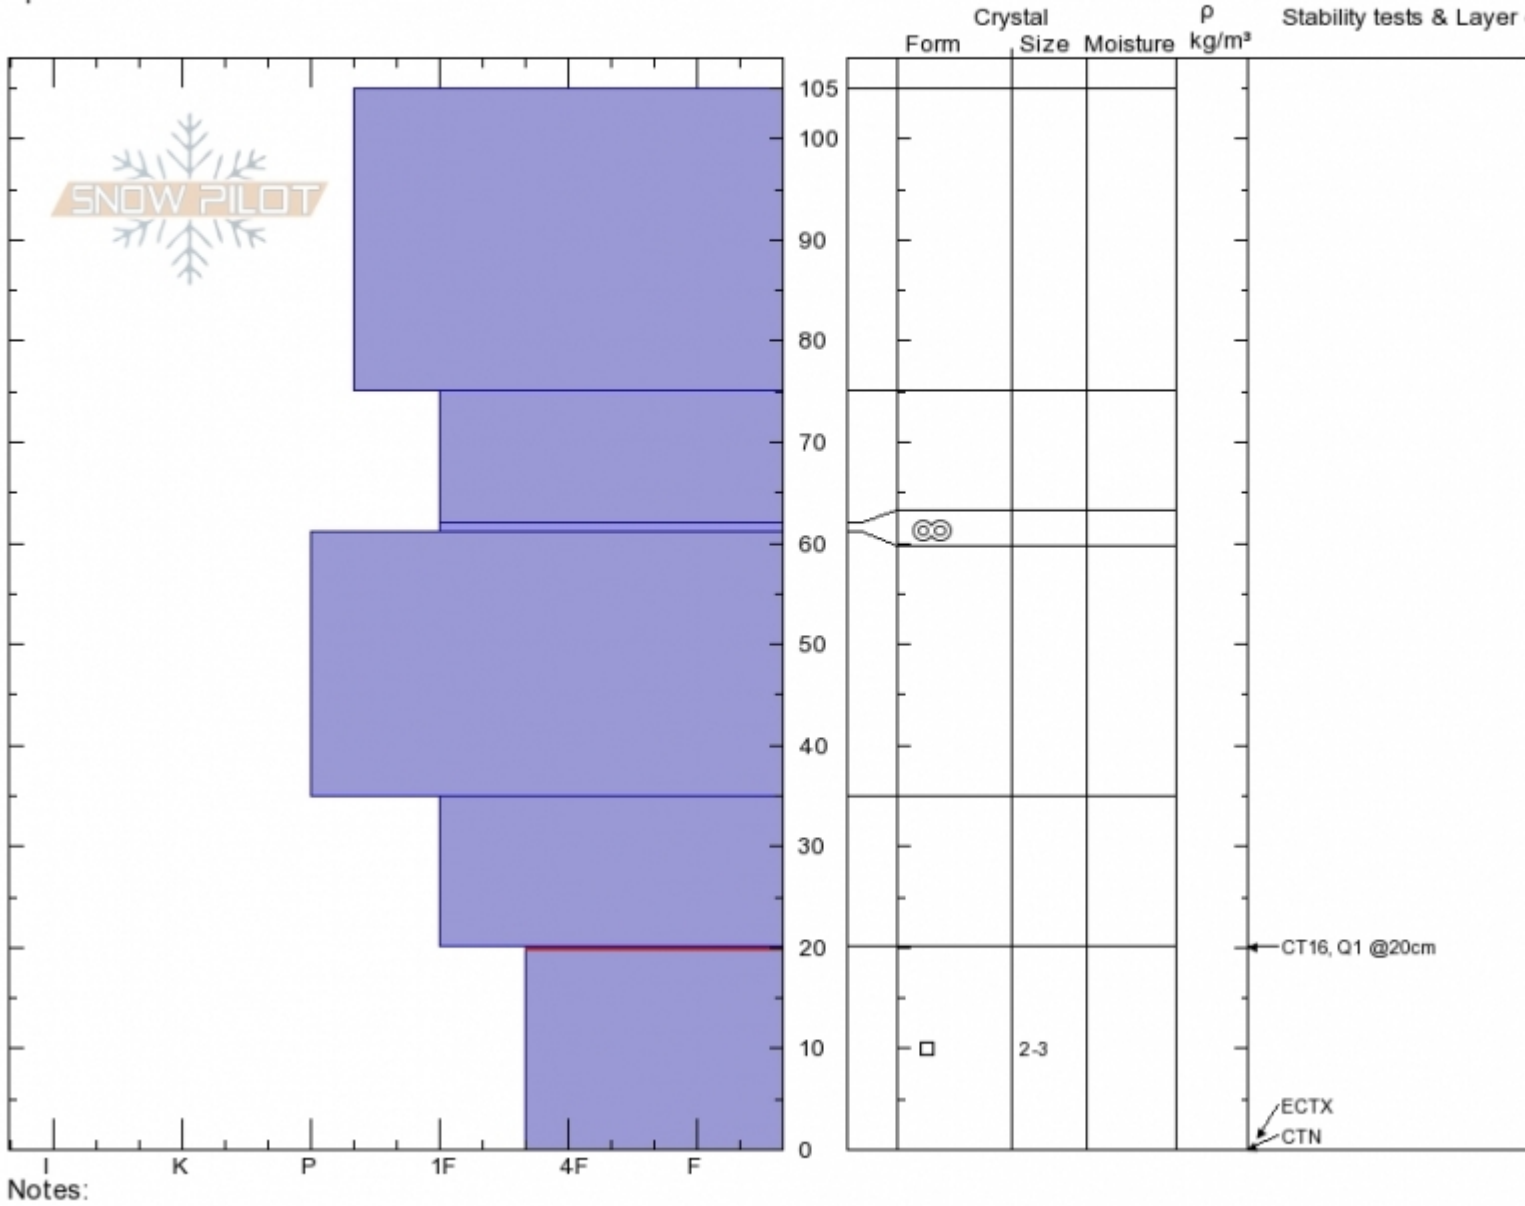

**South Face Abundance Dave Zinn**  
**Cooke City 12/30/2019 - 10:00am**  
**MT Co-ord: 45.06843N, -110.01548W**  
 Elevation: 9985 ft Slope Angle: 30°  
 Aspect: 170° Wind Loading:  
 Specifics:

Stability: **Fair**  
 Air Temperature:  
 Sky Cover: **CLR**  
 Precipitation: **NO**  
 Wind: **Calm**

HS:105 Layer Notes:  
 20-0cm: **Problematic layer**

Advisory Region  
 Cooke City  
 Longitude  
 -110.02W  
 Latitude  
 45.07N  
 Cooke City, 2020-01-04