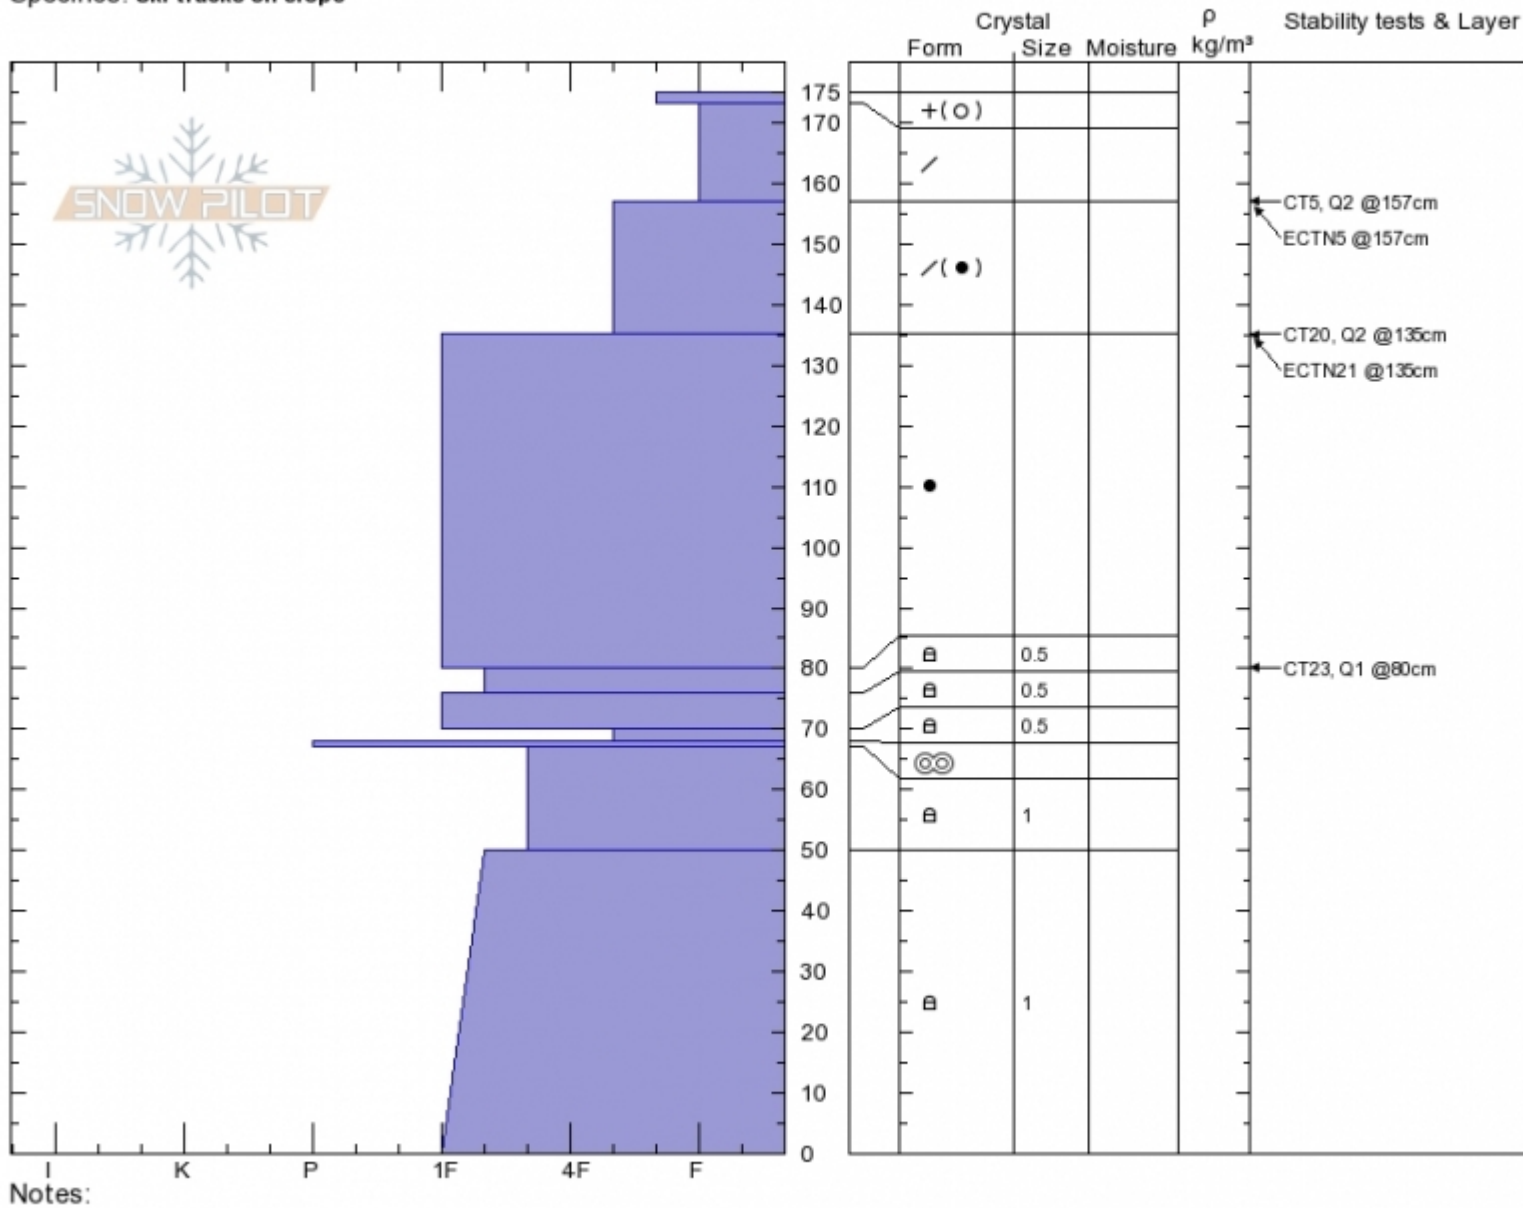

**Divide Peak, S Face**  
**Gallatin Range-N**  
**MT**  
 Elevation: **9655 ft**  
 Aspect: **160°**  
 Specifics: **Ski tracks on slope**

**Spencer Jonas**  
**01/20/2020 - 12:00pm**  
 Co-ord: **45.40230N, -110.97249W**  
 Slope Angle: **28°**  
 Wind Loading: **no**

Stability:  
 Air Temperature: **2°C**  
 Sky Cover: **FEW**  
 Precipitation: **NO**  
 Wind: **W Light Breeze**

HS:175 Layer Notes:

Advisory Region  
 Northern Gallatin  
 Longitude  
 -110.98W  
 Latitude  
 45.40N  
 Northern Gallatin, 2020-01-22