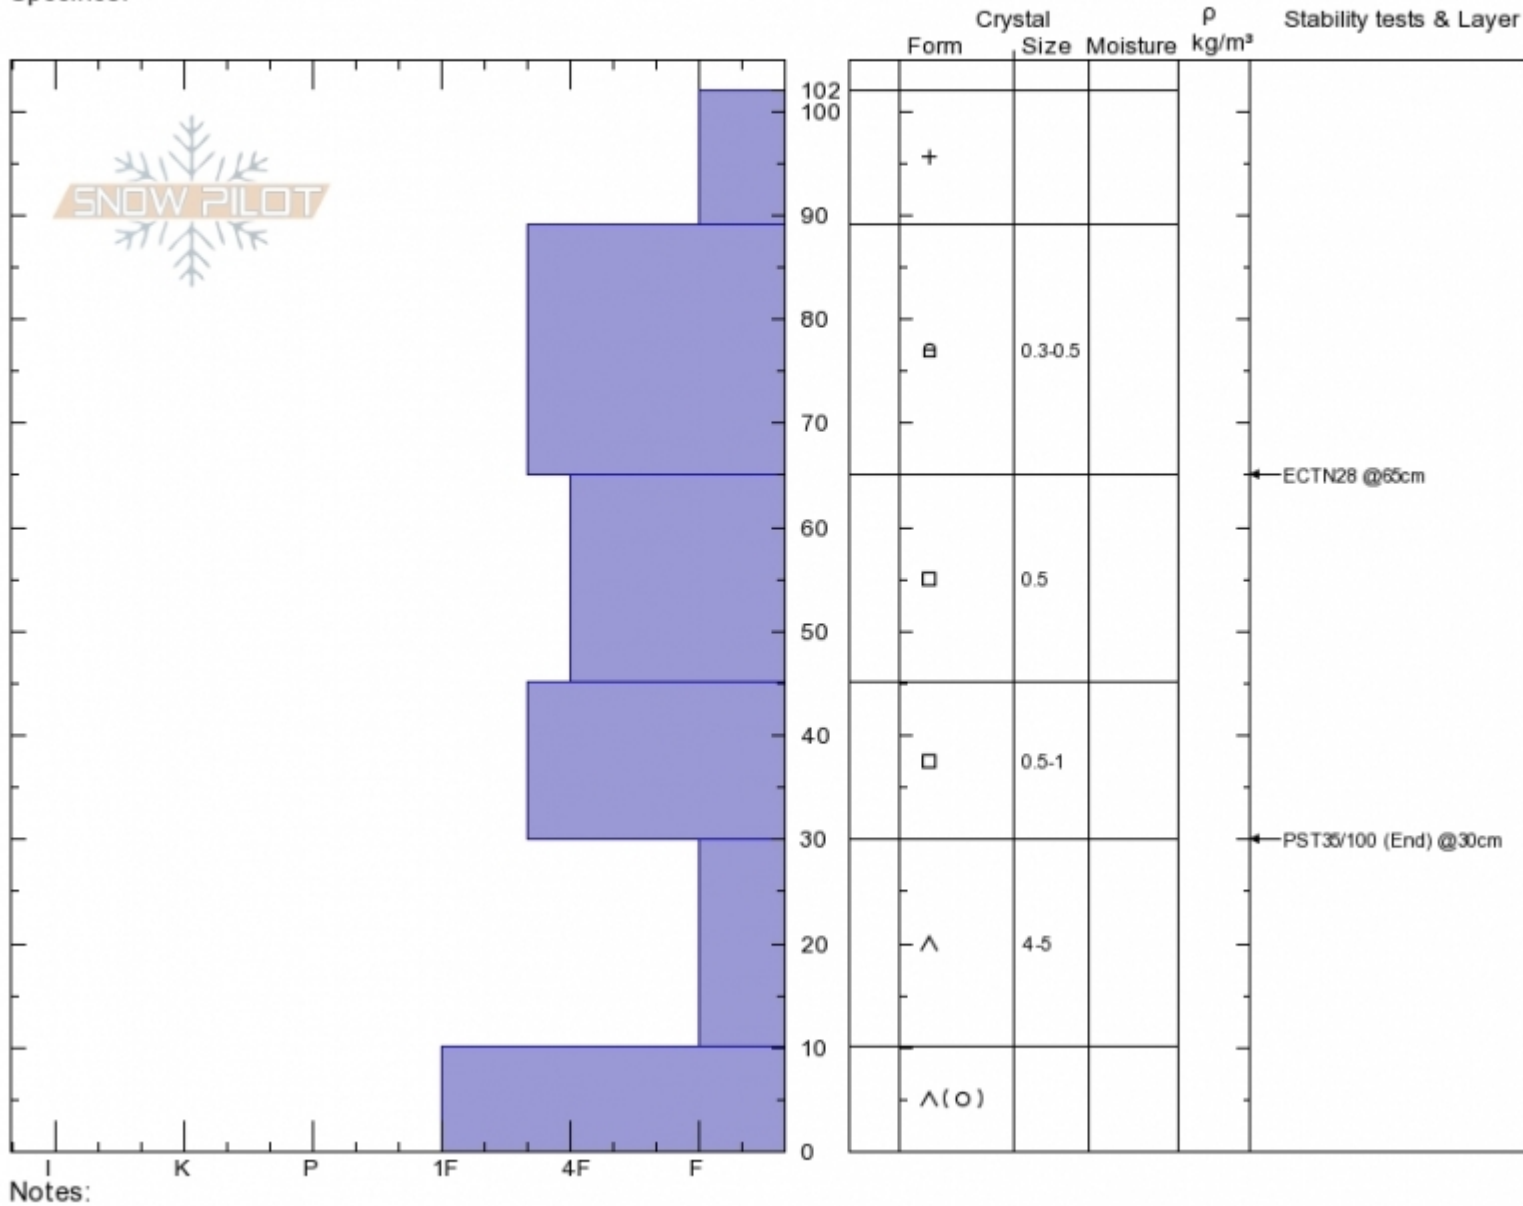

Bacon Rind
Madison Range-S
MT
 Elevation: **8720 ft**
 Aspect: **15°**
 Specifics:

Spencer Jonas
01/24/2020 - 12:30pm
 Co-ord: **44.95100N, -111.09482W**
 Slope Angle:
 Wind Loading:

Stability:
 Air Temperature:
 Sky Cover: **X**
 Precipitation: **NO**
 Wind: **Calm**

HS:102 Layer Notes:
PF:5
PS:30

Advisory Region
 Southern Madison
 Longitude
 -111.10W
 Latitude
 44.96N
 Southern Madison, 2020-01-25