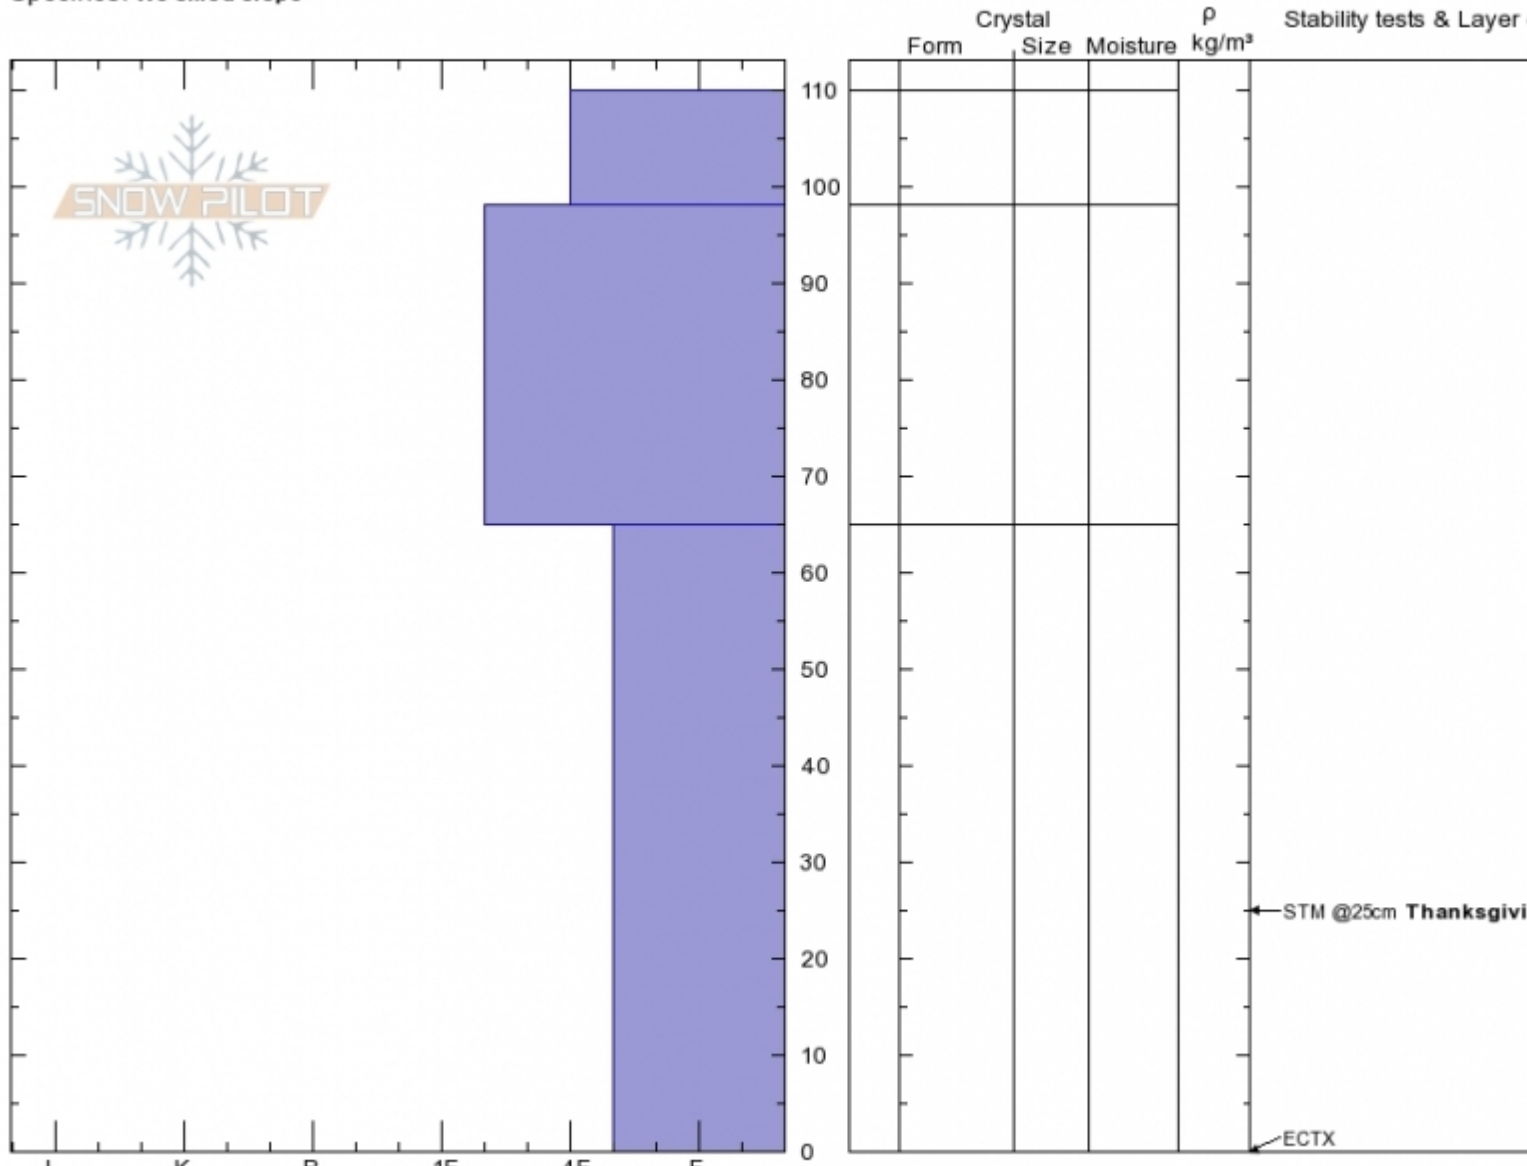

Pebble Creek
Absaroka Range
MT
 Elevation: **8723 ft**
 Aspect: **S**
 Specifics: **We skied slope**

Jesse Logan
01/25/2020 - 1:30pm
 Co-ord:
 Slope Angle: **35°**
 Wind Loading: **yes**

Stability:
 Air Temperature: **25°F**
 Sky Cover: **BKN**
 Precipitation: **S-1**
 Wind: **W Moderate**

HS:110 Layer Notes:
 65-0cm:**Problematic layer**

Notes: No red flags, good test results and no observed Av. (visibility not great). BUT low snowpack, only 110cm and pockets (to 9,250 ft. facets).

Advisory Region
 Cooke City
 Longitude
 -110.03W
 Latitude
 45.03N
 Cooke City, 2020-01-26