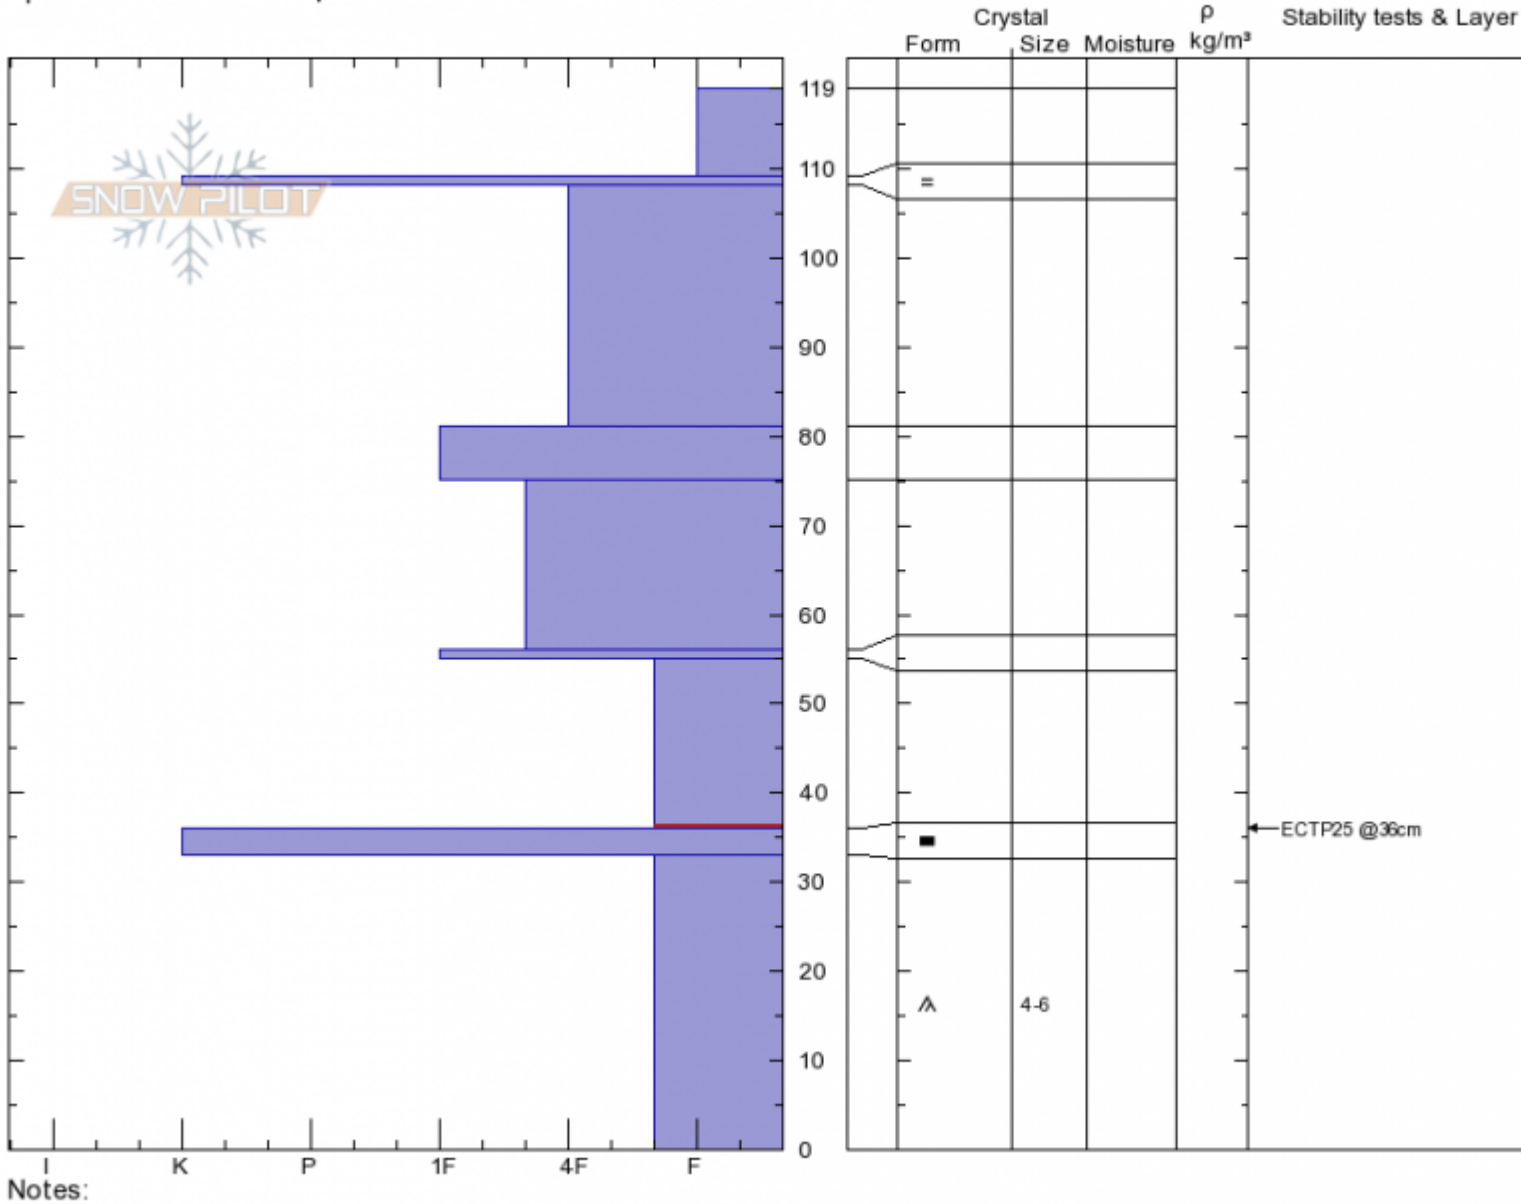

Tyler's Slope
Madison Range-N
MT
Elevation: 9086 ft
Aspect: 240°
Specifics: Ski tracks on slope

Doug Chabot-Admin
01/28/2020 - 11:00am
Co-ord: 45.32433N, -111.38257W
Slope Angle: 35°
Wind Loading:

Stability:
Air Temperature: -6°C
Sky Cover: OVC
Precipitation: S1
Wind: Calm

HS:119 Layer Notes:
55-36cm: Problematic layer

Advisory Region
Northern Madison
Longitude
-111.39W
Latitude
45.34N

Forecast link: [GNFAC Avalanche Forecast for Wed Jan 29, 2020](#)
Northern Madison, 2020-01-28