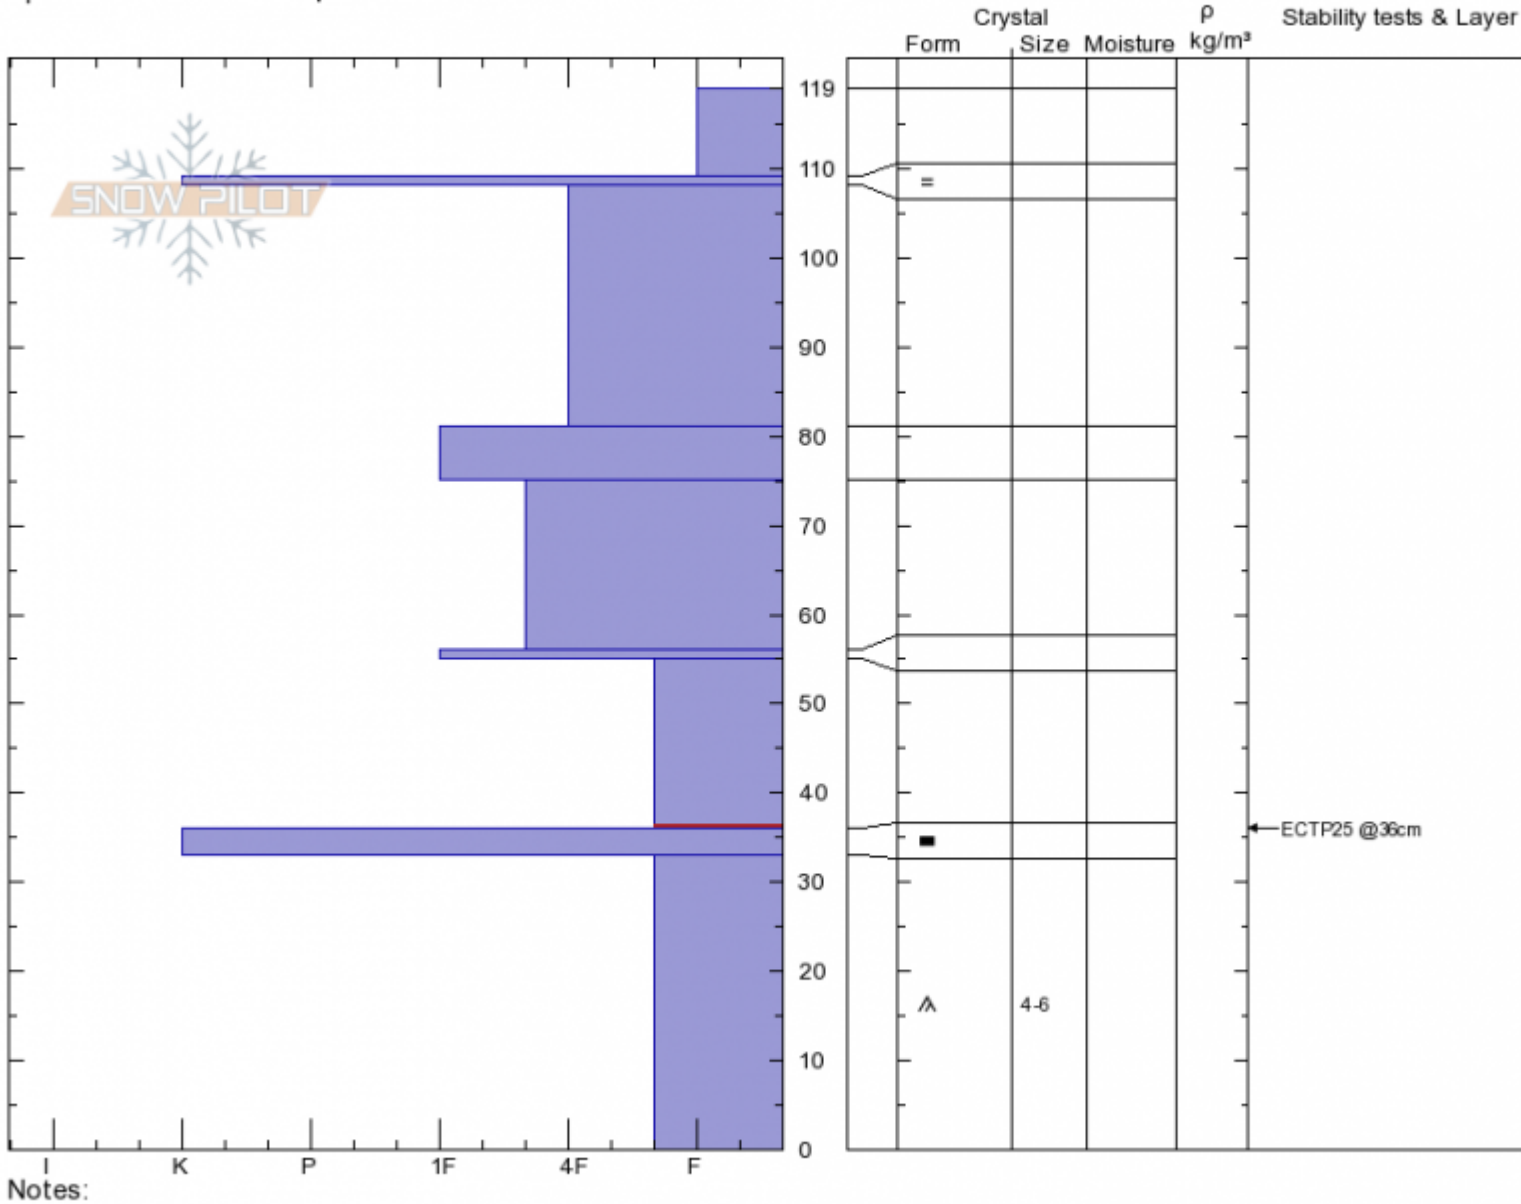

Tyler's Slope
Madison Range-N
MT
 Elevation: **9086 ft**
 Aspect: **240°**
 Specifics: **Ski tracks on slope**

Doug Chabot-Admin
01/28/2020 - 11:00am
 Co-ord: **45.32433N, -111.38257W**
 Slope Angle: **35°**
 Wind Loading:

Stability:
 Air Temperature: **-6°C**
 Sky Cover: **OVC**
 Precipitation: **S1**
 Wind: **Calm**

HS: **119** Layer Notes:
 55-36cm: **Problematic layer**

Advisory Region
 Northern Madison
 Longitude
 -111.39W
 Latitude
 45.34N