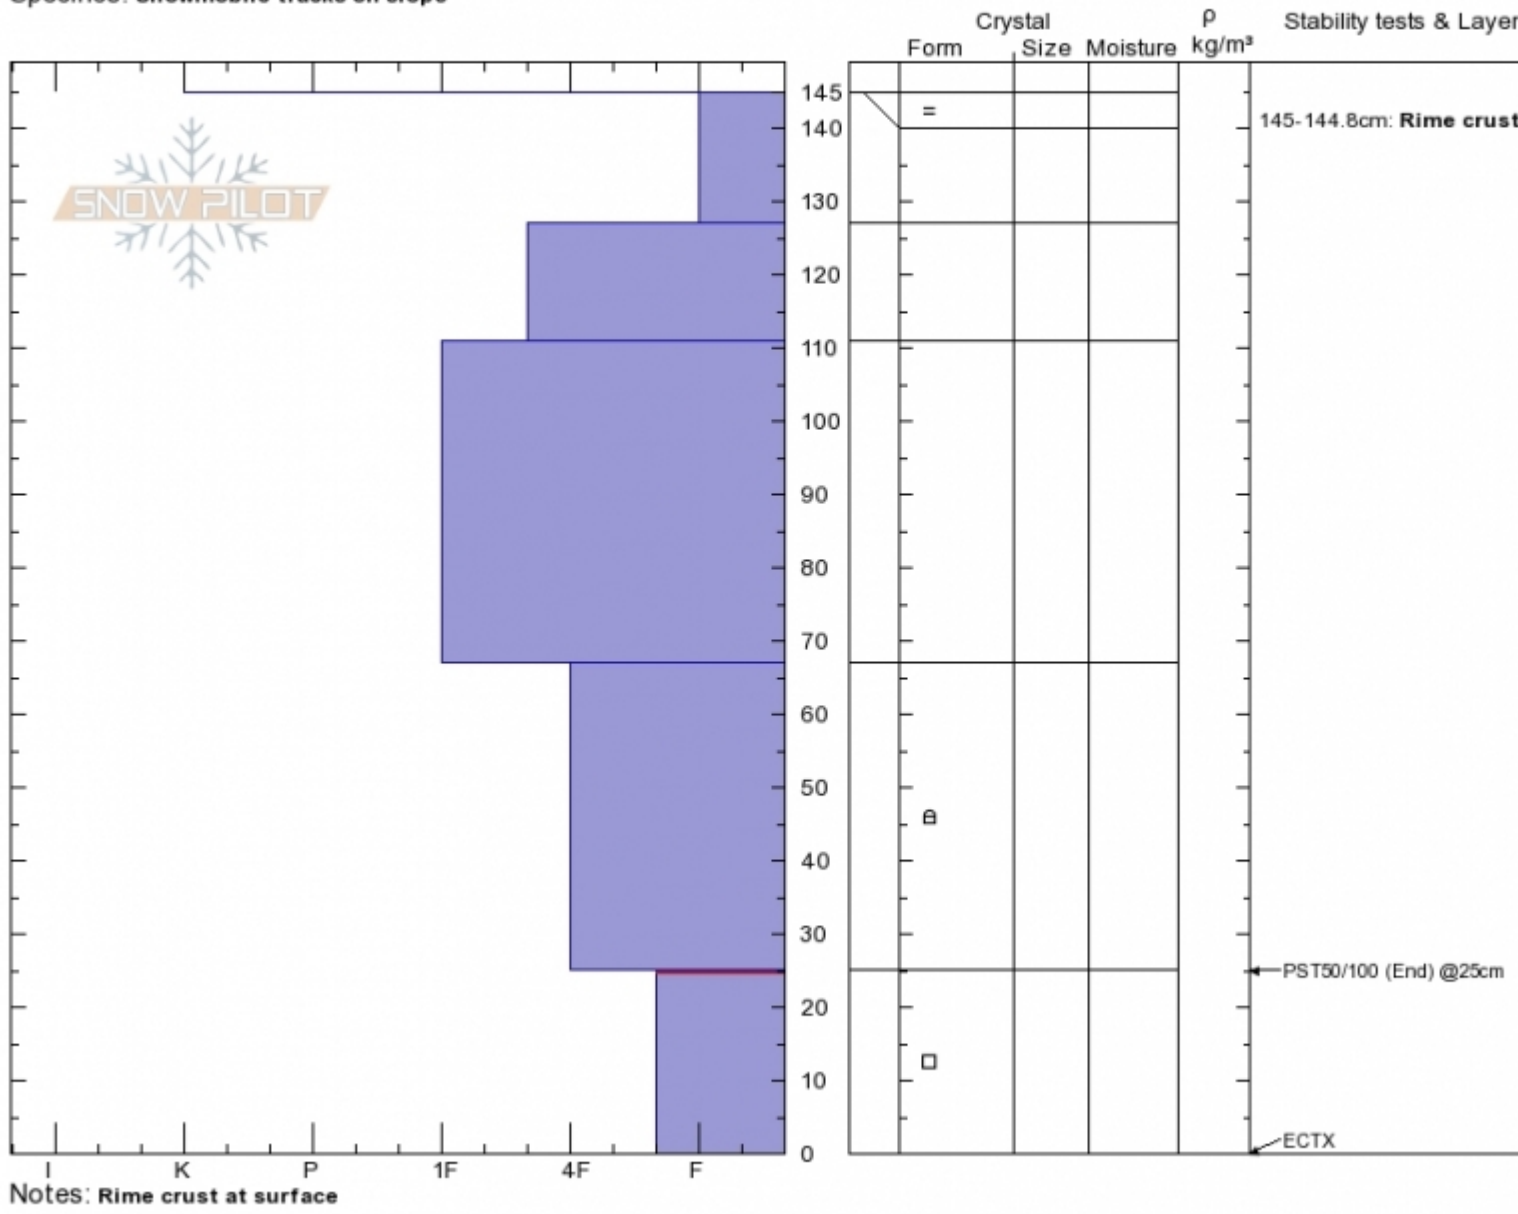

Lionhead Ski Hill
Lionhead Range
MT
 Elevation: **8100 ft**
 Aspect: **60°**
 Specifics: **Snowmobile tracks on slope**

Ian Hoyer
01/31/2020 - 12:00pm
 Co-ord: **44.70389N, -111.29761W**
 Slope Angle: **25°**
 Wind Loading: **no**

Stability: **Good**
 Air Temperature:
 Sky Cover: **OVC**
 Precipitation: **RV**
 Wind: **Calm**

HS:145 Layer Notes:
PF:20 145-144.8cm: **Rime crust**
 25-0cm: **Problematic layer**

Advisory Region
 Lionhead Range
 Longitude
 -111.29W
 Latitude
 44.70N
 Lionhead Range, 2020-02-01