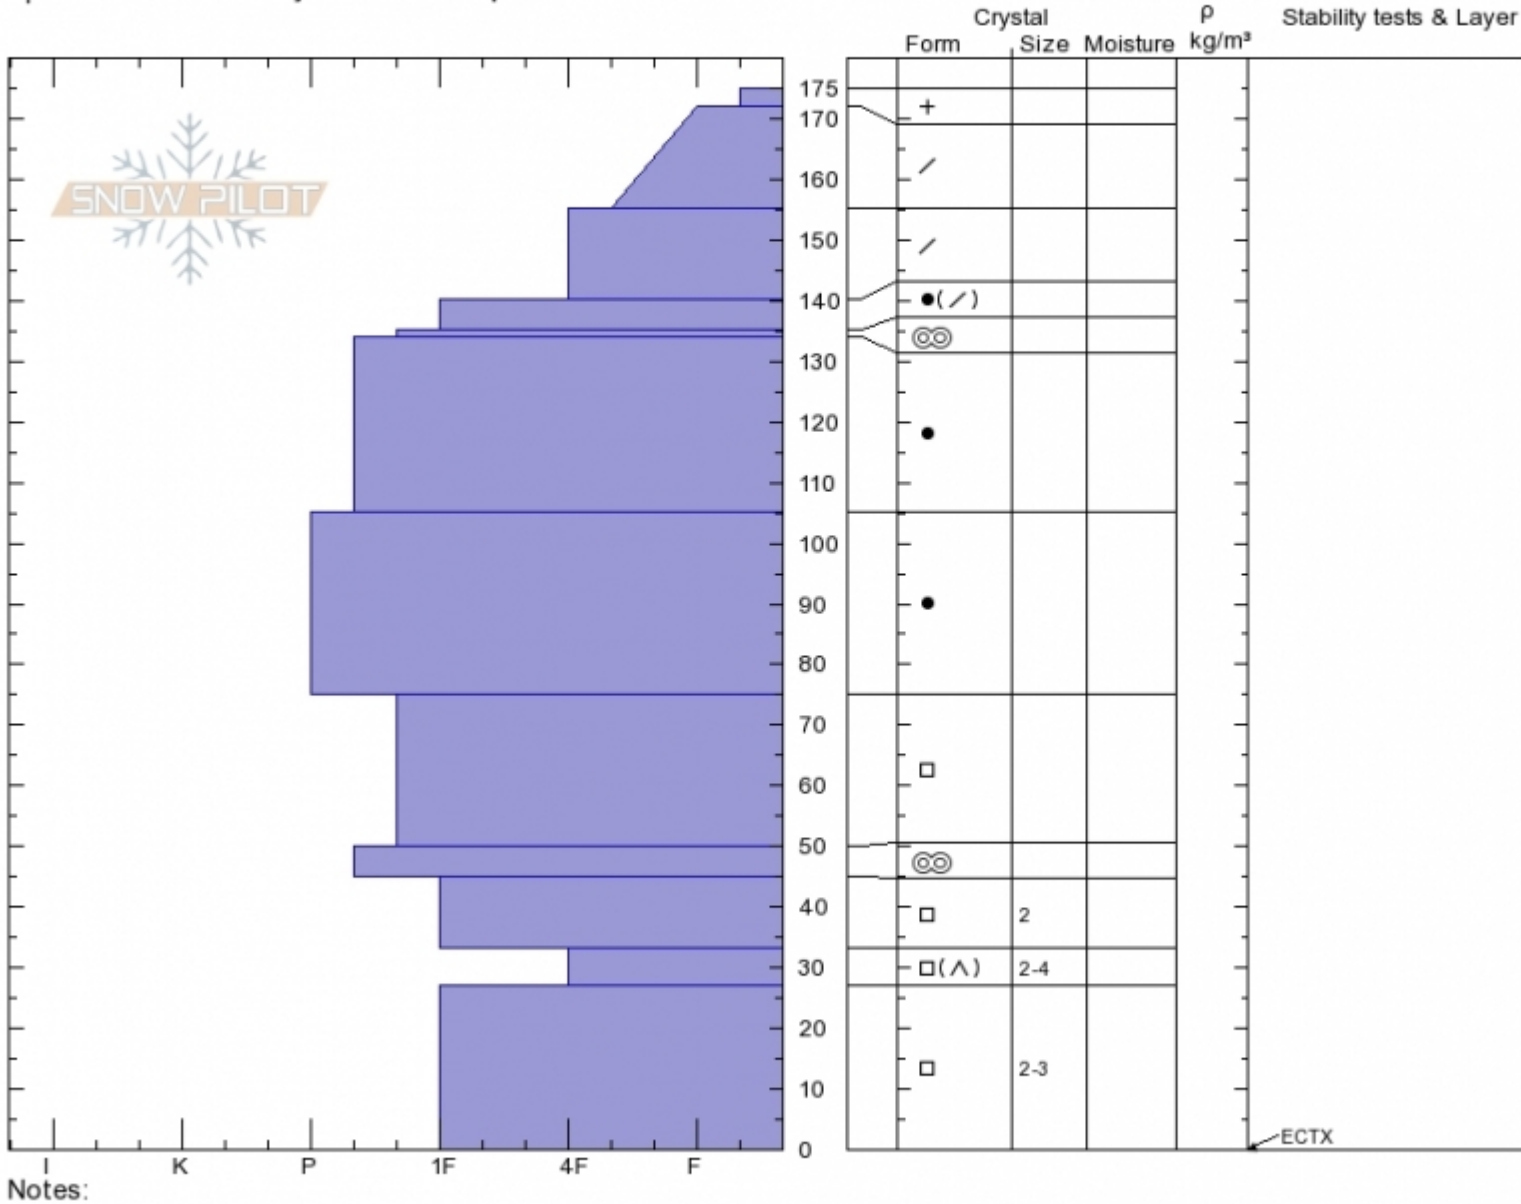

**South Rasta Chute**  
**Cooke City**  
**MT**  
 Elevation: **9539 ft**  
 Aspect: **195°**  
 Specifics: **Recent activity on different slopes**

**Alex Marienthal**  
**01/31/2020 - 3:00pm**  
 Co-ord: **45.06893N, -109.94426W**  
 Slope Angle: **25°**  
 Wind Loading:

Stability: **Good**  
 Air Temperature:  
 Sky Cover: **OVC**  
 Precipitation: **NO**  
 Wind: **Calm**

HS: **175**    Layer Notes:  
 33-27cm: **Problematic layer**

Advisory Region  
 Cooke City  
 Longitude  
 -109.95W  
 Latitude  
 45.07N  
 Cooke City, 2020-02-02