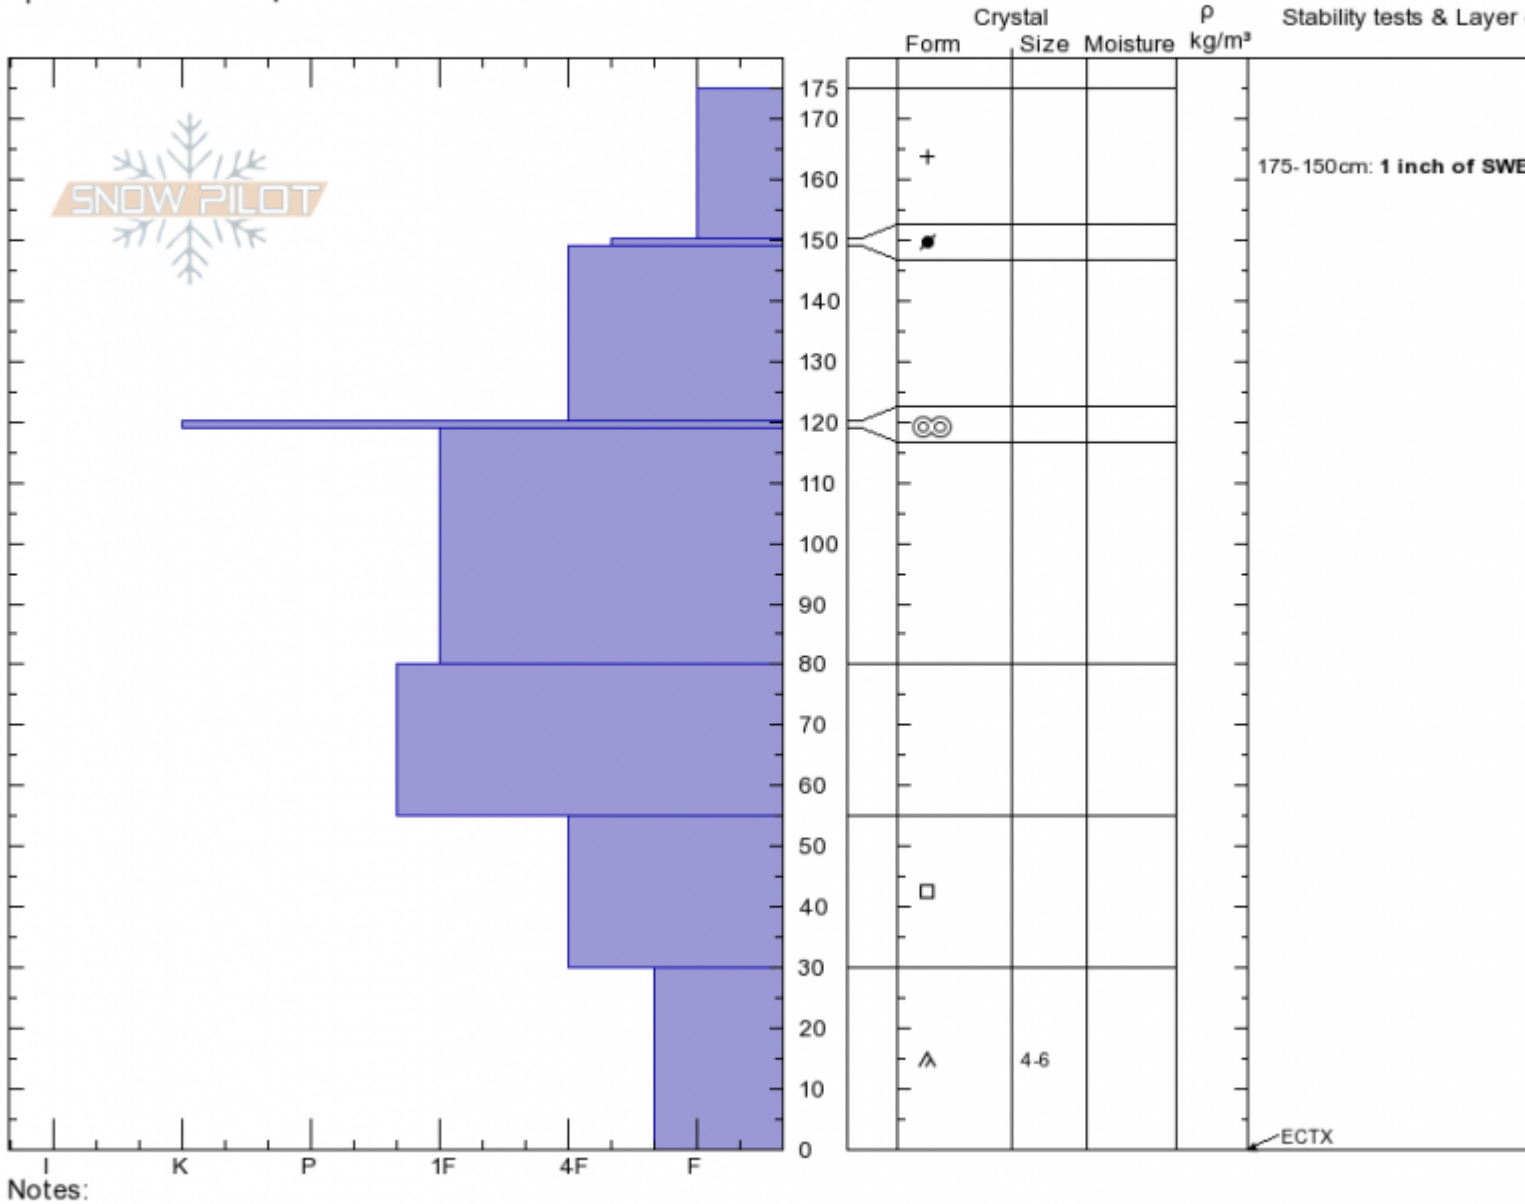

The Throne
Bridger Range
MT
 Elevation: **8243 ft**
 Aspect: **90°**
 Specifics: **We skied slope**

Doug Chabot-Admin
02/02/2020 - 11:00am
 Co-ord: **45.88334N, -110.95106W**
 Slope Angle: **34°**
 Wind Loading: **previous**

Stability: **Fair**
 Air Temperature: **-6°C**
 Sky Cover: **OVC**
 Precipitation: **S2**
 Wind: **Calm**

HS: **175** Layer Notes:
 175-150cm: **1 inch of SWE**

Advisory Region
 Bridger Range
 Longitude
 -110.95W
 Latitude
 45.88N
 Bridger Range, 2020-02-02